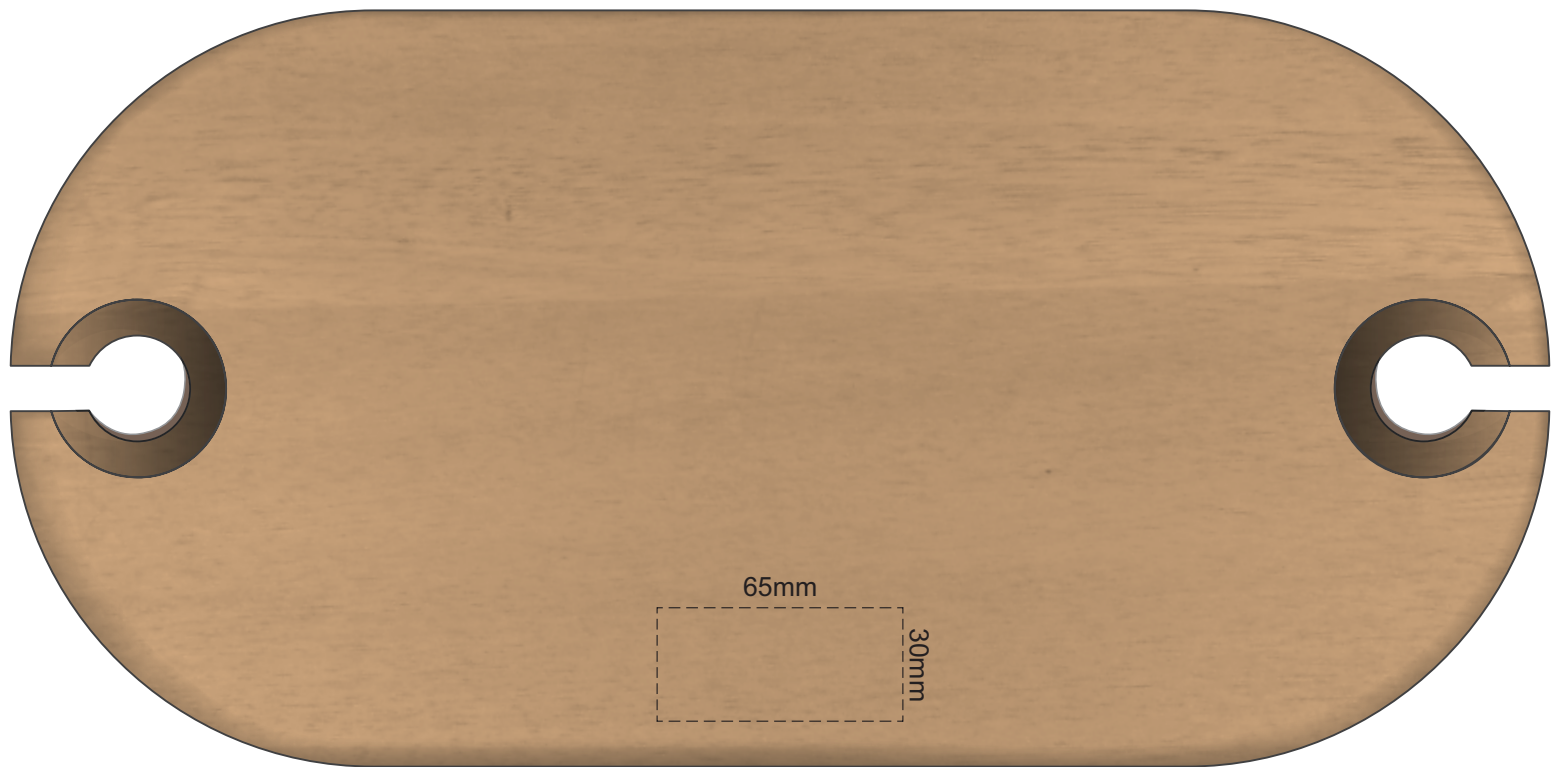

50% of Actual Size  
Pad Print  
(White, PMS 476C or Black Print Only)

This product is a natural material, please allow for variances in grain pattern and branding.

100% of Print size

50% of Actual Size  
Laser Engraving

This product is a natural material, please allow for variances in grain pattern and engraving colour.

100% of Print size  
75mm

 Engraves to a Natural Etch

50% of Actual Size  
Hot Stamping

This product is a natural material, please allow  
for variances in grain pattern and colour.  
100% of Print size