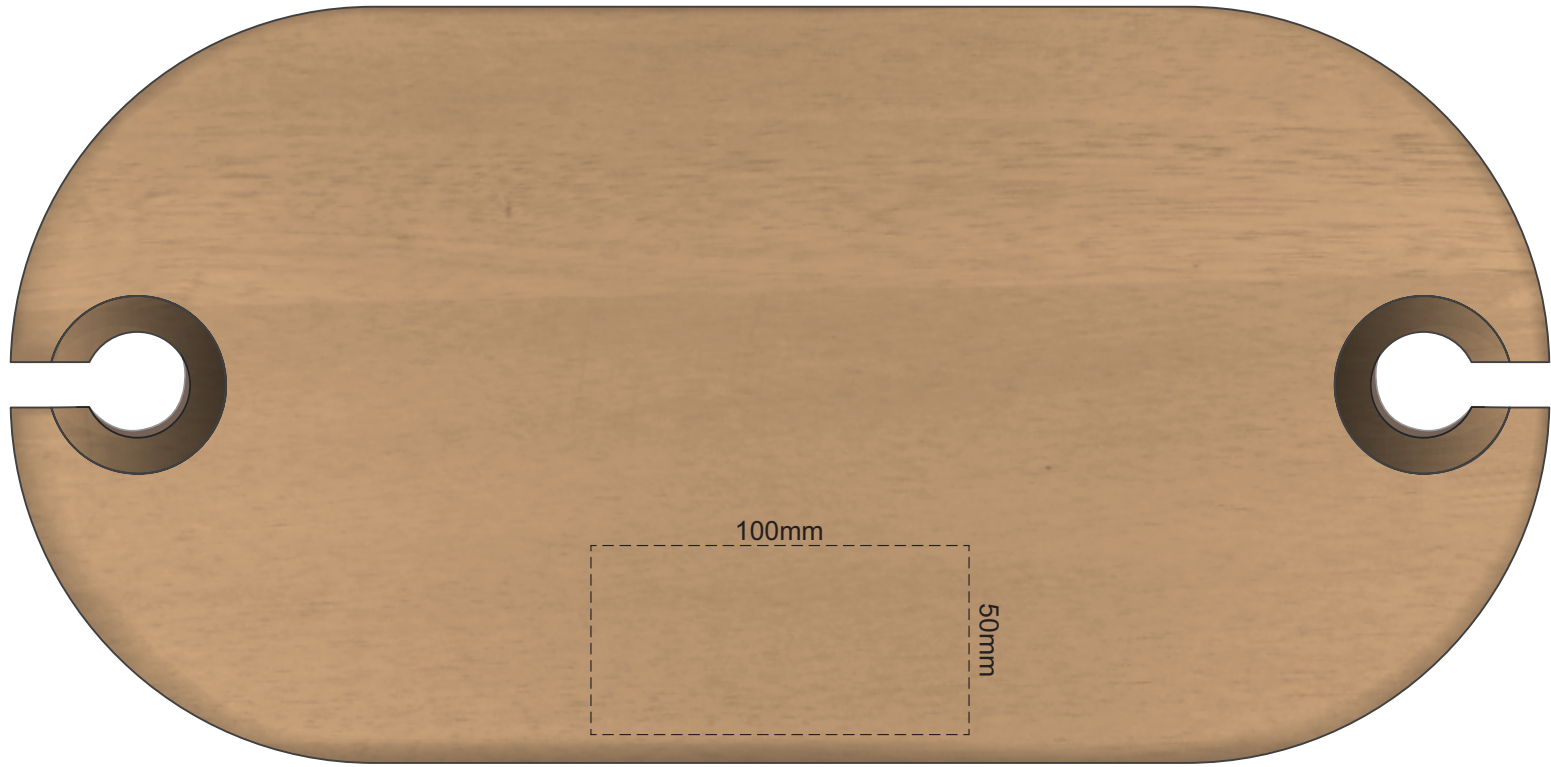

50% of Actual Size  
Pad Print  
(White, PMS 476C or Black Print Only)

This product is a natural material, please allow for variances in grain pattern and branding.

100% of Print size

50% of Actual Size  
Laser Engraving

This product is a natural material, please allow for variances in grain pattern and engraving colour.

100% of Print size  
75mm

 Engraves to a Natural Etch

50% of Actual Size  
Hot Stamping

This product is a natural material, please allow  
for variances in grain pattern and colour.  
100% of Print size