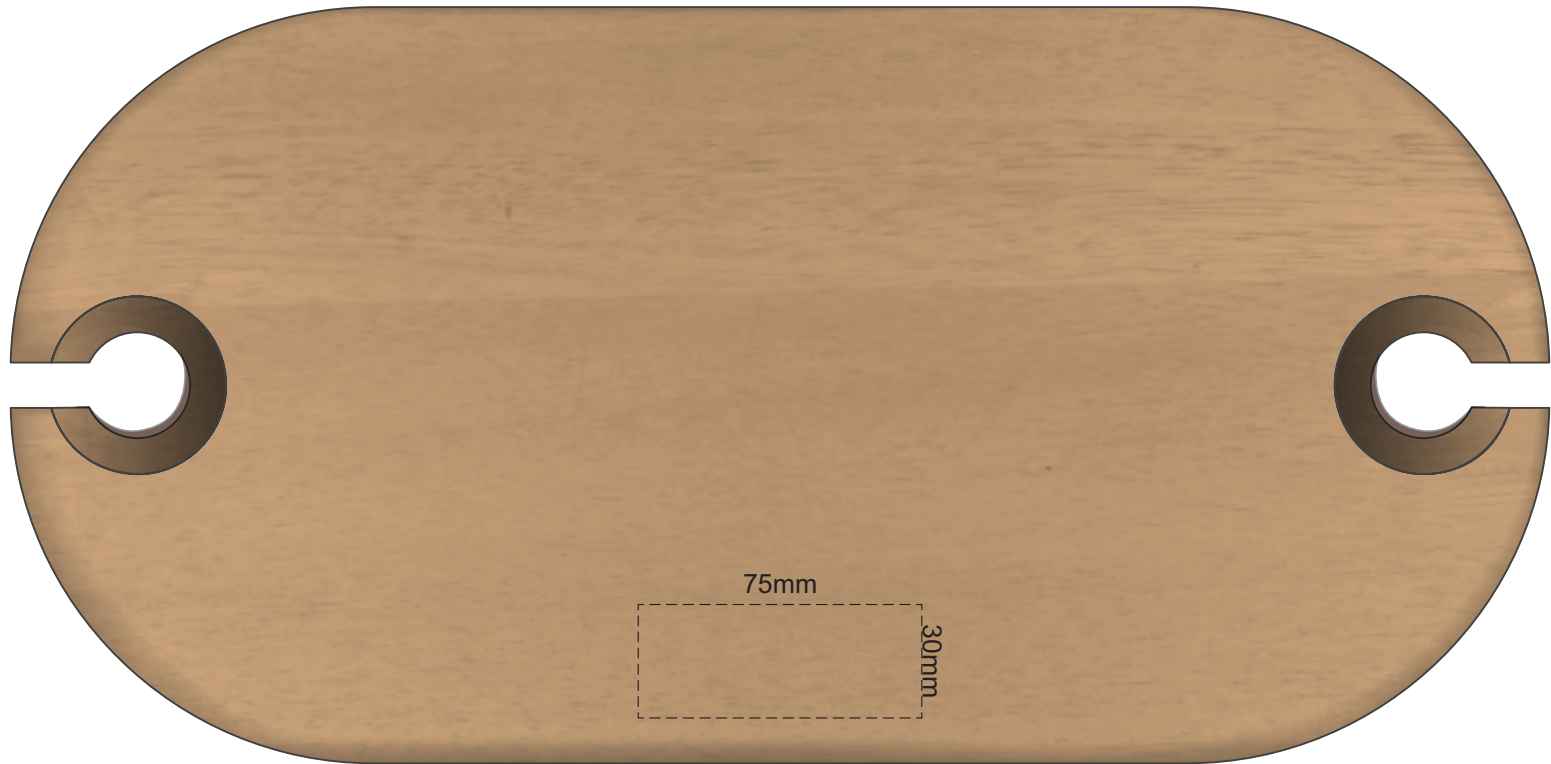

50% of Actual Size  
Pad Print  
(White, PMS 476C or Black Print Only)

This product is a natural material, please allow for variances in grain pattern and branding.

100% of Print size

50% of Actual Size  
Laser Engraving

This product is a natural material, please allow for variances in grain pattern and engraving colour.

100% of Print size  
75mm

 Engraves to a Natural Etch

50% of Actual Size  
Hot Stamping

This product is a natural material, please allow  
for variances in grain pattern and colour.  
100% of Print size