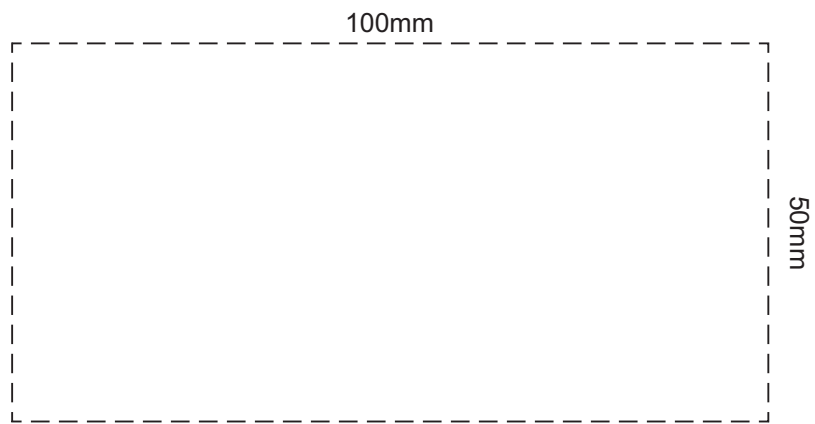

50% of Actual Size  
Pad Print  
(White, PMS 476C or Black Print Only)

This product is a natural material, please allow for variances in grain pattern and branding.

100% of Print size

50% of Actual Size  
Laser Engraving

This product is a natural material, please allow for variances in grain pattern and engraving colour.

100% of Print size  
75mm

 Engraves to a Natural Etch

50% of Actual Size  
Hot Stamping

This product is a natural material, please allow  
for variances in grain pattern and colour.  
100% of Print size