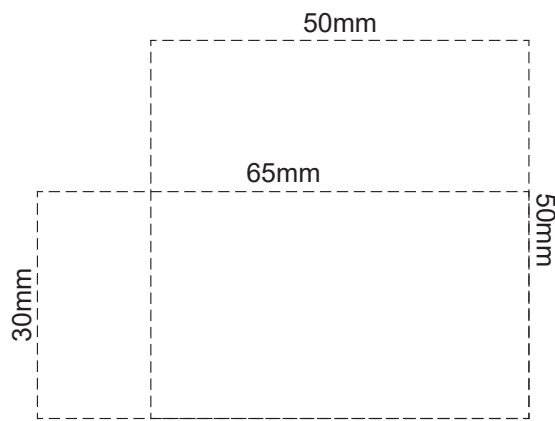

40% of Actual Size
Pad Print
(White, PMS 476C or Black Print Only)

100% of Print size
65mm

Wood is a natural material which produces unavoidable variances in the grain pattern.

40% of Actual Size
Pad Print
(White, PMS 476C or Black Print Only)

Wood is a natural material which produces unavoidable variances in the grain pattern and branding.

100% of Print size

40% of Actual Size
Laser Engraving

100% of Print size
60mm

Wood is a natural material which produces unavoidable variances in the grain pattern, colour and branding.