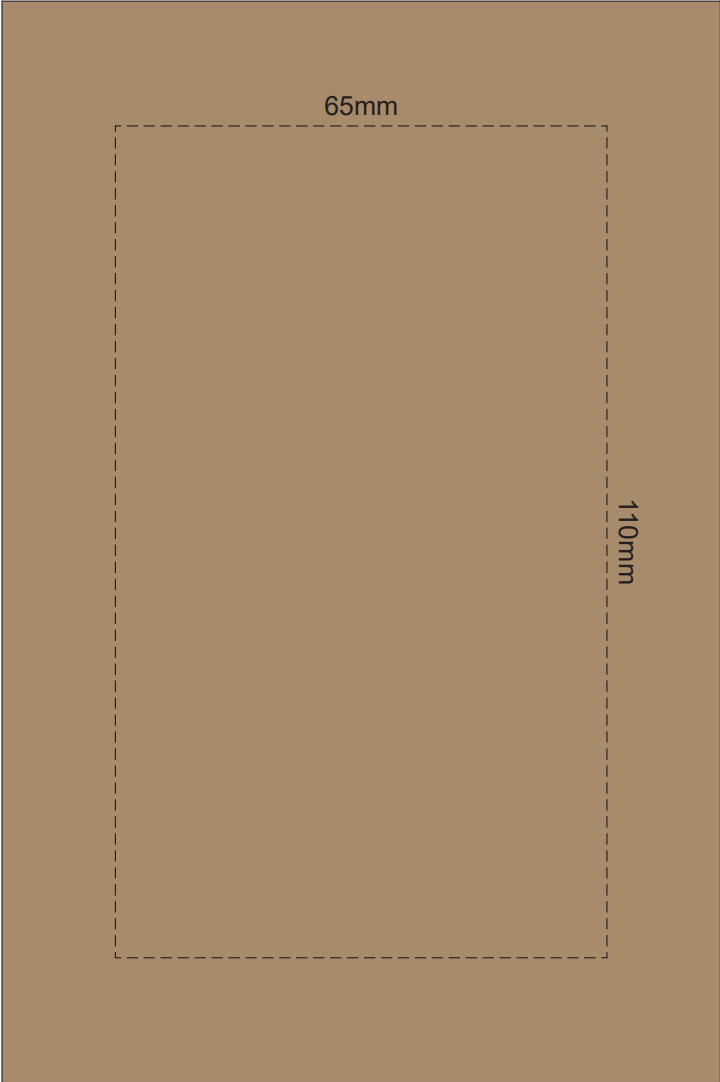

100% of Actual Size
Pad Print

This band is a natural material with variances in texture and colour which may effect the finished result

+Natura has speckles

Flip colour	Lid colour	Cup colour
tan	tan	tan
grey	grey	white with X
white	white	white
yellow	yellow	yellow
orange	orange	orange
pink	pink	pink
red	white with X	red
light green	light green	light green
green	green	green
teal	white with X	white with X
blue	white with X	blue
dark blue	white with X	dark blue
purple	white with X	white with X
black	black	black

100% of Actual Size
Laser Engraving

+Natura has speckles

This band is a natural material with variances in texture and colour which may effect the finished result

 Engraved Finish

100% of Actual Size
Digital Packaging Print
FRONT

Artwork will be printed directly onto the product via CMYK printing (no white), colours will not be vibrant due to white ink not being available for this process.

GIFT BOX SLEEVE

60% of Actual Size
Digital Print
393mm

Blue Line = The SIGNIFICANT PRINT AREA
(Keep all critical images & text within this box)
Black Line = Maximum print area
Pink Line = Bleed off to here
Red Line = Fold Line