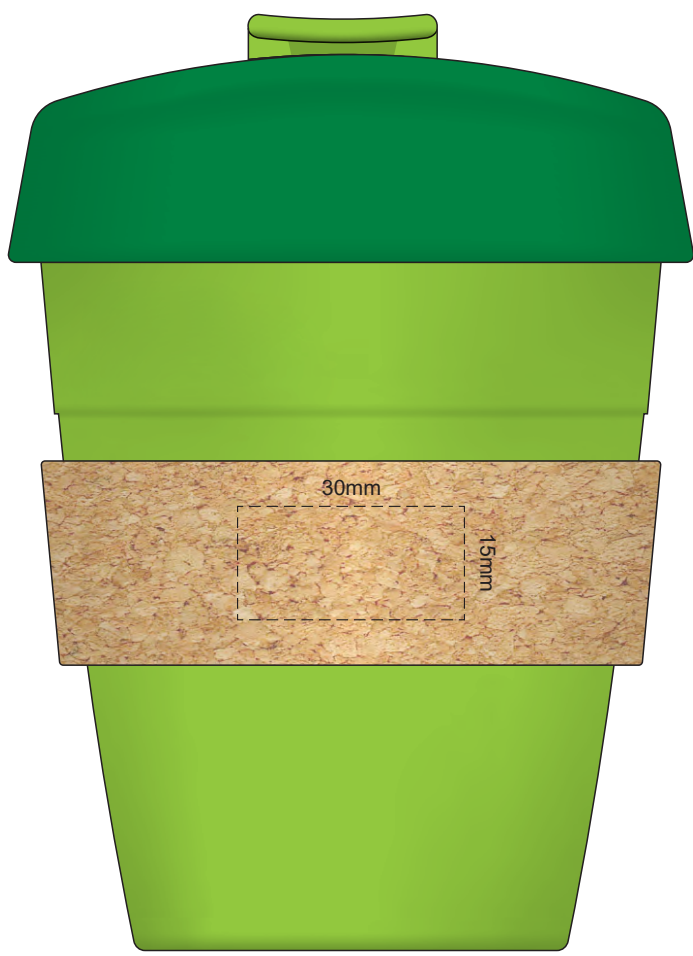

100% of Actual Size
Pad Print

This band is a natural material with variances in texture and colour which may effect the finished result

+Natura has speckles

Flip colour	Lid colour	Cup colour
tan	tan	tan
grey	grey	white with X
white	white	white
yellow	yellow	yellow
orange	orange	orange
pink	pink	pink
red	white with X	red
light green	light green	light green
green	green	green
teal	white with X	white with X
blue	white with X	blue
dark blue	white with X	dark blue
purple	white with X	white with X
black	black	black

100% of Actual Size
Laser Engraving

+Natura has speckles

This band is a natural material with variances in texture and colour which may effect the finished result

 Engraved Finish

100% of Actual Size
Digital Packaging Print
FRONT

Artwork will be printed directly onto the product via CMYK printing (no white), colours will not be vibrant due to white ink not being available for this process.

GIFT BOX SLEEVE

60% of Actual Size
Digital Print
393mm

Blue Line = The SIGNIFICANT PRINT AREA
(Keep all critical images & text within this box)
Black Line = Maximum print area
Pink Line = Bleed off to here
Red Line = Fold Line