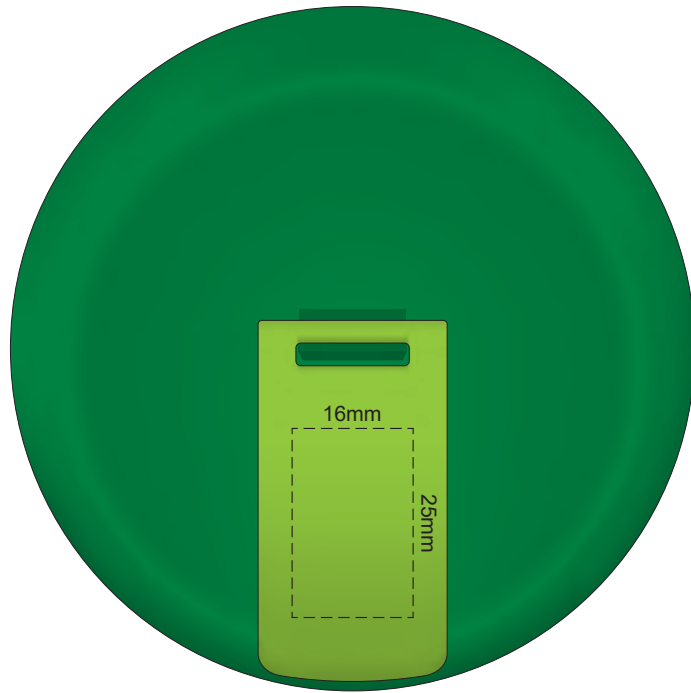

100% of Actual Size
Pad Print

This band is a natural material with variances in texture and colour which may effect the finished result

+Natura has speckles

Flip colour	Lid colour	Cup colour
tan	tan	tan
grey	grey	white with X
white	white	white
yellow	yellow	yellow
orange	orange	orange
pink	pink	pink
red	white with X	red
light green	light green	light green
green	green	green
teal	white with X	white with X
blue	white with X	blue
dark blue	white with X	dark blue
purple	white with X	white with X
black	black	black

100% of Actual Size
Laser Engraving

+Natura has speckles

This band is a natural material with variances in texture and colour which may effect the finished result

 Engraved Finish

100% of Actual Size
Digital Packaging Print
FRONT

Artwork will be printed directly onto the product via CMYK printing (no white), colours will not be vibrant due to white ink not being available for this process.

GIFT BOX SLEEVE

60% of Actual Size
Digital Print
393mm

Blue Line = The SIGNIFICANT PRINT AREA
(Keep all critical images & text within this box)
Black Line = Maximum print area
Pink Line = Bleed off to here
Red Line = Fold Line