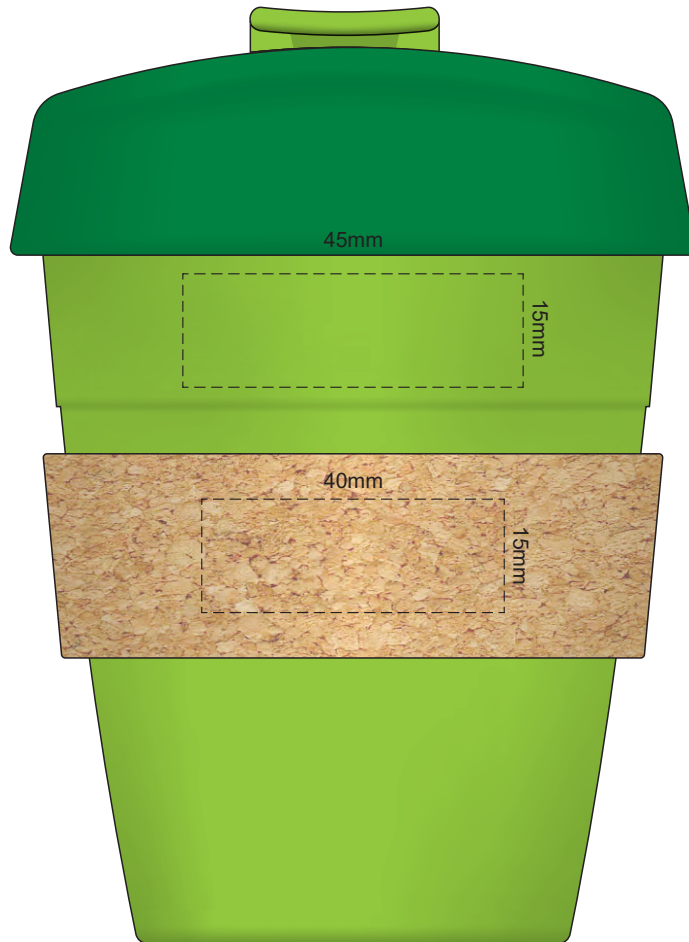

100% of Actual Size
Pad Print

This band is a natural material with variances in texture and colour which may effect the finished result

+Natura has speckles

Flip colour	Lid colour	Cup colour
tan	tan	tan
grey	grey	white with X
white	white	white
yellow	yellow	yellow
orange	orange	orange
pink	pink	pink
red	white with X	red
light green	light green	light green
green	green	green
teal	white with X	white with X
blue	white with X	blue
dark blue	white with X	dark blue
purple	white with X	white with X
black	black	black

100% of Actual Size
Laser Engraving

+Natura has speckles

This band is a natural material with variances in texture and colour which may effect the finished result

 Engraved Finish

100% of Actual Size
Digital Packaging Print
FRONT

Artwork will be printed directly onto the product via CMYK printing (no white), colours will not be vibrant due to white ink not being available for this process.

GIFT BOX SLEEVE

60% of Actual Size
Digital Print
393mm

Blue Line = The SIGNIFICANT PRINT AREA
(Keep all critical images & text within this box)
Black Line = Maximum print area
Pink Line = Bleed off to here
Red Line = Fold Line