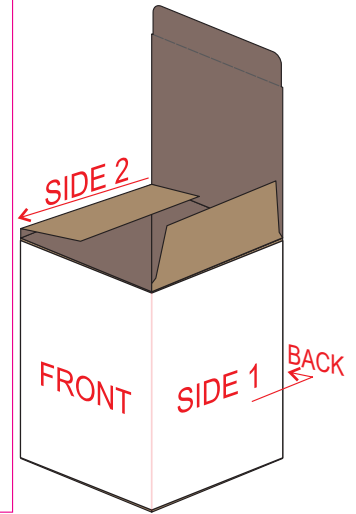

100% of Actual Size
Pad Print

This band is a natural material with variances in texture and colour which may effect the finished result

+Natura has speckles

Flip colour	Lid colour	Cup colour
tan	tan	tan
grey	grey	white with X
white	white	white
yellow	yellow	yellow
orange	orange	orange
pink	pink	pink
red	white with X	red
light green	light green	light green
green	green	green
teal	white with X	white with X
blue	white with X	blue
dark blue	white with X	dark blue
purple	white with X	white with X
black	black	black

100% of Actual Size
Laser Engraving

+Natura has speckles

This band is a natural material with variances in texture and colour which may effect the finished result

 Engraved Finish

100% of Actual Size
Digital Packaging Print
FRONT

Artwork will be printed directly onto the product via CMYK printing (no white), colours will not be vibrant due to white ink not being available for this process.

GIFT BOX SLEEVE

60% of Actual Size
Digital Print
393mm

Blue Line = The SIGNIFICANT PRINT AREA
(Keep all critical images & text within this box)
Black Line = Maximum print area
Pink Line = Bleed off to here
Red Line = Fold Line