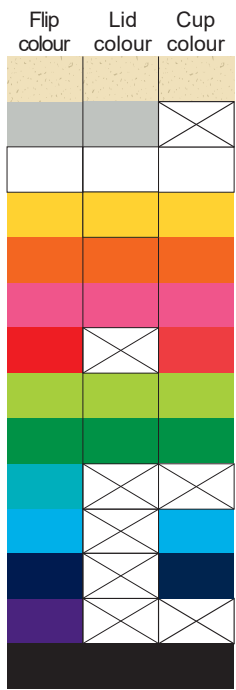

100% of Actual Size
Pad Print

This band is a natural material with variances in texture and colour which may effect the finished result

+Natura has speckles

Flip colour	Lid colour	Cup colour
tan	tan	tan
grey	grey	white with X
white	white	white
yellow	yellow	yellow
orange	orange	orange
pink	pink	pink
red	white with X	red
light green	light green	light green
green	green	green
teal	white with X	white with X
blue	white with X	blue
dark blue	white with X	dark blue
purple	white with X	white with X
black	black	black

100% of Actual Size
Laser Engraving

+Natura has speckles

This band is a natural material with variances in texture and colour which may effect the finished result

 Engraved Finish

100% of Actual Size
Digital Packaging Print
FRONT

Artwork will be printed directly onto the product via CMYK printing (no white), colours will not be vibrant due to white ink not being available for this process.

GIFT BOX SLEEVE

60% of Actual Size
Digital Print
393mm

Blue Line = The SIGNIFICANT PRINT AREA
(Keep all critical images & text within this box)
Black Line = Maximum print area
Pink Line = Bleed off to here
Red Line = Fold Line