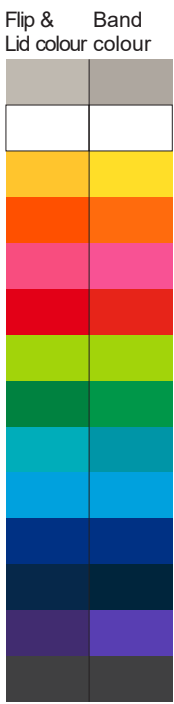

100% of Actual Size
Pad Print

Flip & Lid colour colour

Cup colour

100% of Actual Size
Pad Print

SIDE 1

SIDE 2

100% of Actual Size
Screen Print (one colour)

100% of Actual Size
Screen Print (one colour)
Double Sided template Front & Back
170mm

Red Line = Exact opposites of the product
(centre artwork to the red line)

100% of Actual Size
Silicone Digital Print
Debossed

SIDE 1

SIDE 2

100% of Actual Size
Digital Packaging Print
FRONT

Artwork will be printed directly onto the product via CMYK printing (no white), colours will not be vibrant due to white ink not being available for this process.