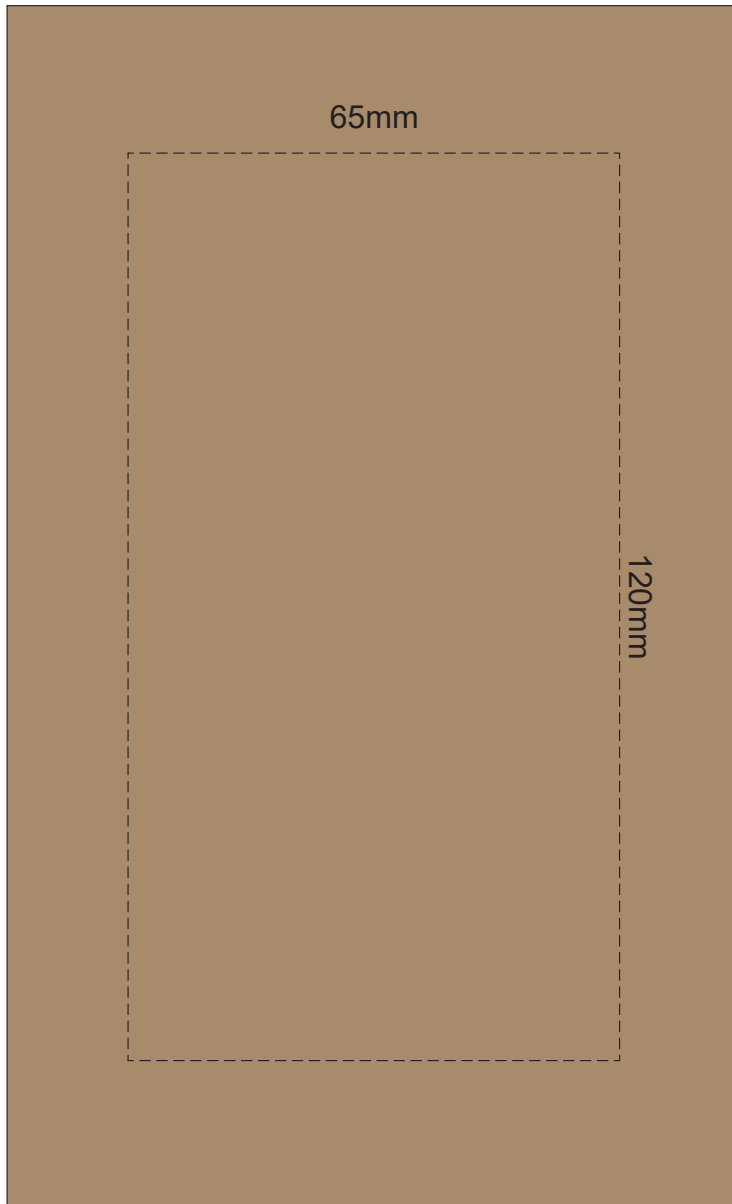

100% of Actual Size
Pad Print

Flip & Lid colour colour

Cup colour

100% of Actual Size
Pad Print

SIDE 1

SIDE 2

100% of Actual Size
Screen Print (one colour)

100% of Actual Size
Screen Print (one colour)
Double Sided template Front & Back
170mm

Red Line = Exact opposites of the product
(centre artwork to the red line)

100% of Actual Size
Silicone Digital Print
Debossed

SIDE 1

SIDE 2

100% of Actual Size
Digital Packaging Print
FRONT

Artwork will be printed directly onto the product via CMYK printing (no white), colours will not be vibrant due to white ink not being available for this process.