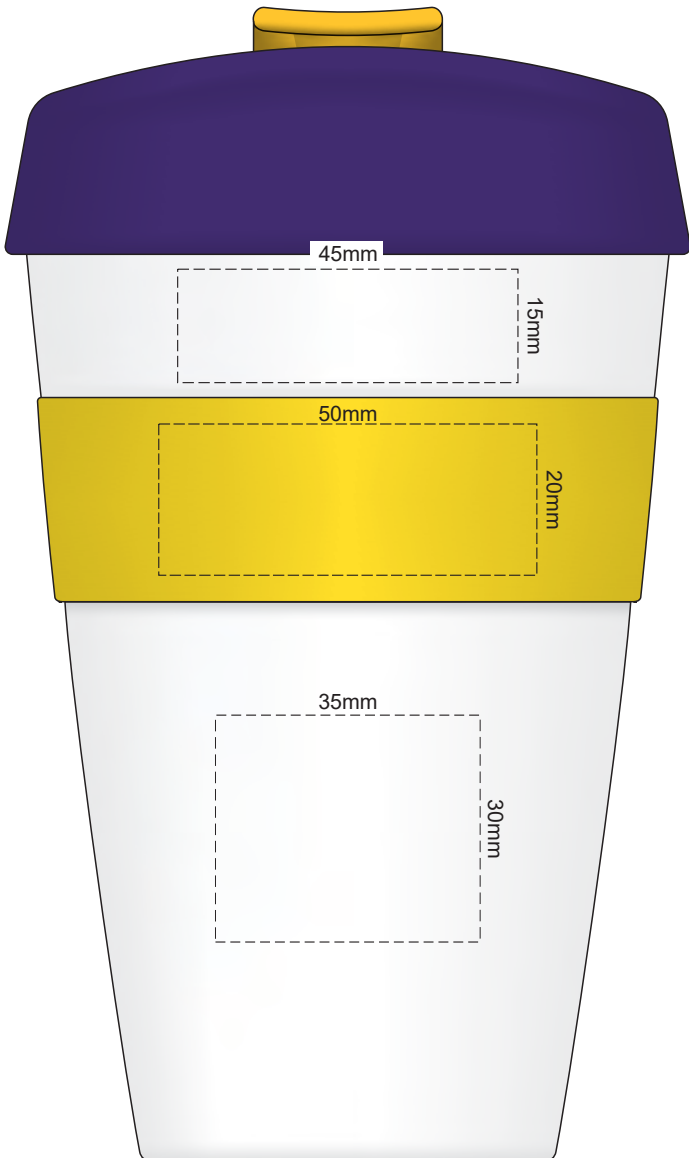

100% of Actual Size
Pad Print

Flip & Lid colour colour

Cup colour

100% of Actual Size
Pad Print

SIDE 1

SIDE 2

100% of Actual Size
Screen Print (one colour)

100% of Actual Size
Screen Print (one colour)
Double Sided template Front & Back
170mm

Red Line = Exact opposites of the product
(centre artwork to the red line)

100% of Actual Size
Silicone Digital Print
Debossed

SIDE 1

SIDE 2

100% of Actual Size
Digital Packaging Print
FRONT

Artwork will be printed directly onto the product via CMYK printing (no white), colours will not be vibrant due to white ink not being available for this process.