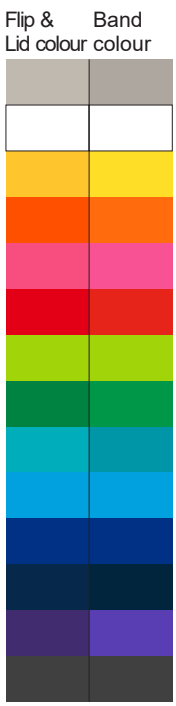

100% of Actual Size
Pad Print

Flip & Lid colour colour

Cup colour

100% of Actual Size
Pad Print

SIDE 1

SIDE 2

100% of Actual Size
Screen Print (one colour)

100% of Actual Size
Screen Print (one colour)
Double Sided template Front & Back
170mm

Red Line = Exact opposites of the product
(centre artwork to the red line)

100% of Actual Size
Silicone Digital Print
Debossed

SIDE 1

SIDE 2

100% of Actual Size
Digital Packaging Print
FRONT

Artwork will be printed directly onto the product via CMYK printing (no white), colours will not be vibrant due to white ink not being available for this process.