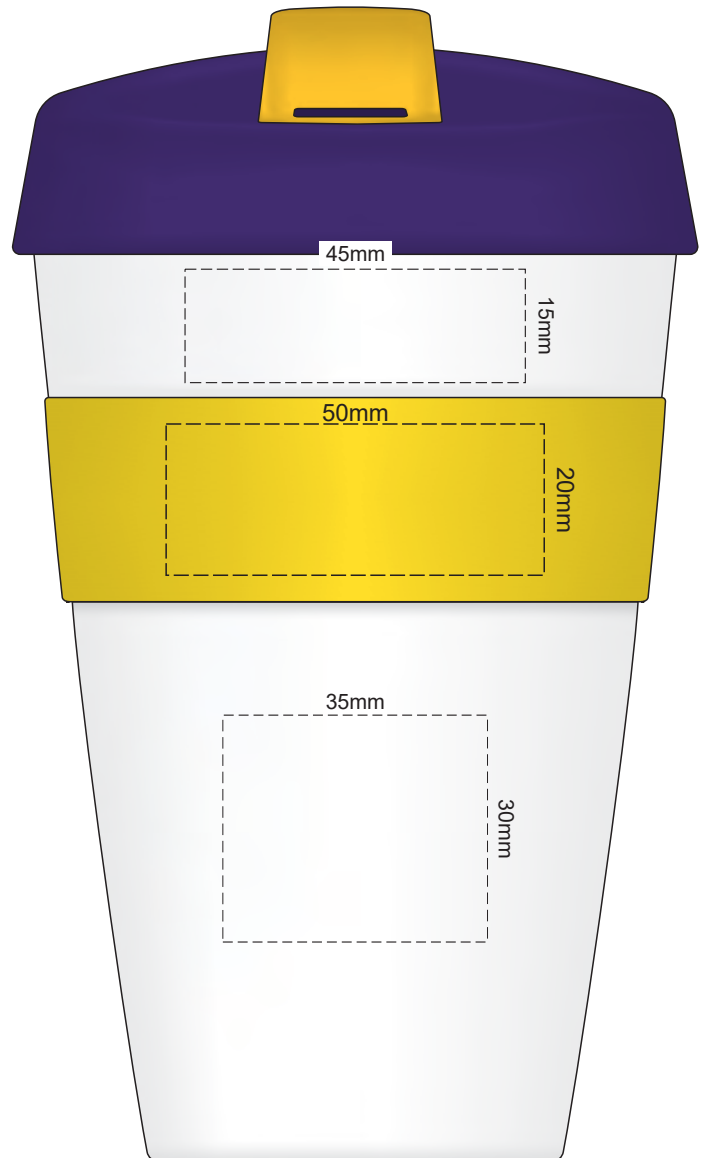

100% of Actual Size
Pad Print

Flip & Lid colour colour

Cup colour

100% of Actual Size
Pad Print

SIDE 1

SIDE 2

100% of Actual Size
Screen Print (one colour)

100% of Actual Size
Screen Print (one colour)
Double Sided template Front & Back
170mm

Red Line = Exact opposites of the product
(centre artwork to the red line)

100% of Actual Size
Silicone Digital Print
Debossed

SIDE 1

SIDE 2

100% of Actual Size
Digital Packaging Print
FRONT

Artwork will be printed directly onto the product via CMYK printing (no white), colours will not be vibrant due to white ink not being available for this process.