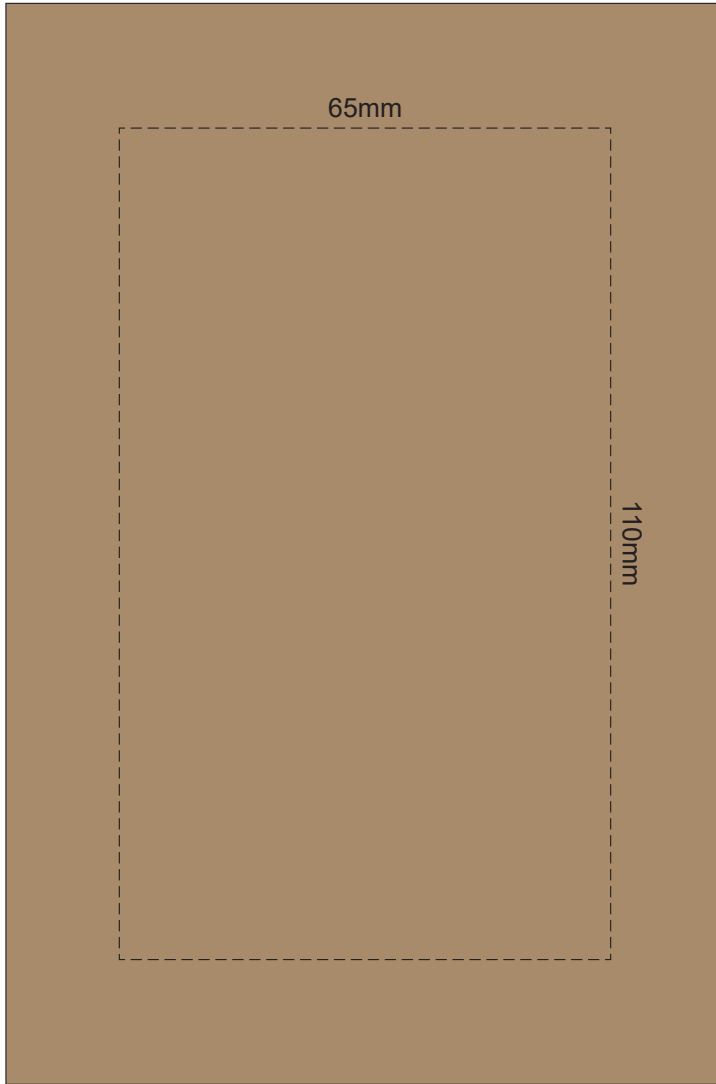

Flip & Lid Colour	Band Colour
White	White
Yellow	Yellow
Orange	Orange
Pink	Pink
Red	Red
Light Green	Light Green
Green	Green
Cyan	Cyan
Blue	Blue
Dark Blue	Dark Blue
Purple	Purple
Grey	Grey

100% of Actual Size
Pad Print

100% of Actual Size
Pad Print

SIDE 1

SIDE 2

Flip & Lid
Colour

Band
Colour

100% of Actual Size
Screen Print (one colour)

170mm

100% of Actual Size
Screen Print (one colour)
Double Sided Template Front & Back

170mm

Red Line = Exact opposites of the product
(centre artwork to the red line)

Flip & Lid Colour	Band Colour
Grey	Grey
White	White
Yellow	Yellow
Orange	Orange
Pink	Pink
Red	Red
Light Green	Light Green
Green	Green
Cyan	Cyan
Blue	Blue
Dark Blue	Dark Blue
Dark Purple	Dark Purple
Dark Grey	Dark Grey

100% of Actual Size
Silicone Digital Print
Debossed

SIDE 1

SIDE 2

100% of Actual Size
Digital Packaging Print
FRONT

Artwork will be printed directly onto the product via CMYK printing (no white),
colours will not be vibrant due to white ink not being available for this process.