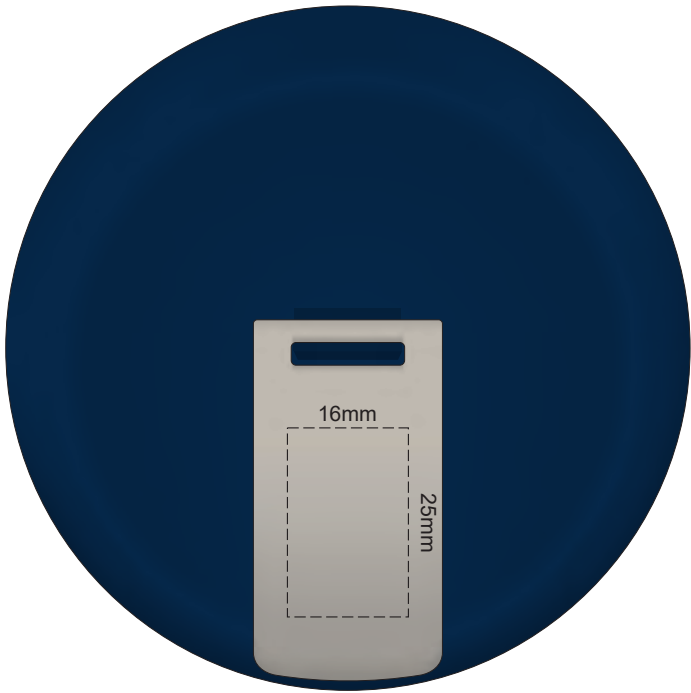

Flip & Lid Colour	Band Colour
White	White
Yellow	Yellow
Orange	Orange
Pink	Pink
Red	Red
Light Green	Light Green
Green	Green
Cyan	Cyan
Blue	Blue
Dark Blue	Dark Blue
Purple	Purple
Grey	Grey

100% of Actual Size
Pad Print

100% of Actual Size
Pad Print

SIDE 1

SIDE 2

Flip & Lid
Colour

Band
Colour

100% of Actual Size
Screen Print (one colour)

170mm

100% of Actual Size
Screen Print (one colour)
Double Sided Template Front & Back

170mm

Red Line = Exact opposites of the product
(centre artwork to the red line)

Flip & Lid Colour	Band Colour
Grey	Grey
White	White
Yellow	Yellow
Orange	Orange
Pink	Pink
Red	Red
Light Green	Light Green
Green	Green
Cyan	Cyan
Blue	Blue
Dark Blue	Dark Blue
Dark Purple	Dark Purple
Dark Grey	Dark Grey

100% of Actual Size
Silicone Digital Print
Debossed

SIDE 1

SIDE 2

100% of Actual Size
Digital Packaging Print
FRONT

Artwork will be printed directly onto the product via CMYK printing (no white),
colours will not be vibrant due to white ink not being available for this process.