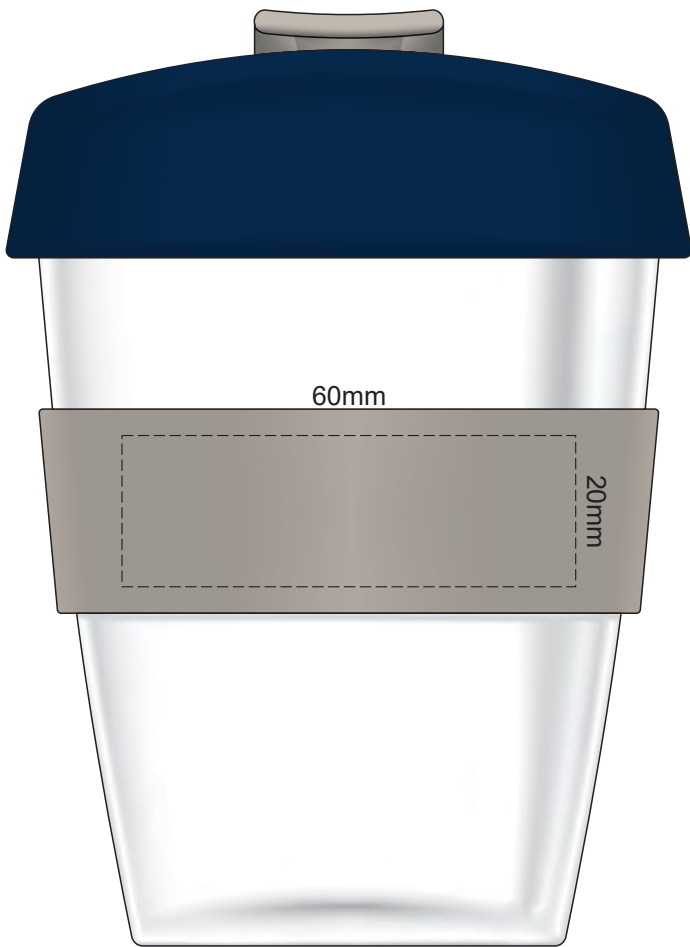

Flip & Lid Colour	Band Colour
White	White
Yellow	Yellow
Orange	Orange
Pink	Pink
Red	Red
Light Green	Light Green
Green	Green
Cyan	Cyan
Blue	Blue
Dark Blue	Dark Blue
Purple	Purple
Grey	Grey

100% of Actual Size
Pad Print

100% of Actual Size
Pad Print

SIDE 1

SIDE 2

Flip & Lid
Colour

Band
Colour

100% of Actual Size
Screen Print (one colour)

170mm

100% of Actual Size
Screen Print (one colour)
Double Sided Template Front & Back

170mm

Red Line = Exact opposites of the product
(centre artwork to the red line)

Flip & Lid Colour	Band Colour
Grey	Grey
White	White
Yellow	Yellow
Orange	Orange
Pink	Pink
Red	Red
Light Green	Light Green
Green	Green
Cyan	Cyan
Blue	Blue
Dark Blue	Dark Blue
Dark Purple	Dark Purple
Dark Grey	Dark Grey

100% of Actual Size
Silicone Digital Print
Debossed

SIDE 1

SIDE 2

100% of Actual Size
Digital Packaging Print
FRONT

Artwork will be printed directly onto the product via CMYK printing (no white),
colours will not be vibrant due to white ink not being available for this process.