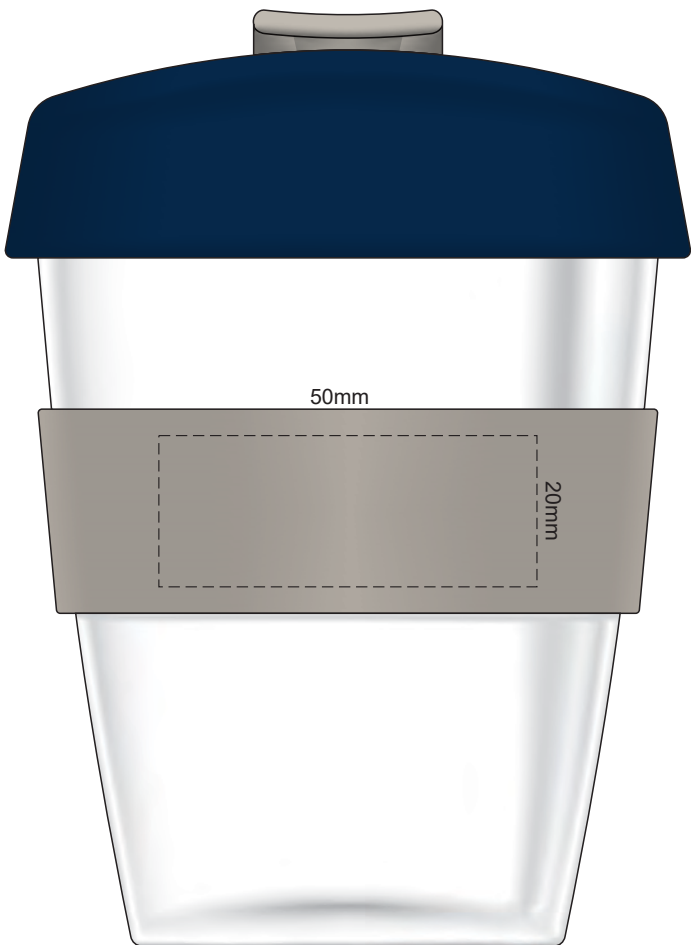

Flip & Lid Colour	Band Colour
White	White
Yellow	Yellow
Orange	Orange
Pink	Pink
Red	Red
Light Green	Light Green
Green	Green
Cyan	Cyan
Blue	Blue
Dark Blue	Dark Blue
Purple	Purple
Grey	Grey

100% of Actual Size
Pad Print

100% of Actual Size
Pad Print

SIDE 1

SIDE 2

Flip & Lid
Colour

Band
Colour

100% of Actual Size
Screen Print (one colour)

170mm

100% of Actual Size
Screen Print (one colour)
Double Sided Template Front & Back

170mm

Red Line = Exact opposites of the product
(centre artwork to the red line)

Flip & Lid Colour	Band Colour
Grey	Grey
White	White
Yellow	Yellow
Orange	Orange
Pink	Pink
Red	Red
Light Green	Light Green
Green	Green
Cyan	Cyan
Blue	Blue
Dark Blue	Dark Blue
Dark Purple	Dark Purple
Dark Grey	Dark Grey

100% of Actual Size
Silicone Digital Print
Debossed

SIDE 1

SIDE 2

100% of Actual Size
Digital Packaging Print
FRONT

Artwork will be printed directly onto the product via CMYK printing (no white),
colours will not be vibrant due to white ink not being available for this process.