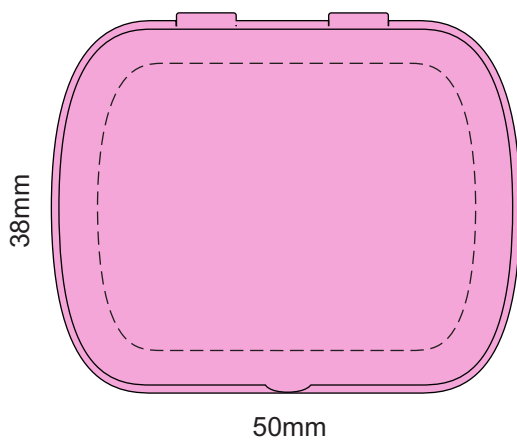

100% of Actual Size
Digital Offset

Direct Digital
8mm

100% of Actual Size
Digital Label

Label positioning is not guaranteed
to be 100% centre aligned.

Blue Dotted Line = The SIGNIFICANT PRINT AREA
(Keep all critical images & text within this box)

Black Line = Maximum print area

Pink Dotted Line = Bleed off to here