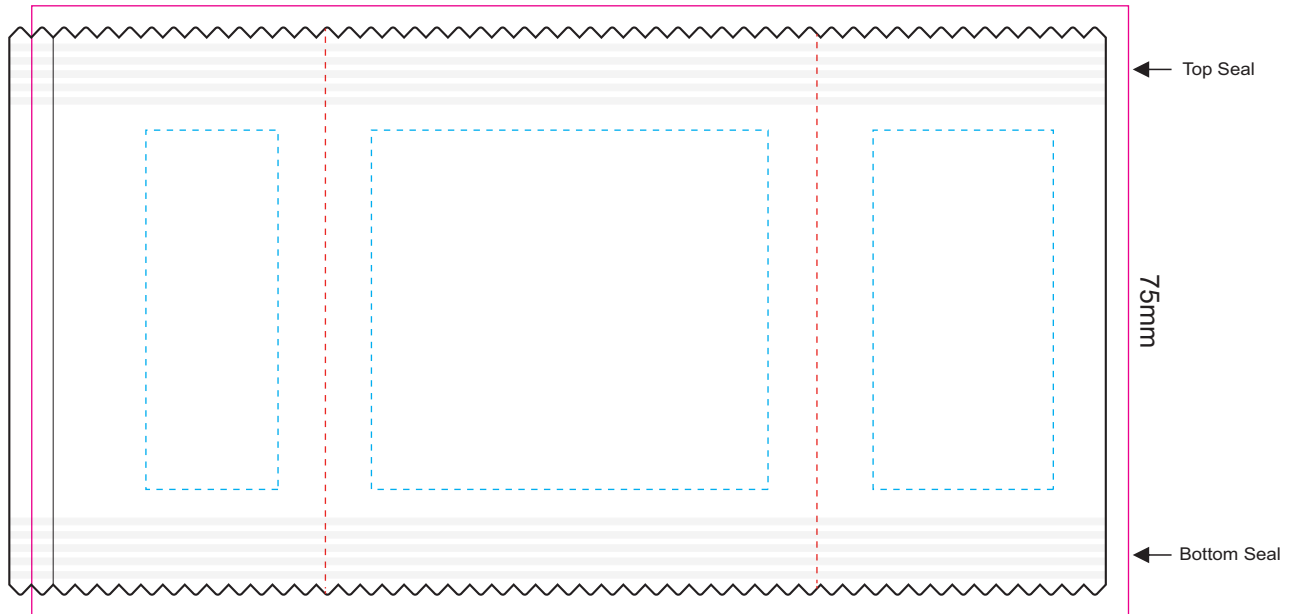

100% of actual size
Direct Digital

FRONT

BACK

Jelly Bean Corporate

Direct Digital Template

145mm

Blue Dotted Line = The SIGNIFICANT PRINT AREA

(Keep all critical images & text within this box)

Black Line = Maximum print area

Pink Dotted Line = Bleed off to here

Red Dotted Line = Fold line