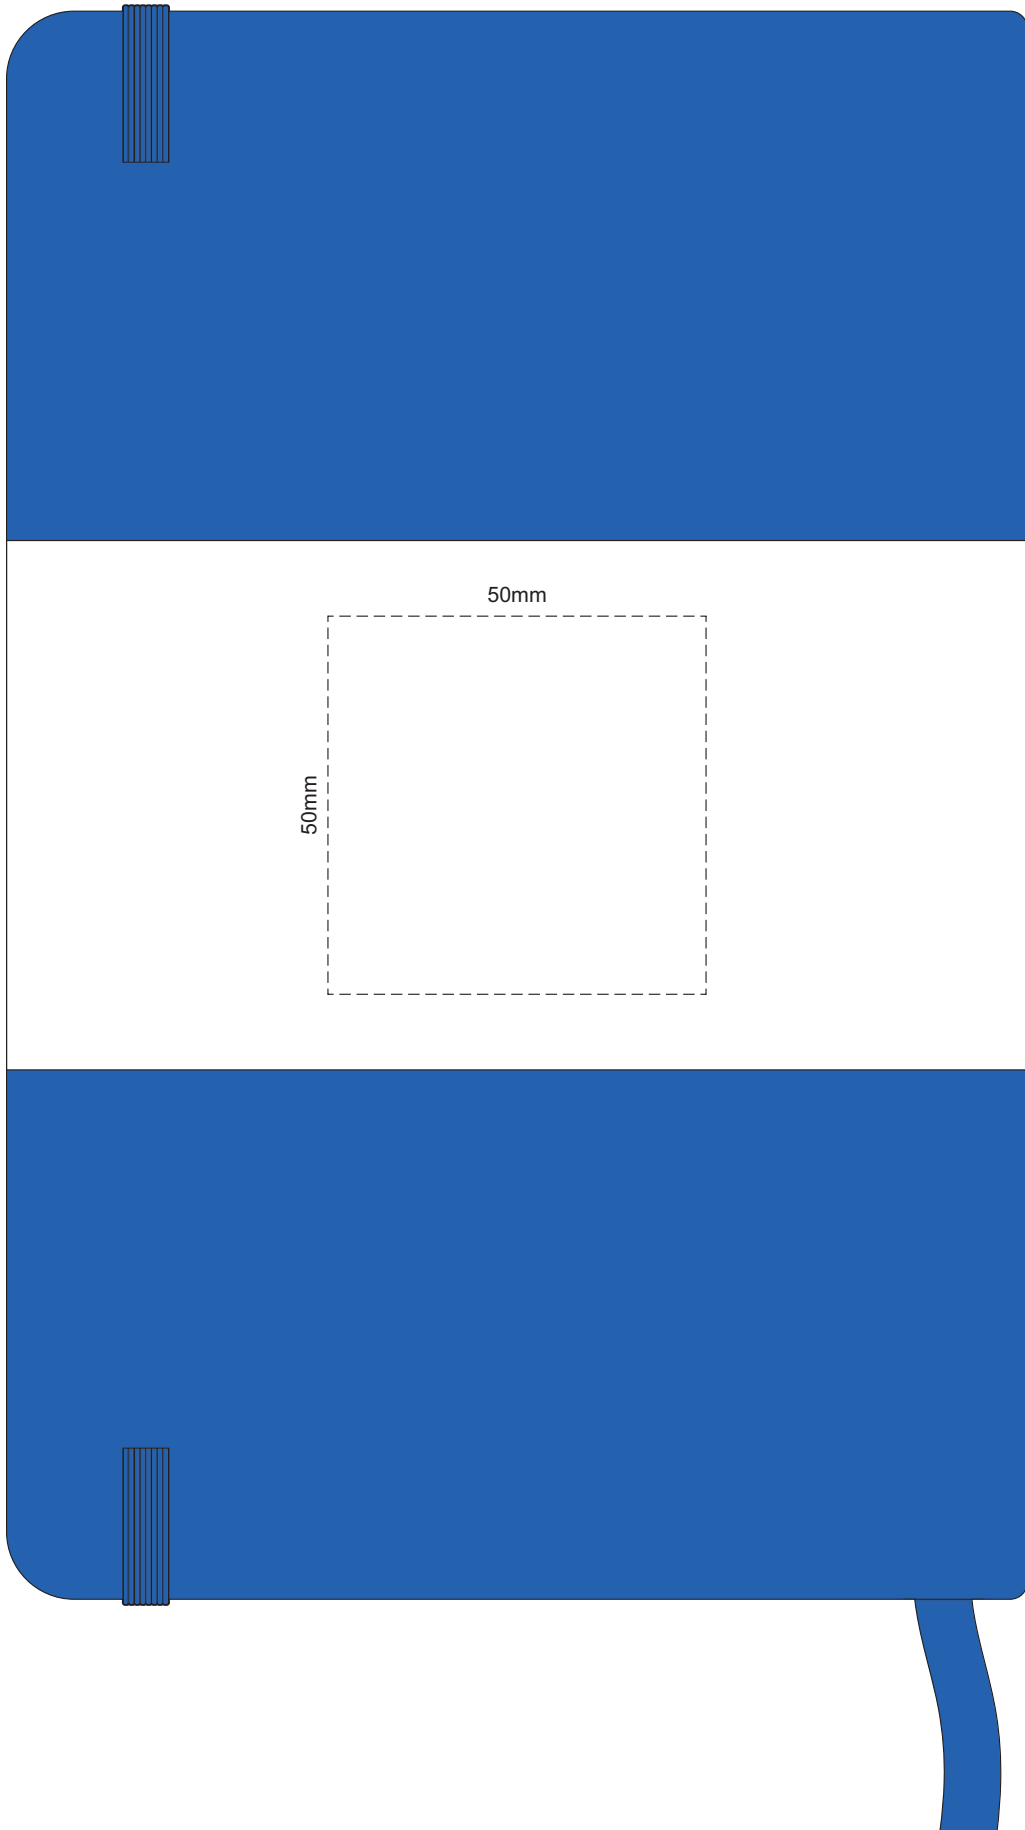

100% of Actual Size  
Pad Print

100% of Actual Size  
Pad Print BACK

100% of Actual Size  
Direct Digital

100% of Actual Size  
Foil Printing Front Cover  
FRONT ONLY

Please note: Print area 70mm x 50mm is **moveable within the red dotted area**, the print area cannot be rotated. The printing will inherit the texture of the substrate which may affect the legibility of small text or appearance of fine detail.

-  Copper Foil Print Colour
-  Silver Foil Print Colour
-  Gold Foil Print Colour

NOTEBOOK  
COLOUR

BELLY BAND

70% of Actual Size  
Digital Print - Belly Band Template

Artwork will be printed directly onto the product via CMYK printing (no white),  
colours will not be vibrant due to white ink not being available for this process

25% of Actual Size

FRONT BACK  
Belly Band Assembled on Notebook  
Please note that some of the artwork will be covered by the notebook closure strap when assembled.

Green Line = Fold Lines when assembled on notebook

Blue Line = The SIGNIFICANT PRINT AREA  
(Keep all critical images & text within this box)

Black Line = Maximum print area

Pink Line = Bleed off to here