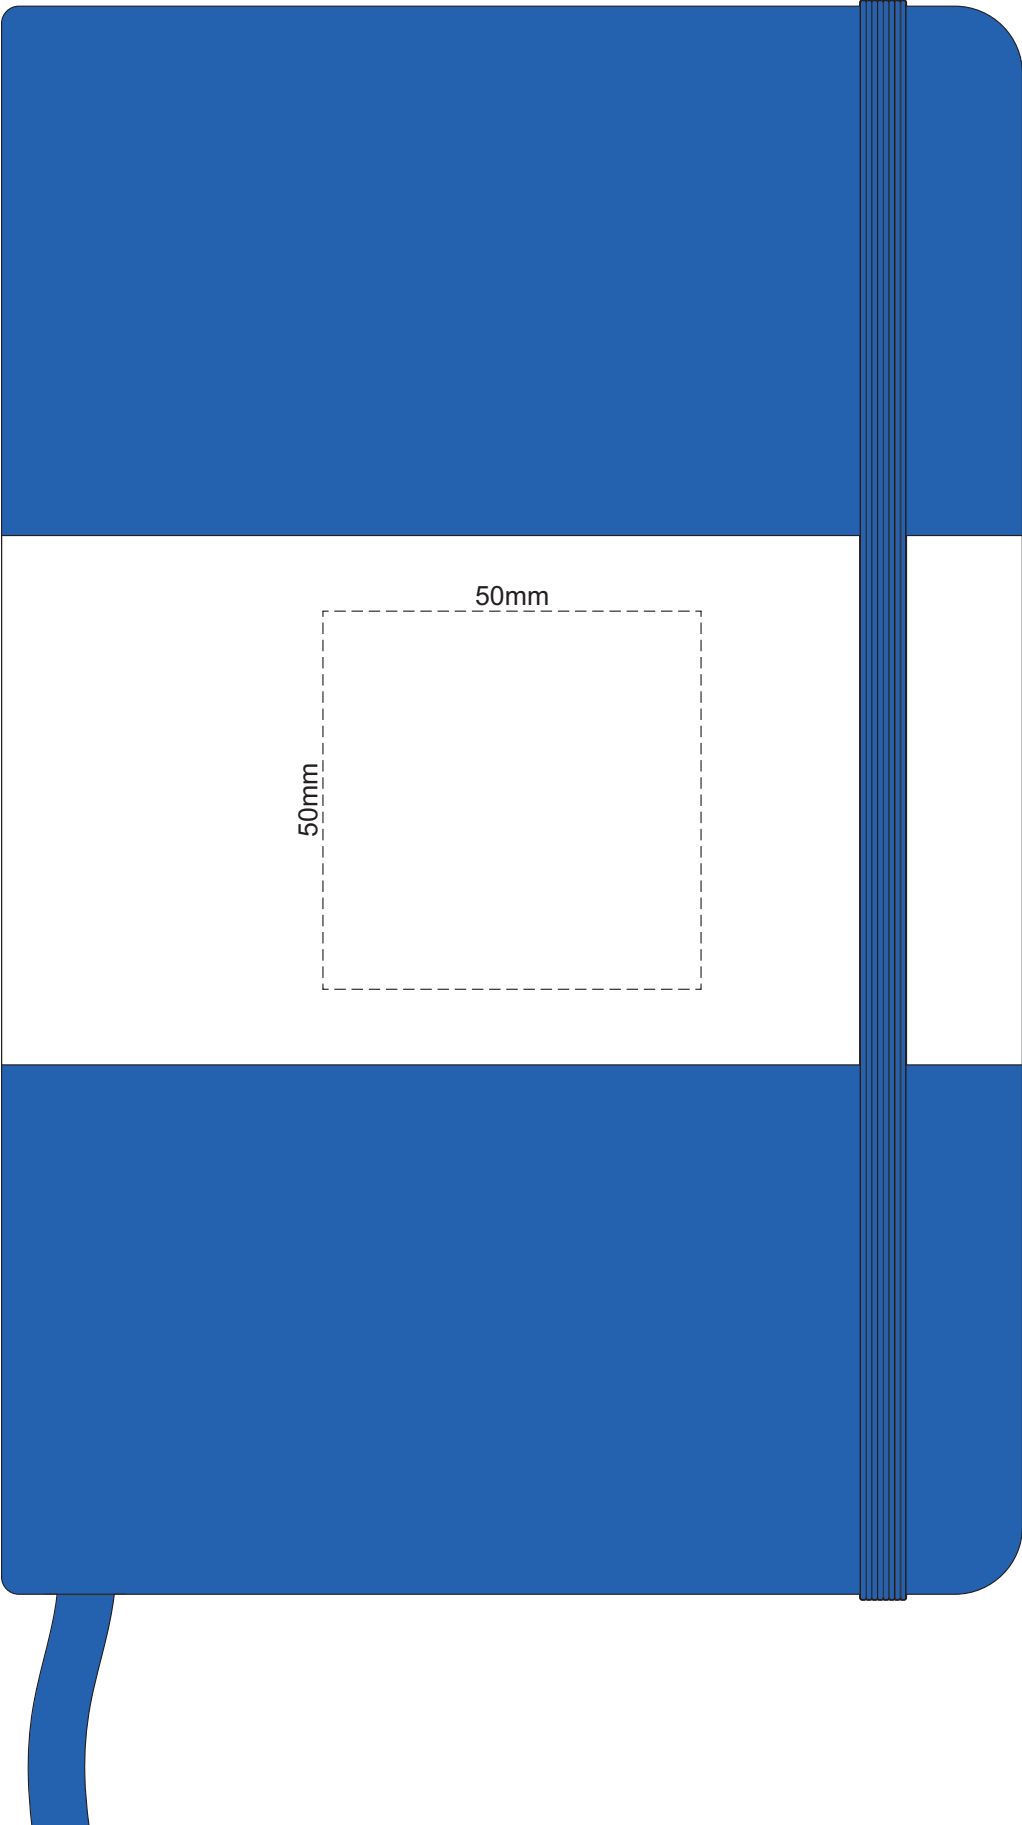

100% of Actual Size  
Pad Print

100% of Actual Size  
Pad Print BACK

100% of Actual Size  
Direct Digital

100% of Actual Size  
Foil Printing Front Cover  
FRONT ONLY

Please note: Print area 70mm x 50mm is **moveable within the red dotted area**, the print area cannot be rotated. The printing will inherit the texture of the substrate which may affect the legibility of small text or appearance of fine detail.

-  Copper Foil Print Colour
-  Silver Foil Print Colour
-  Gold Foil Print Colour

NOTEBOOK  
COLOUR

BELLY BAND

70% of Actual Size  
Digital Print - Belly Band Template

Artwork will be printed directly onto the product via CMYK printing (no white),  
colours will not be vibrant due to white ink not being available for this process

25% of Actual Size

FRONT BACK  
Belly Band Assembled on Notebook  
Please note that some of the artwork will be covered by the notebook closure strap when assembled.

Green Line = Fold Lines when assembled on notebook

Blue Line = The SIGNIFICANT PRINT AREA  
(Keep all critical images & text within this box)

Black Line = Maximum print area

Pink Line = Bleed off to here