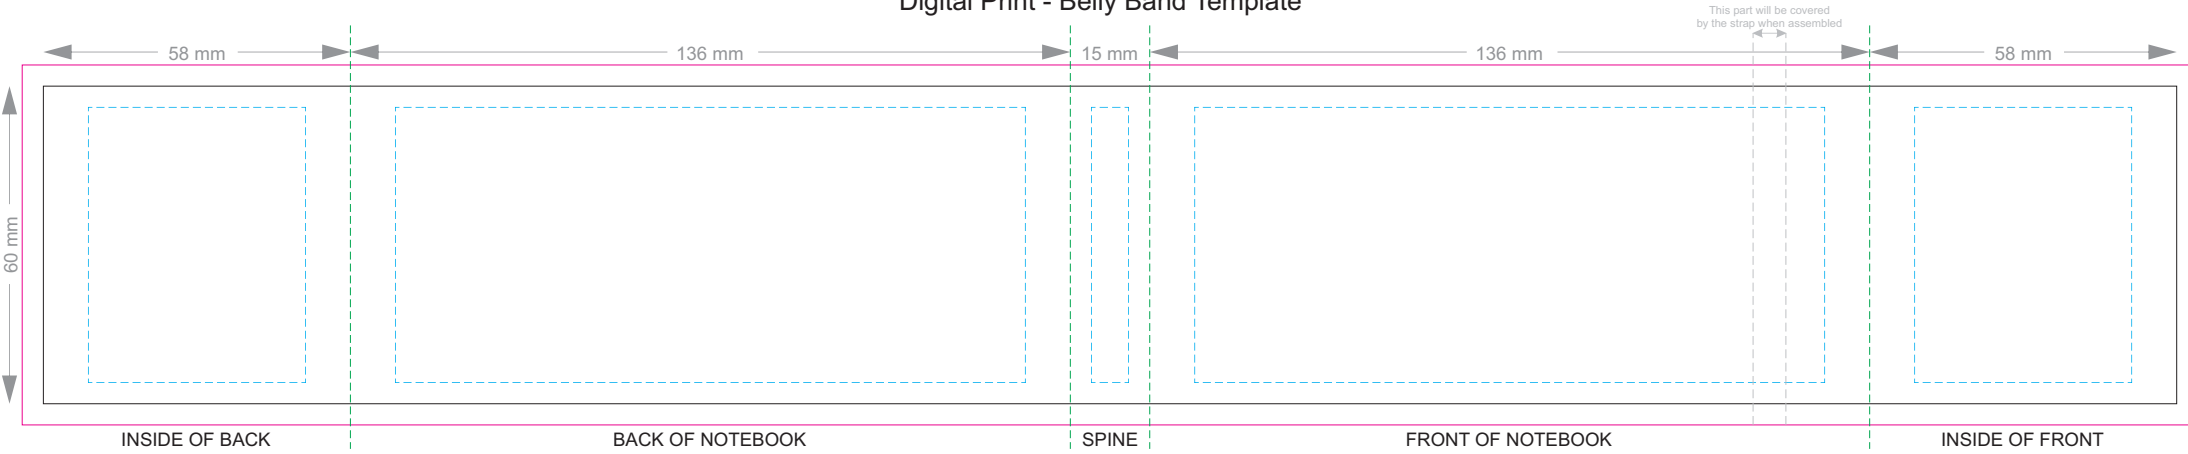

100% of Actual Size  
Pad Print

100% of Actual Size  
Pad Print BACK

100% of Actual Size  
Direct Digital

100% of Actual Size  
Foil Printing Front Cover  
FRONT ONLY

Please note: Print area 70mm x 50mm is **moveable within the red dotted area**, the print area cannot be rotated. The printing will inherit the texture of the substrate which may affect the legibility of small text or appearance of fine detail.

-  Copper Foil Print Colour
-  Silver Foil Print Colour
-  Gold Foil Print Colour

NOTEBOOK  
COLOUR

BELLY BAND

70% of Actual Size  
Digital Print - Belly Band Template

Artwork will be printed directly onto the product via CMYK printing (no white),  
colours will not be vibrant due to white ink not being available for this process

25% of Actual Size

FRONT BACK  
Belly Band Assembled on Notebook  
Please note that some of the artwork will be covered by the notebook closure strap when assembled.

Green Line = Fold Lines when assembled on notebook

Blue Line = The SIGNIFICANT PRINT AREA  
(Keep all critical images & text within this box)

Black Line = Maximum print area

Pink Line = Bleed off to here