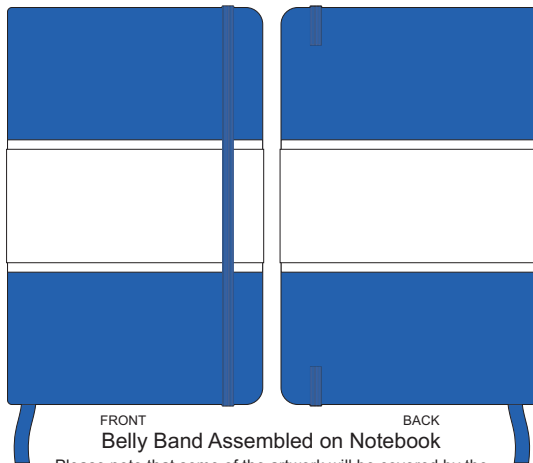

100% of Actual Size  
Pad Print

100% of Actual Size  
Pad Print BACK

100% of Actual Size  
Direct Digital

100% of Actual Size  
Foil Printing Front Cover  
FRONT ONLY

Please note: Print area 70mm x 50mm is **moveable within the red dotted area**, the print area cannot be rotated. The printing will inherit the texture of the substrate which may affect the legibility of small text or appearance of fine detail.

-  Copper Foil Print Colour
-  Silver Foil Print Colour
-  Gold Foil Print Colour

NOTEBOOK  
COLOUR

BELLY BAND

70% of Actual Size  
Digital Print - Belly Band Template

Artwork will be printed directly onto the product via CMYK printing (no white),  
colours will not be vibrant due to white ink not being available for this process

25% of Actual Size

FRONT BACK  
Belly Band Assembled on Notebook  
Please note that some of the artwork will be covered by the notebook closure strap when assembled.

Green Line = Fold Lines when assembled on notebook

Blue Line = The SIGNIFICANT PRINT AREA  
(Keep all critical images & text within this box)

Black Line = Maximum print area

Pink Line = Bleed off to here