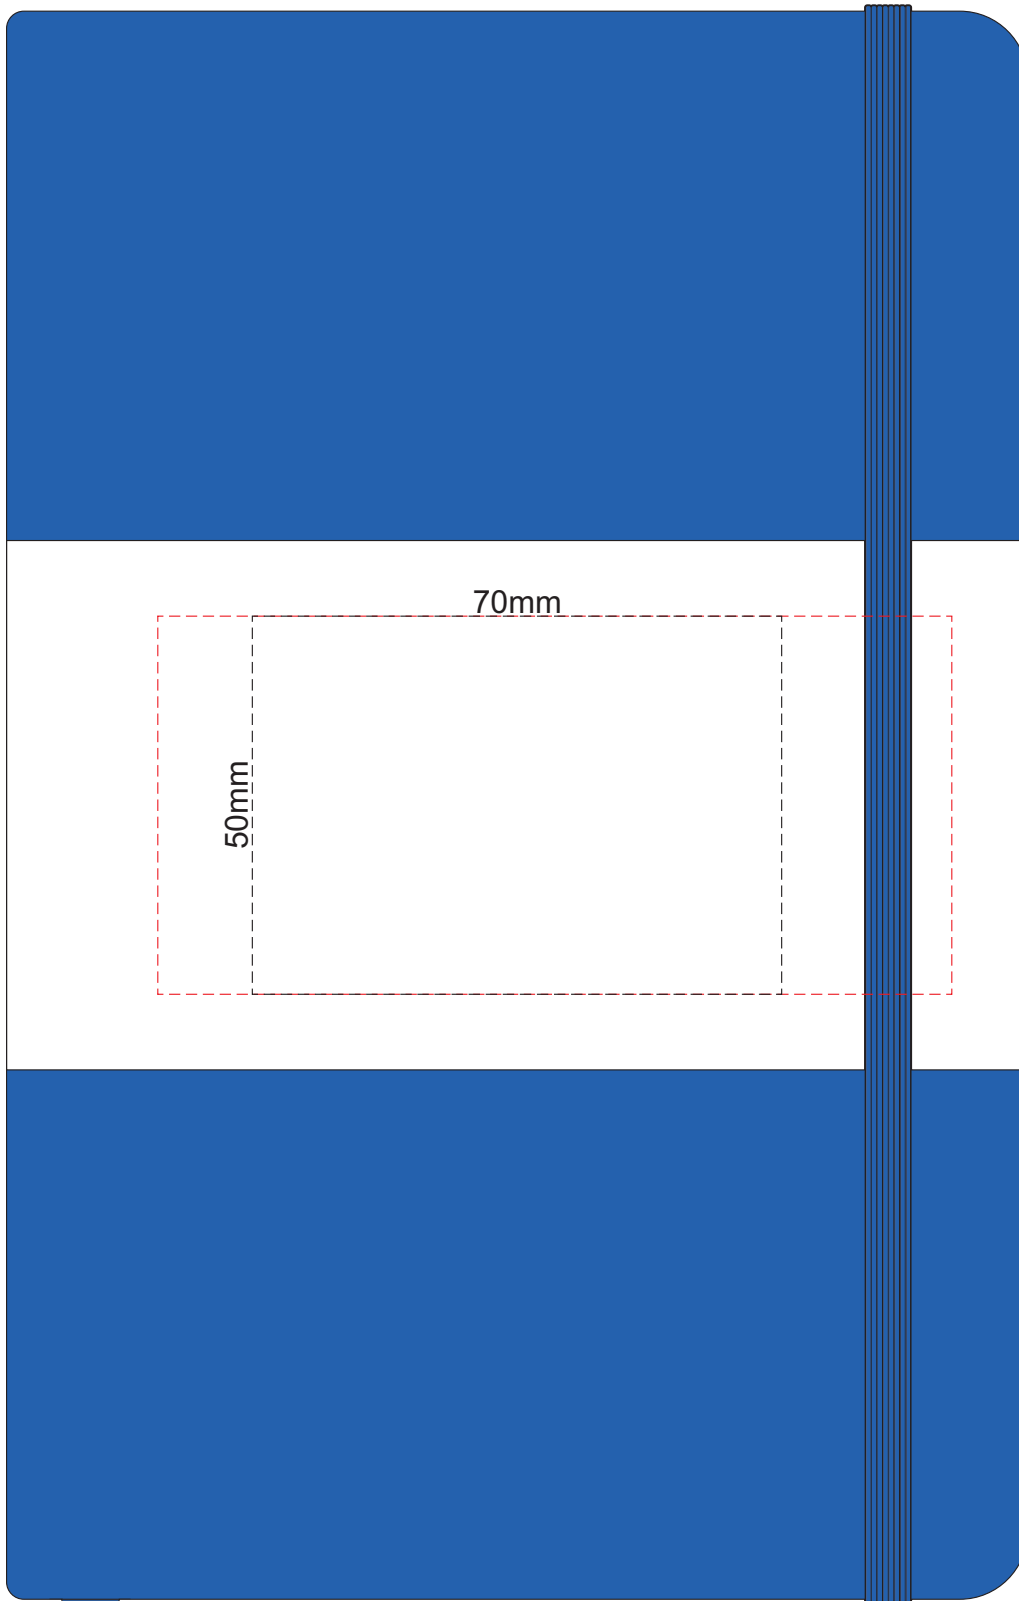

100% of Actual Size  
Pad Print

100% of Actual Size  
Pad Print BACK

100% of Actual Size  
Direct Digital

100% of Actual Size  
Foil Printing Front Cover  
FRONT ONLY

Please note: Print area 70mm x 50mm is **moveable within the red dotted area**, the print area cannot be rotated. The printing will inherit the texture of the substrate which may affect the legibility of small text or appearance of fine detail.

-  Copper Foil Print Colour
-  Silver Foil Print Colour
-  Gold Foil Print Colour

NOTEBOOK  
COLOUR

BELLY BAND

70% of Actual Size  
Digital Print - Belly Band Template

Artwork will be printed directly onto the product via CMYK printing (no white),  
colours will not be vibrant due to white ink not being available for this process

25% of Actual Size

FRONT BACK  
Belly Band Assembled on Notebook  
Please note that some of the artwork will be covered by the notebook closure strap when assembled.

Green Line = Fold Lines when assembled on notebook

Blue Line = The SIGNIFICANT PRINT AREA  
(Keep all critical images & text within this box)

Black Line = Maximum print area

Pink Line = Bleed off to here