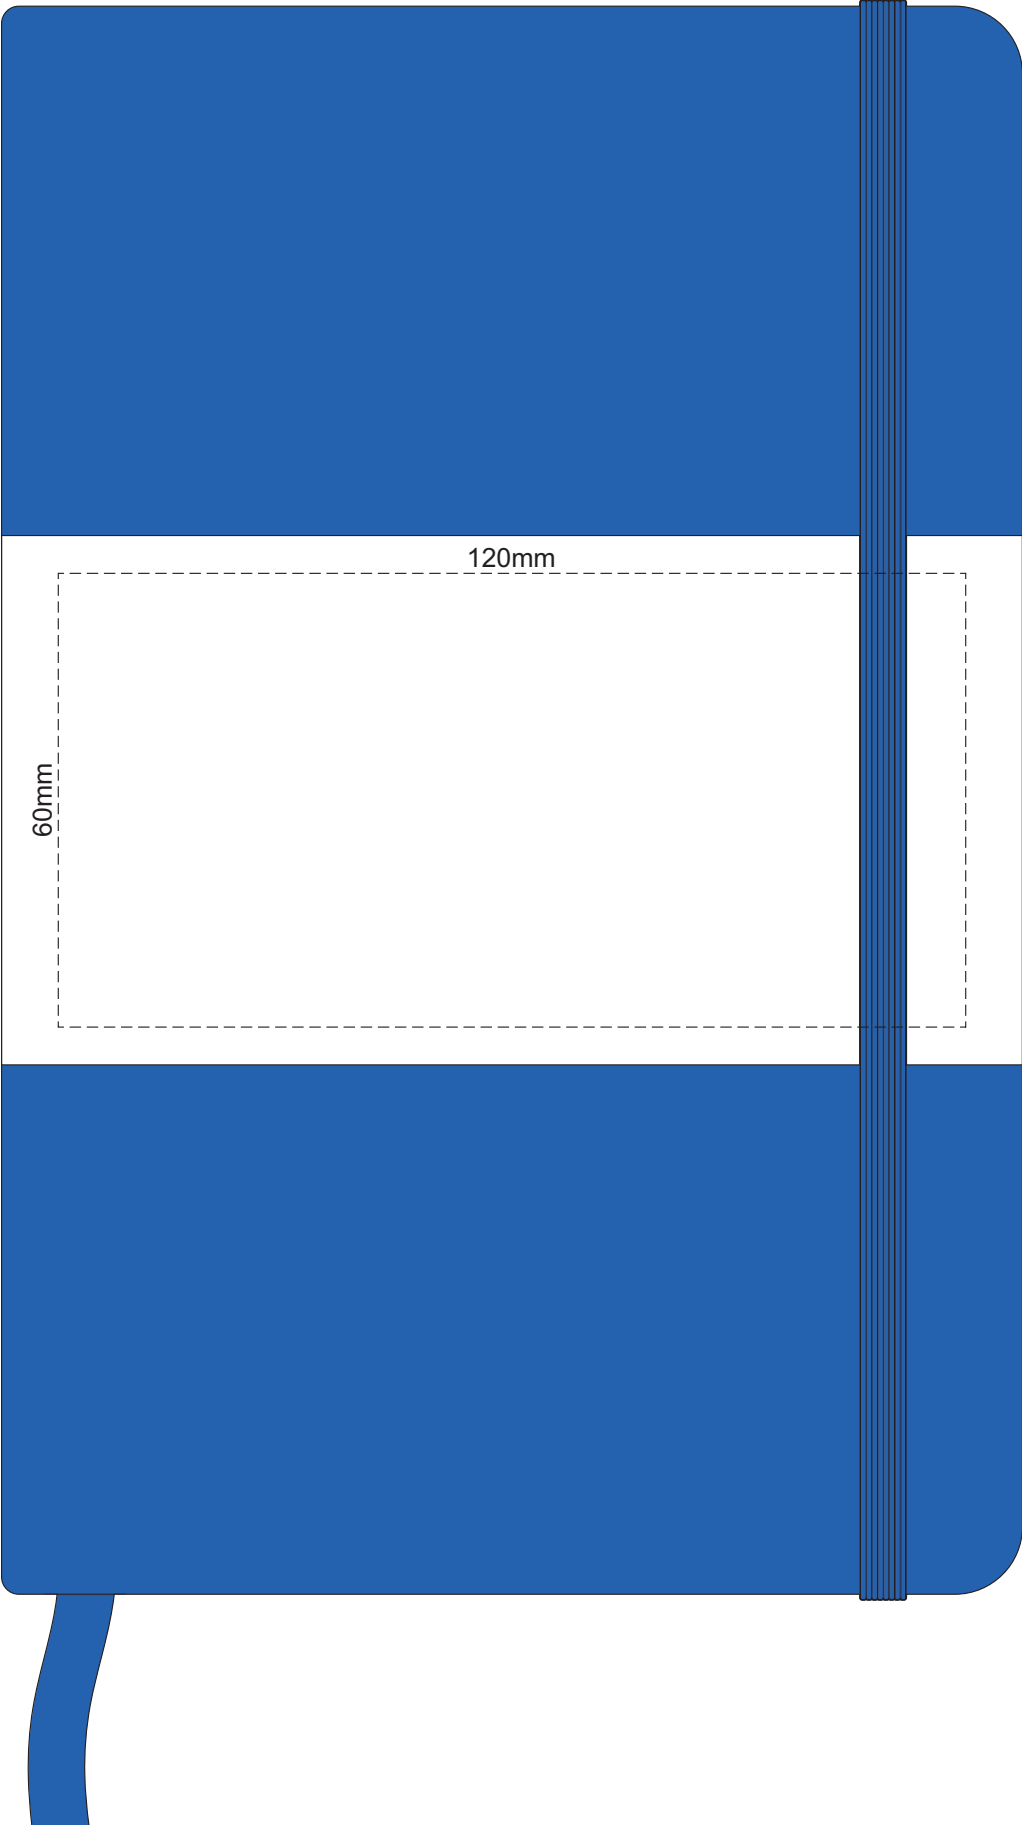

100% of Actual Size  
Pad Print

100% of Actual Size  
Pad Print BACK

100% of Actual Size  
Direct Digital

100% of Actual Size  
Foil Printing Front Cover  
FRONT ONLY

Please note: Print area 70mm x 50mm is **moveable within the red dotted area**, the print area cannot be rotated. The printing will inherit the texture of the substrate which may affect the legibility of small text or appearance of fine detail.

-  Copper Foil Print Colour
-  Silver Foil Print Colour
-  Gold Foil Print Colour

NOTEBOOK  
COLOUR

BELLY BAND

70% of Actual Size  
Digital Print - Belly Band Template

Artwork will be printed directly onto the product via CMYK printing (no white),  
colours will not be vibrant due to white ink not being available for this process

25% of Actual Size

FRONT BACK  
Belly Band Assembled on Notebook  
Please note that some of the artwork will be covered by the notebook closure strap when assembled.

Green Line = Fold Lines when assembled on notebook

Blue Line = The SIGNIFICANT PRINT AREA  
(Keep all critical images & text within this box)

Black Line = Maximum print area

Pink Line = Bleed off to here