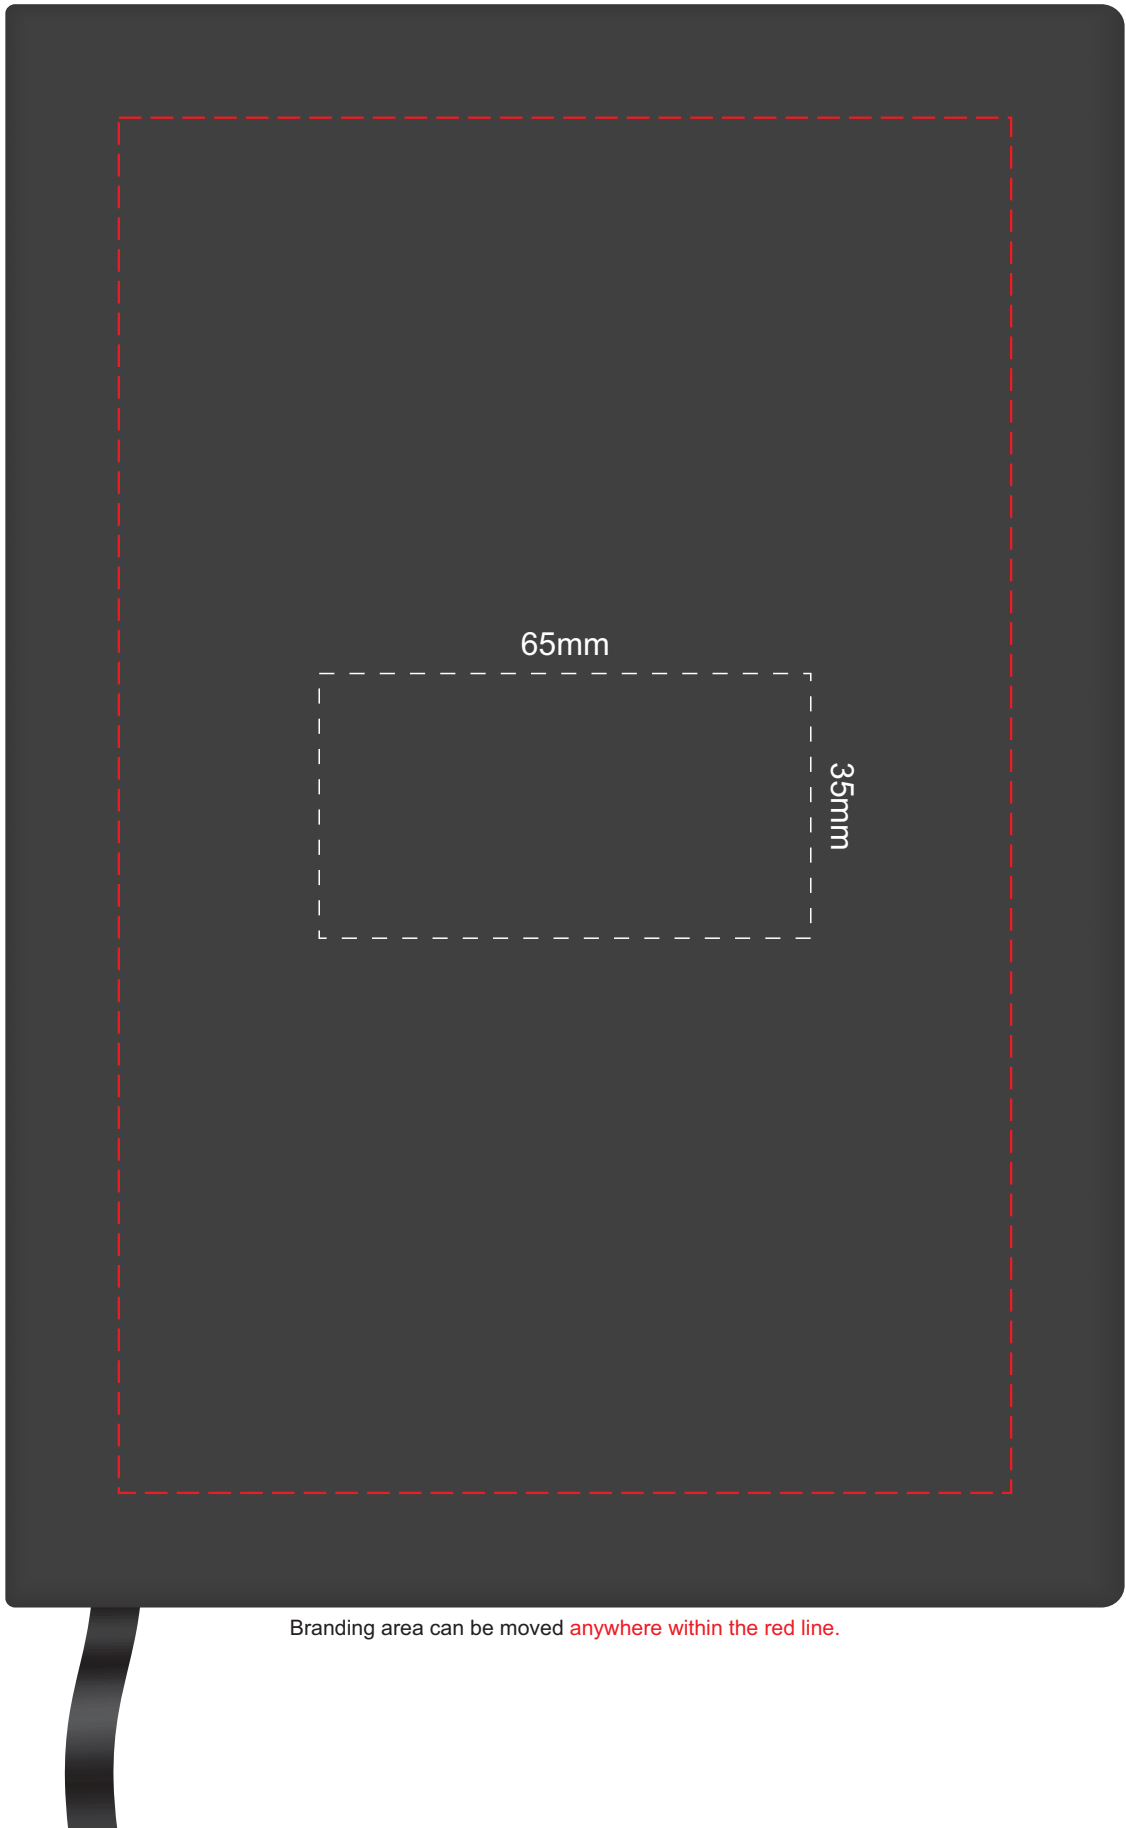

100% of Actual Size
Pad Print

Branding area can be moved anywhere within the red line.

100% of Actual Size
Pad Print

Branding area can be moved **anywhere within the red line.**

100% of Actual Size
Screen Print (one colour)

115mm

195mm

100% of Actual Size
Debossed

Branding area can be moved anywhere within the red line.