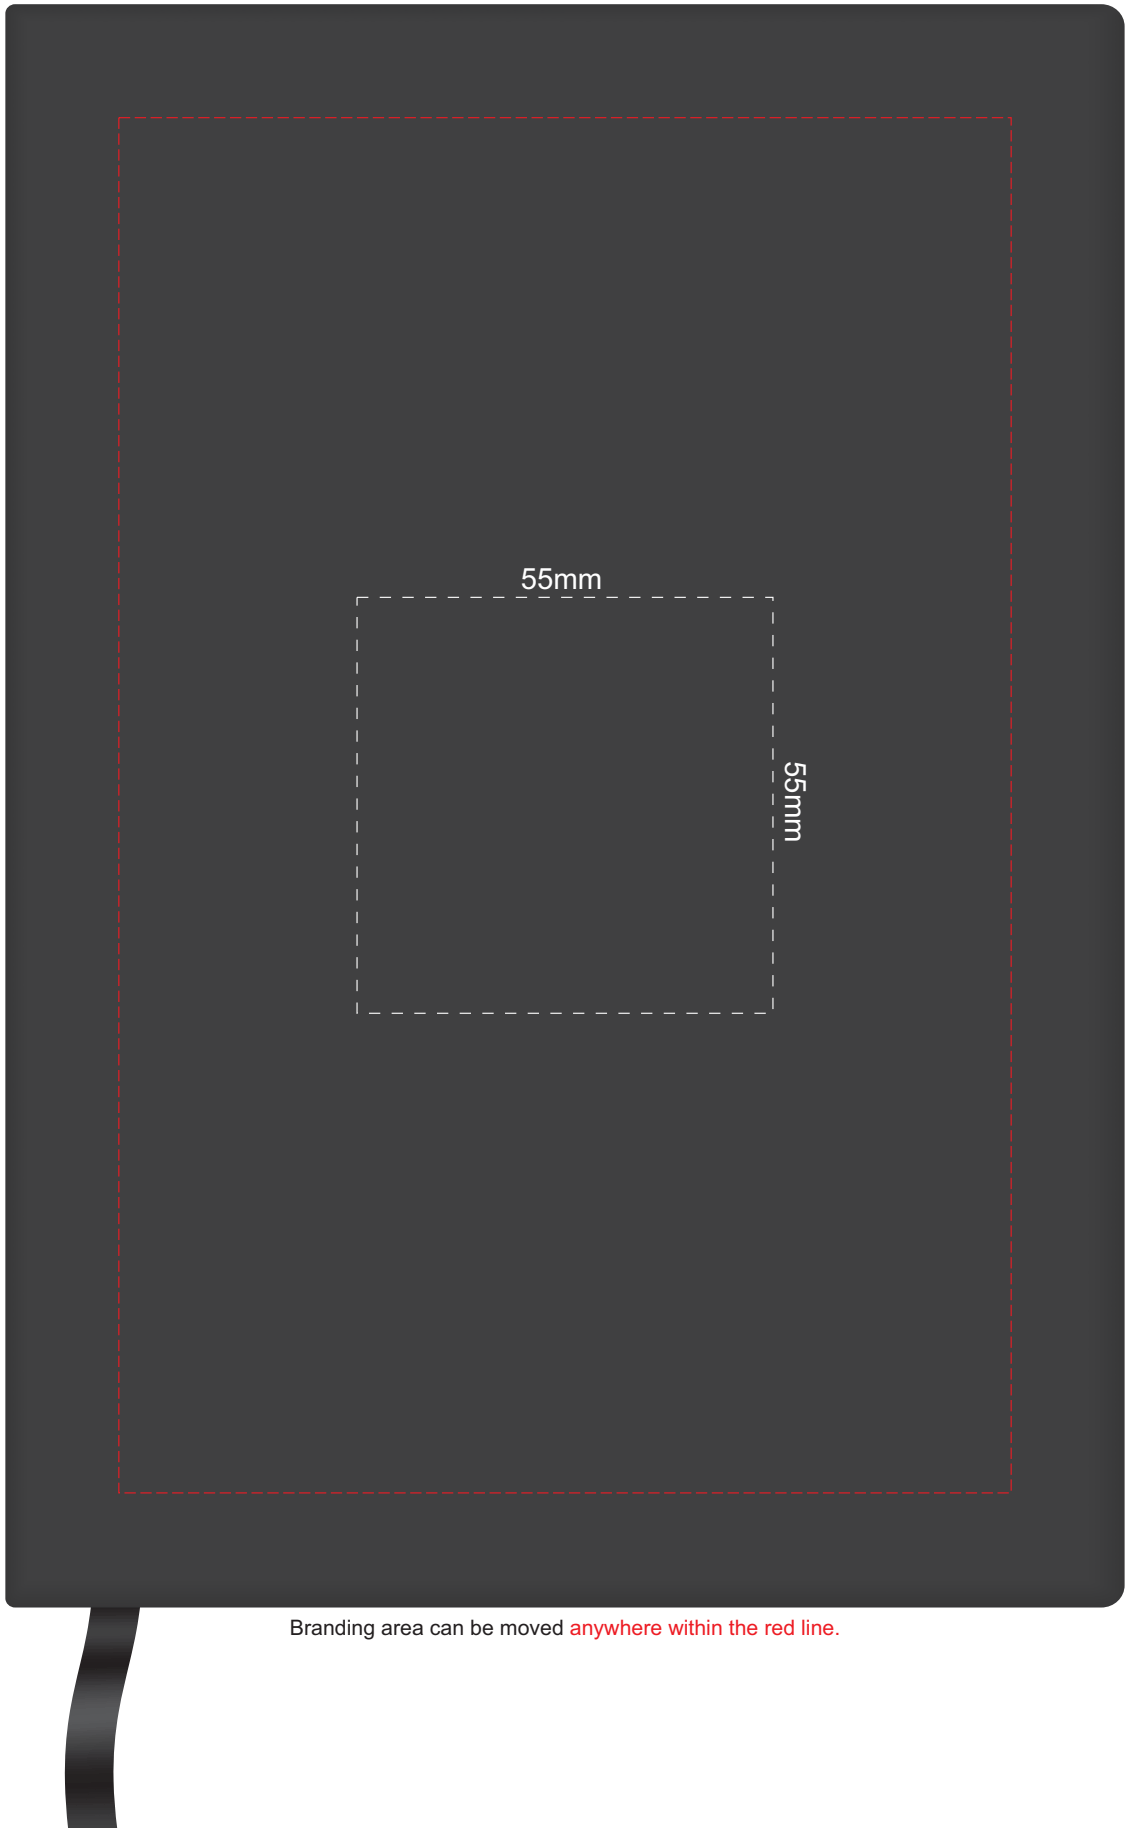

100% of Actual Size
Pad Print

Branding area can be moved anywhere within the red line.

100% of Actual Size
Pad Print

Branding area can be moved **anywhere within the red line.**

100% of Actual Size
Screen Print (one colour)

115mm

195mm

100% of Actual Size
Debossed

Branding area can be moved anywhere within the red line.