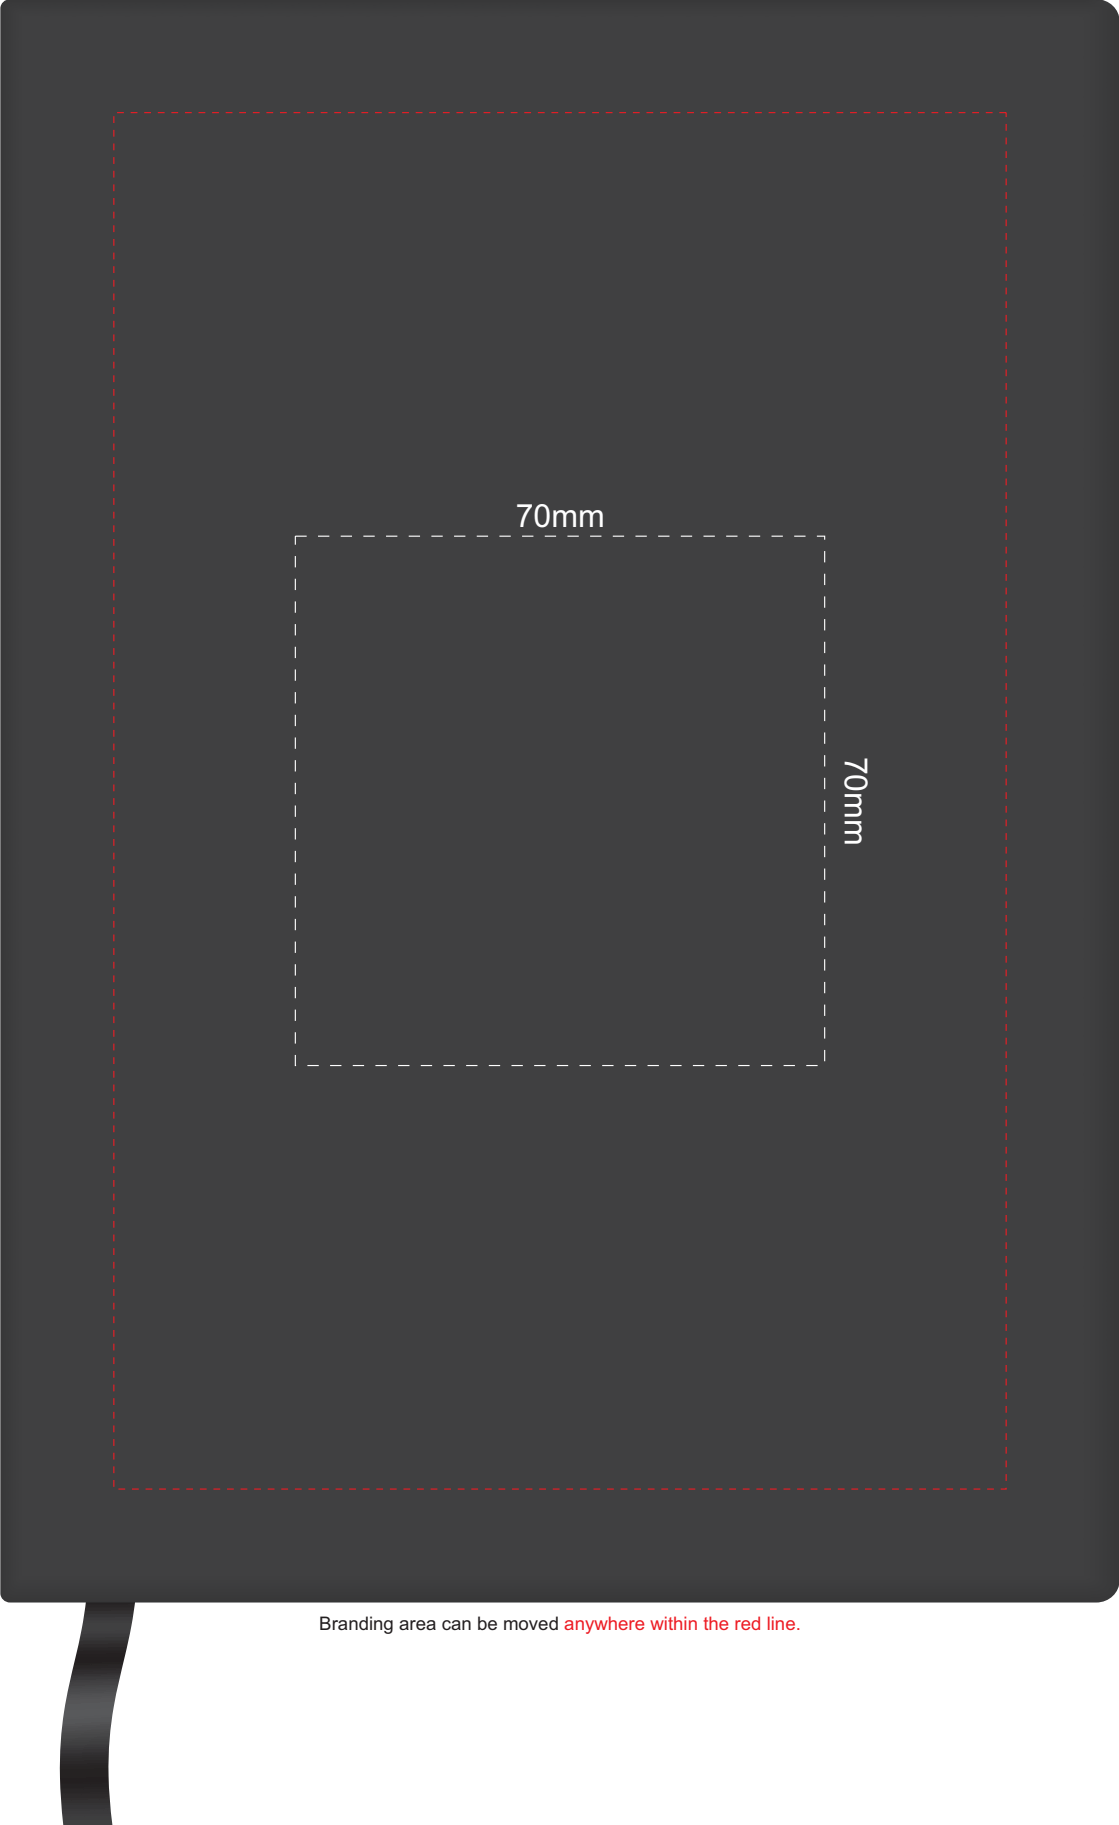

100% of Actual Size
Pad Print

Branding area can be moved anywhere within the red line.

100% of Actual Size
Pad Print

Branding area can be moved **anywhere within the red line.**

100% of Actual Size
Screen Print (one colour)

115mm

195mm

100% of Actual Size
Debossed

Branding area can be moved anywhere within the red line.