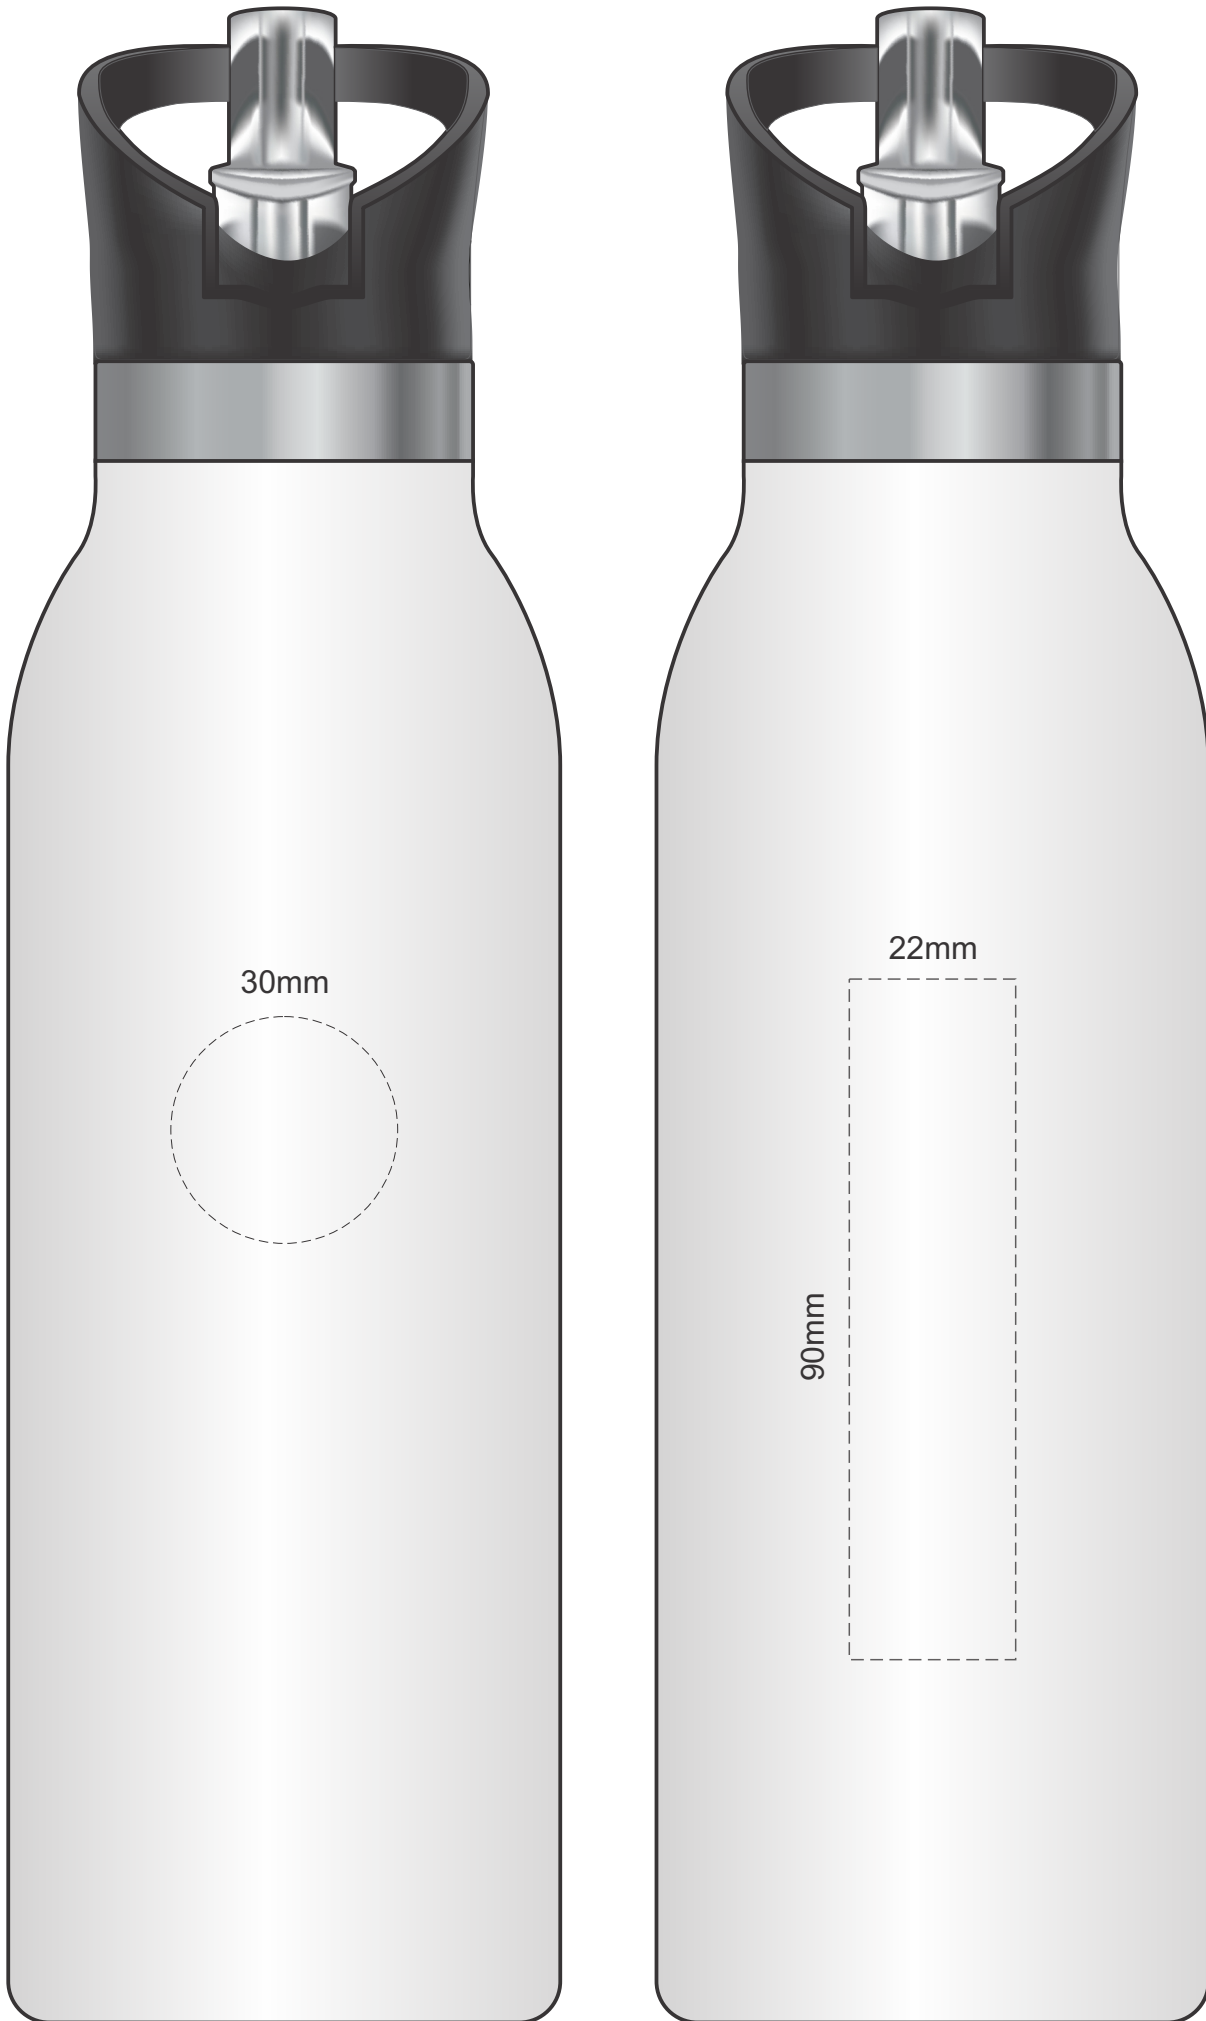

Actual Size: 100% when viewed on A4 paper

Pad Print

Actual Size: 100% when viewed on A4 paper

180mm

120mm

Screen Print

Actual Size: 100% when viewed on A4 paper

Laser Engraving