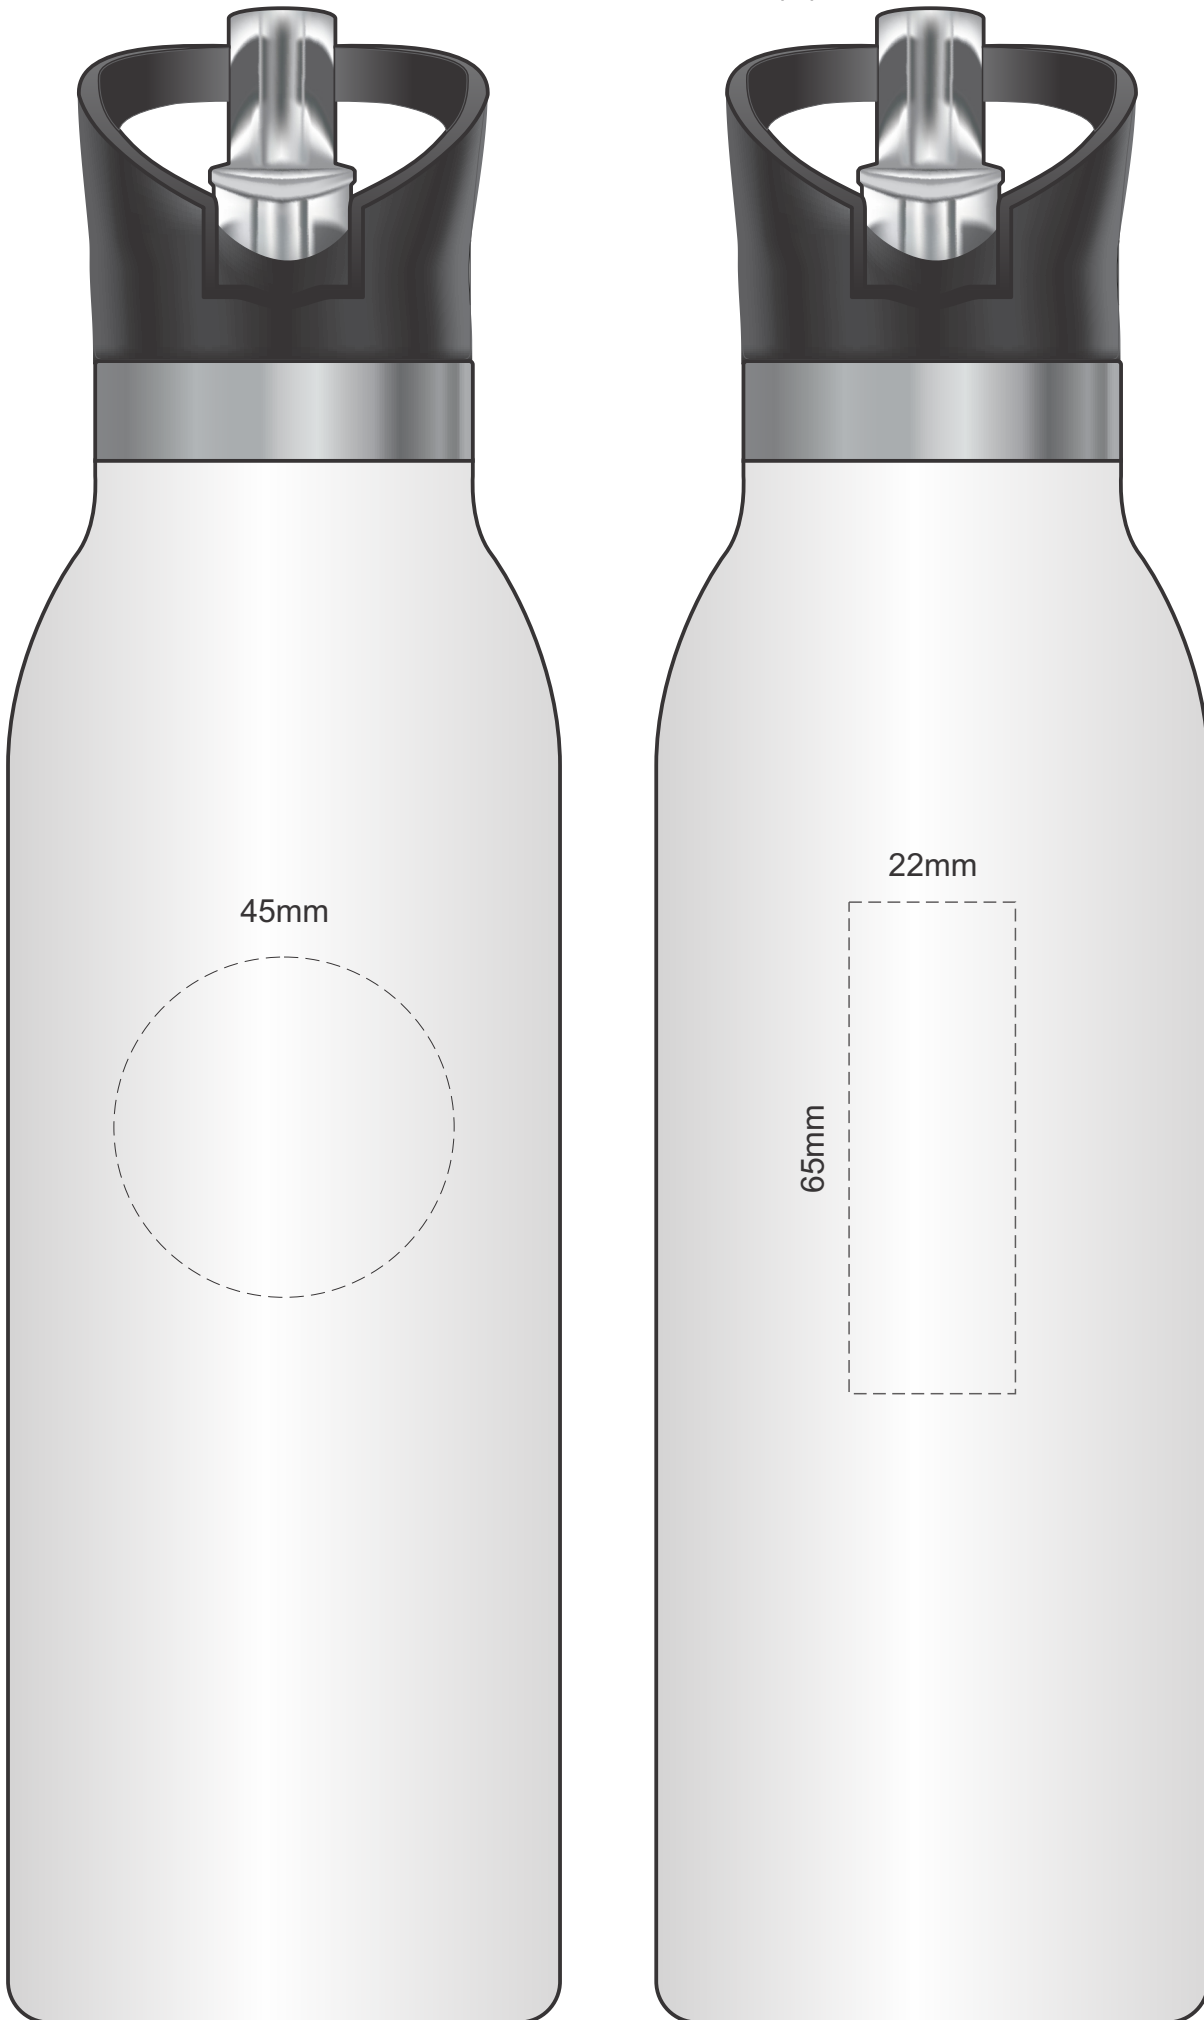

Actual Size: 100% when viewed on A4 paper

Pad Print

Actual Size: 100% when viewed on A4 paper

180mm

120mm

Screen Print

Actual Size: 100% when viewed on A4 paper

Laser Engraving