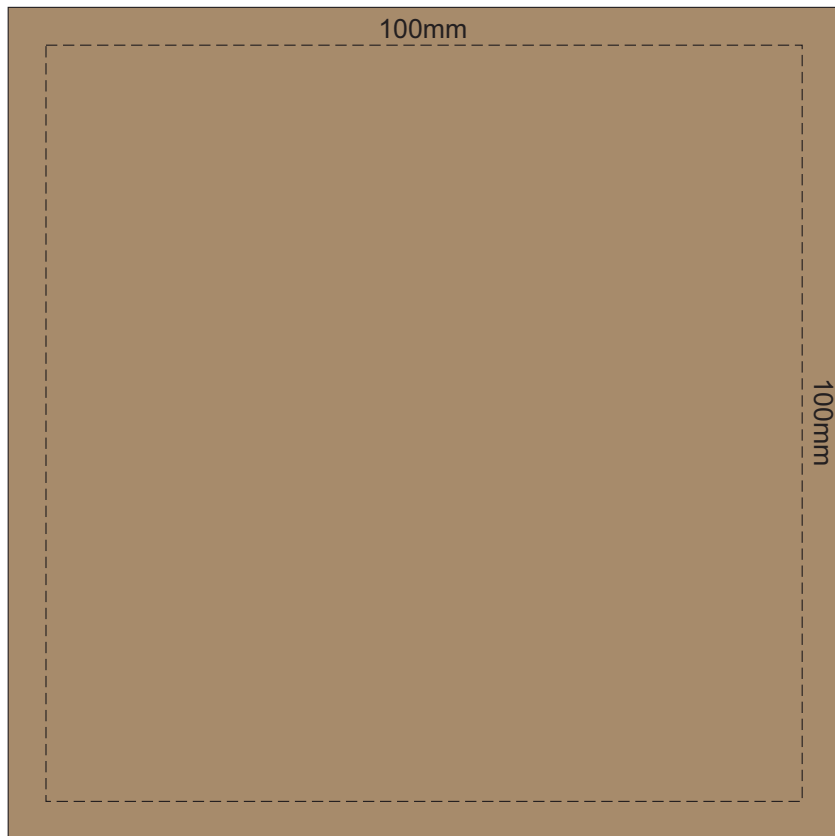

100% of Actual Size
Digital Print

GIFT BOX
FRONT

Artwork will be printed directly onto the product via CMYK printing (no white), colours will not be vibrant due to white ink not being available for this process.