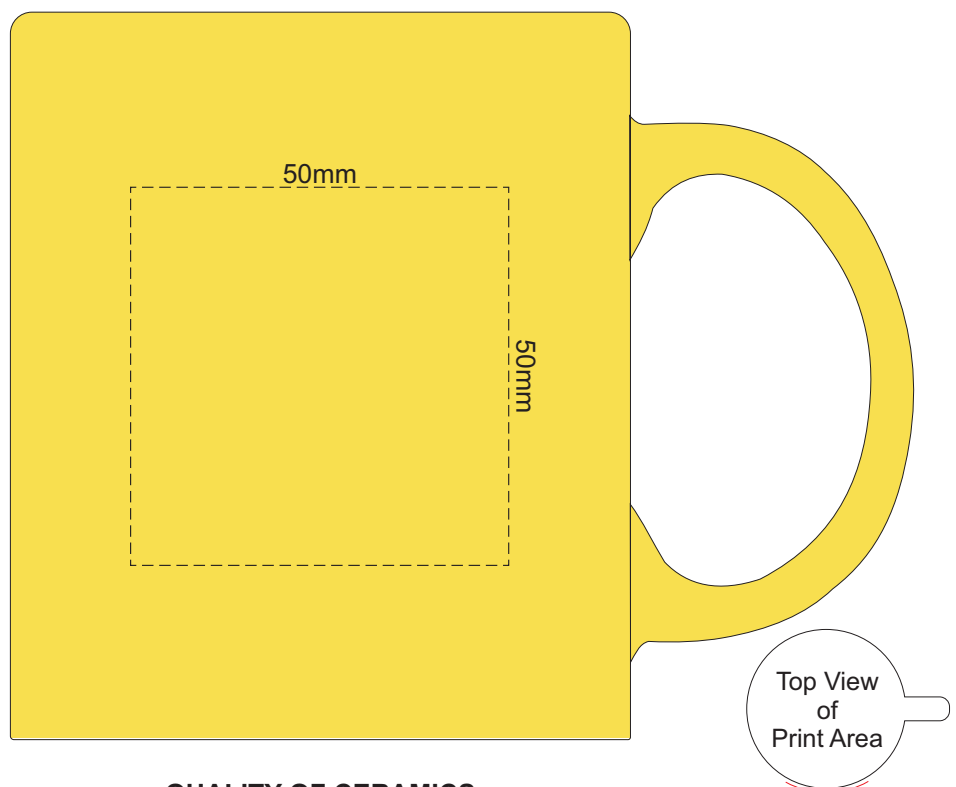

100% of Actual Size  
Pad Print

100% of Actual Size  
Screen Print (one colour)

170mm

70mm

**ONE COLOUR ONLY**

**QUALITY OF CERAMICS**

Due to the inherent properties of ceramic ware produced by foreign manufacturers, there may be small imperfections or irregularities which should not be perceived as defective. Variations in materials firing temperatures and colour pigment may result in variations in glaze and imprint colours. These variations are considered acceptable.