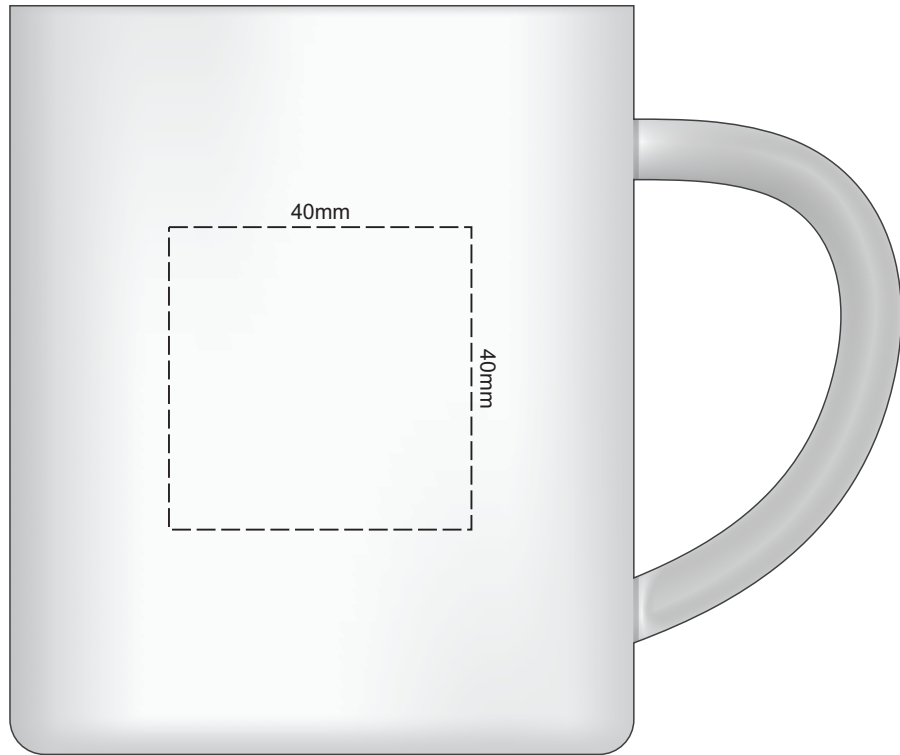

100% of Actual Size
Pad Print

100% of Actual Size
Laser Engraving

-  Silver Engraves to a Natural Etch
-  Colours Engrave to a Shiny Steel Finish