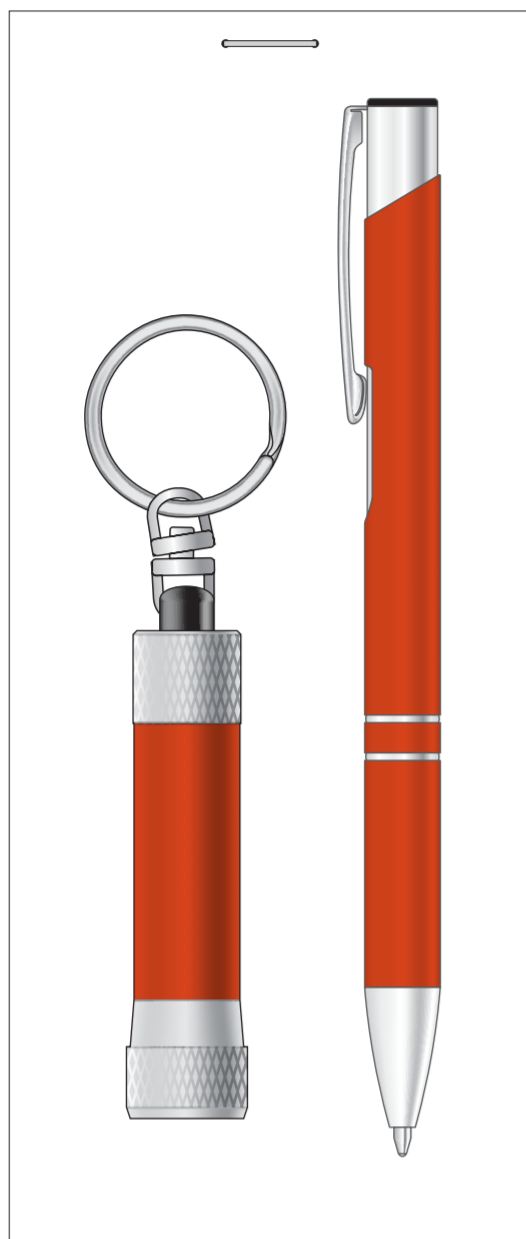

Actual Size: 100% when viewed on A4 paper

FRONT

BACK

Blue Dotted Line = The SIGNIFICANT PRINT AREA
(Keep all critical images & text within this box)

Pink Line = Maximum print area
Dotted Pink Line = Bleed off to here

Actual Size: 100% when viewed on A4 paper

Engraves to Oxidised White

Actual Size: 100% when viewed on A4 paper

Engraves to Oxidised White