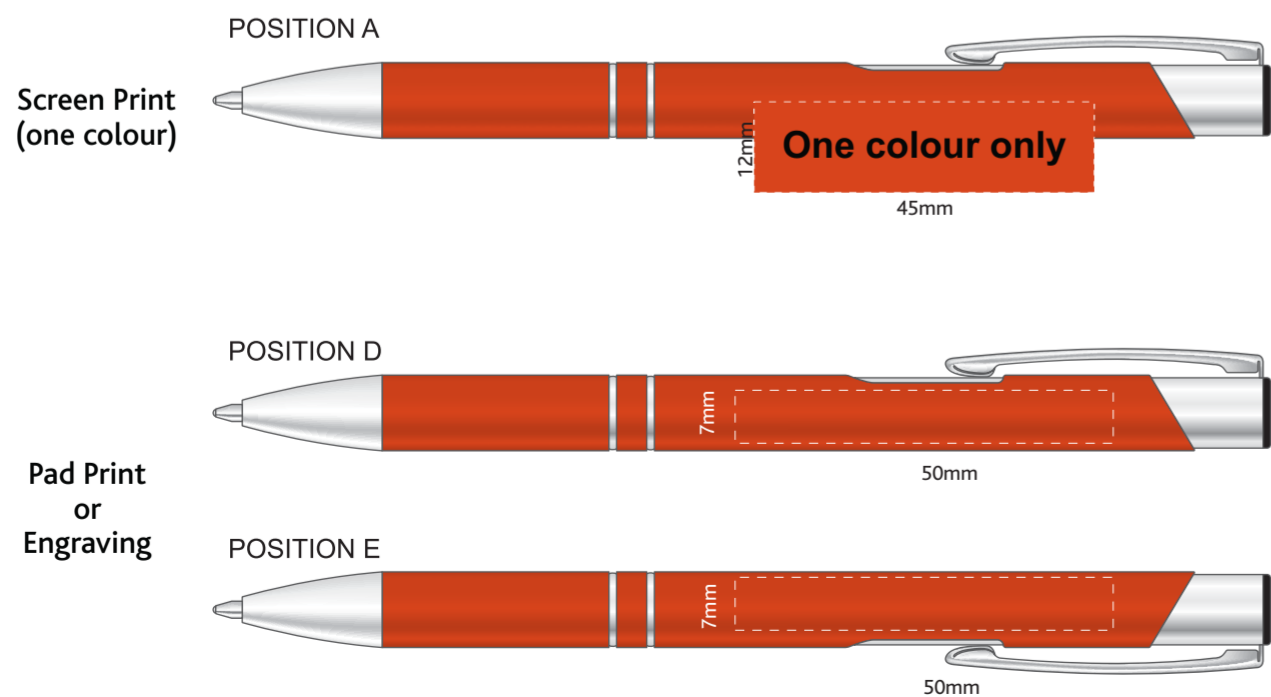

Actual Size: 100% when viewed on A4 paper

FRONT

BACK

Blue Dotted Line = The SIGNIFICANT PRINT AREA
(Keep all critical images & text within this box)

Pink Line = Maximum print area
Dotted Pink Line = Bleed off to here

Actual Size: 100% when viewed on A4 paper

Engraves to Oxidised White

Actual Size: 100% when viewed on A4 paper

Engraves to Oxidised White