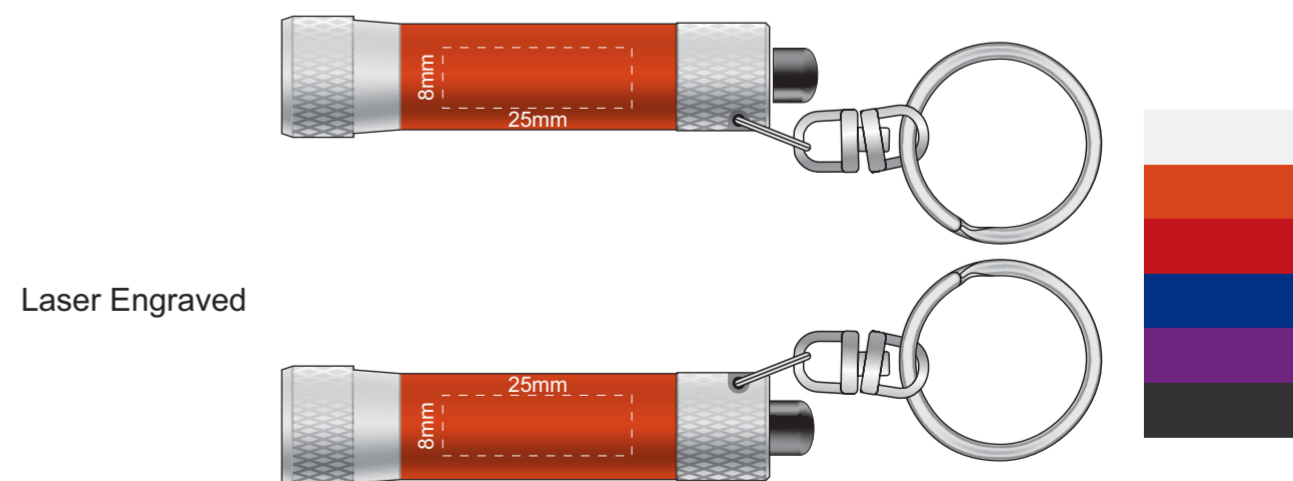

Actual Size: 100% when viewed on A4 paper

FRONT

BACK

Blue Dotted Line = The SIGNIFICANT PRINT AREA
(Keep all critical images & text within this box)

Pink Line = Maximum print area
Dotted Pink Line = Bleed off to here

Actual Size: 100% when viewed on A4 paper

Engraves to Oxidised White

Actual Size: 100% when viewed on A4 paper

Engraves to Oxidised White