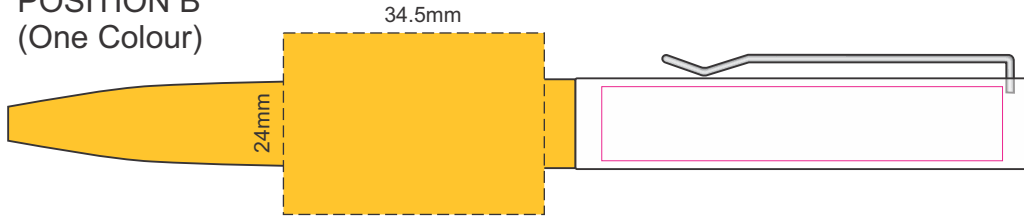

Actual Size: 100% when viewed on A4 paper

POSITION B
(One Colour)

FRONT PANEL

53 x 9.8mm

BACK PANEL

53 x 7.6mm

FLOATER

14 x 8.7mm

FLOATER

22.5 x 8.7mm

Blue Line = The SIGNIFICANT PRINT AREA
(Keep all critical images & text within this box)
Pink Line = Maximum Print Area