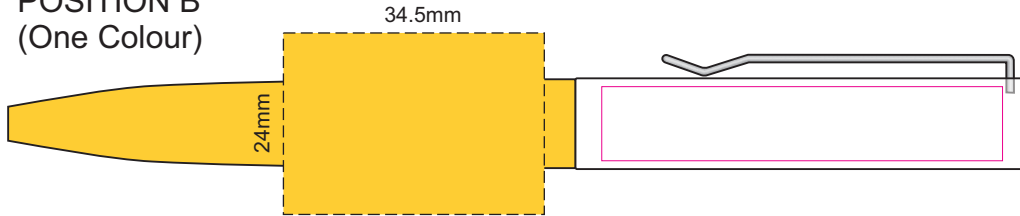

Actual Size: 100% when viewed on A4 paper

POSITION B  
(One Colour)

FRONT PANEL

53 x 9.8mm

BACK PANEL

53 x 7.6mm

FLOATER

14 x 8.7mm

FLOATER

22.5 x 8.7mm