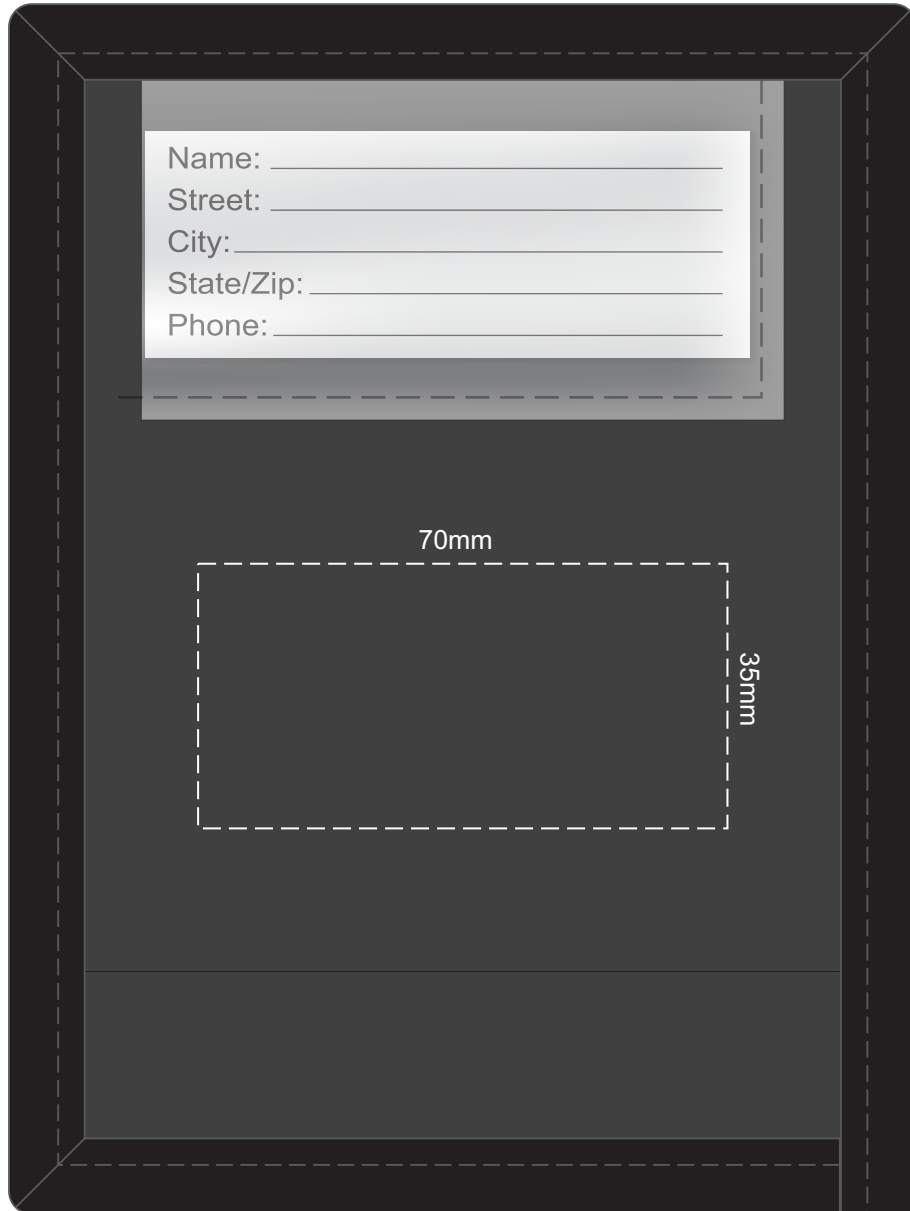

100% of Actual Size  
Screen Print (one colour)

100% of Actual Size  
Colourflex Transfer