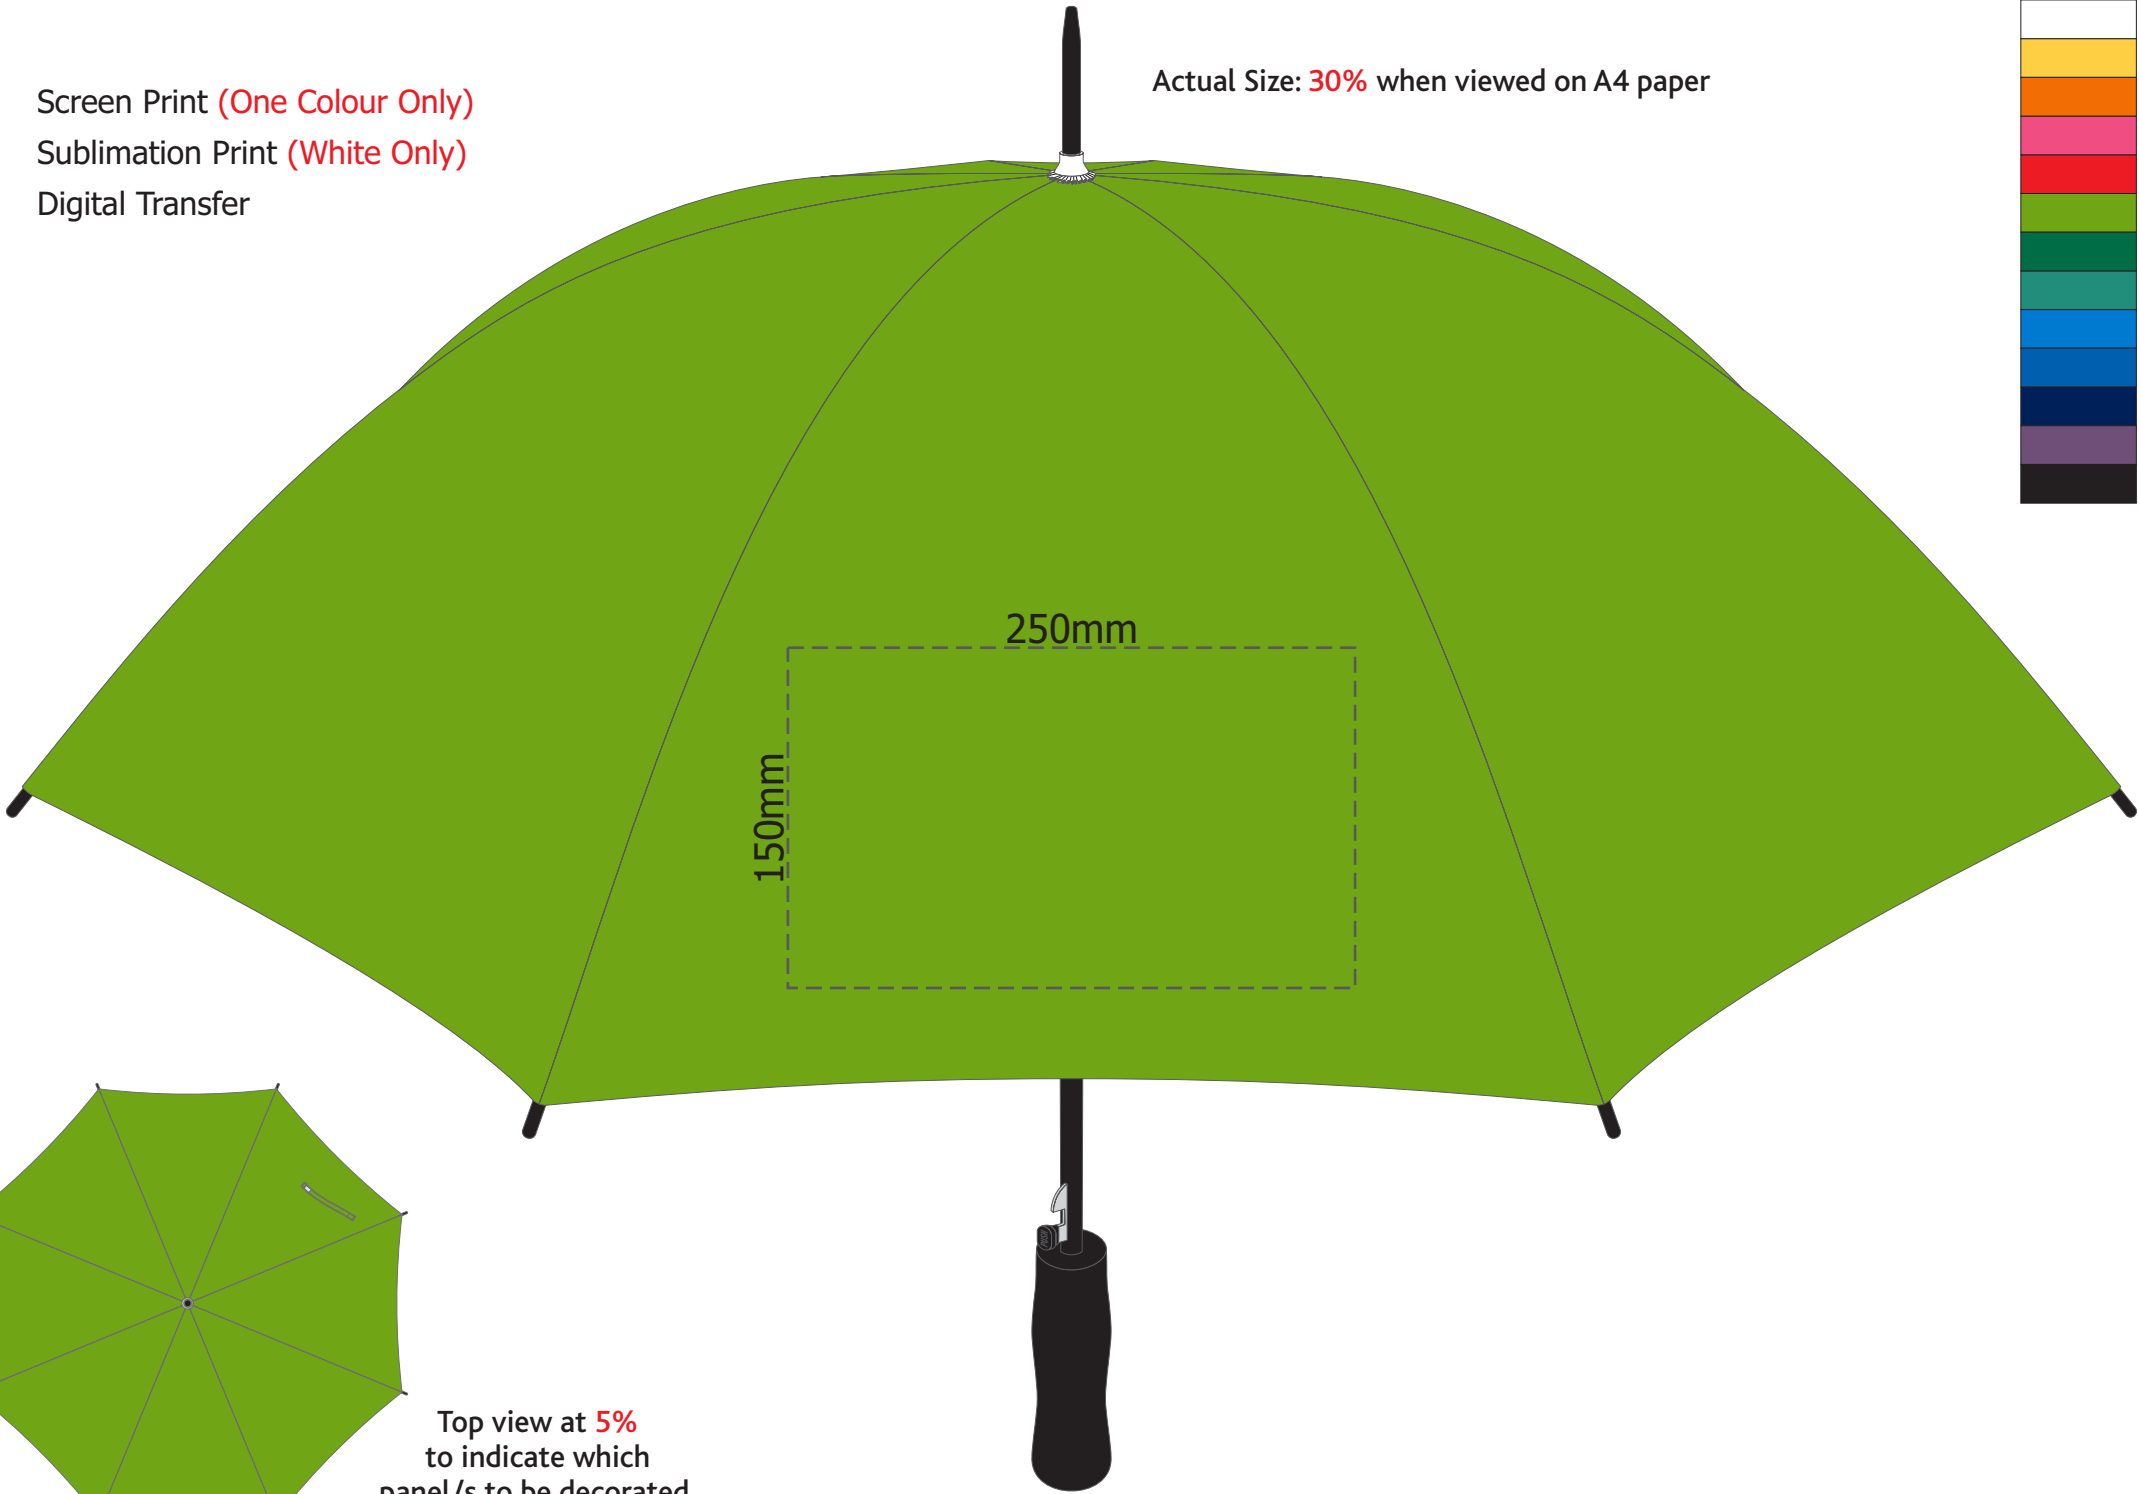

Screen Print (One Colour Only)
Sublimation Print (White Only)
Digital Transfer

Actual Size: 30% when viewed on A4 paper

Top view at 5%
to indicate which
panel/s to be decorated.