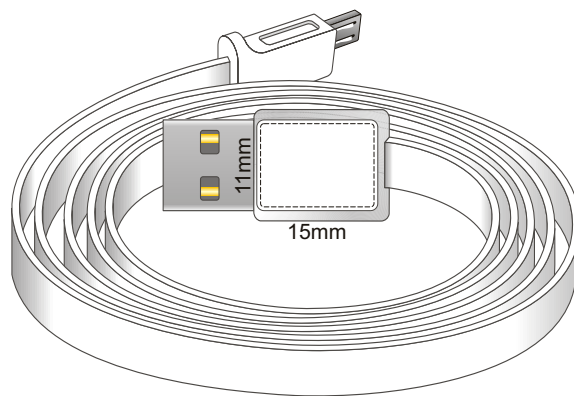

Actual Size: 100% when viewed on A4 paper

Blue Line = The SIGNIFICANT PRINT AREA
(Keep all critical images & text within this box)
Black Line = Maximum print area
Pink Line = Bleed off to here