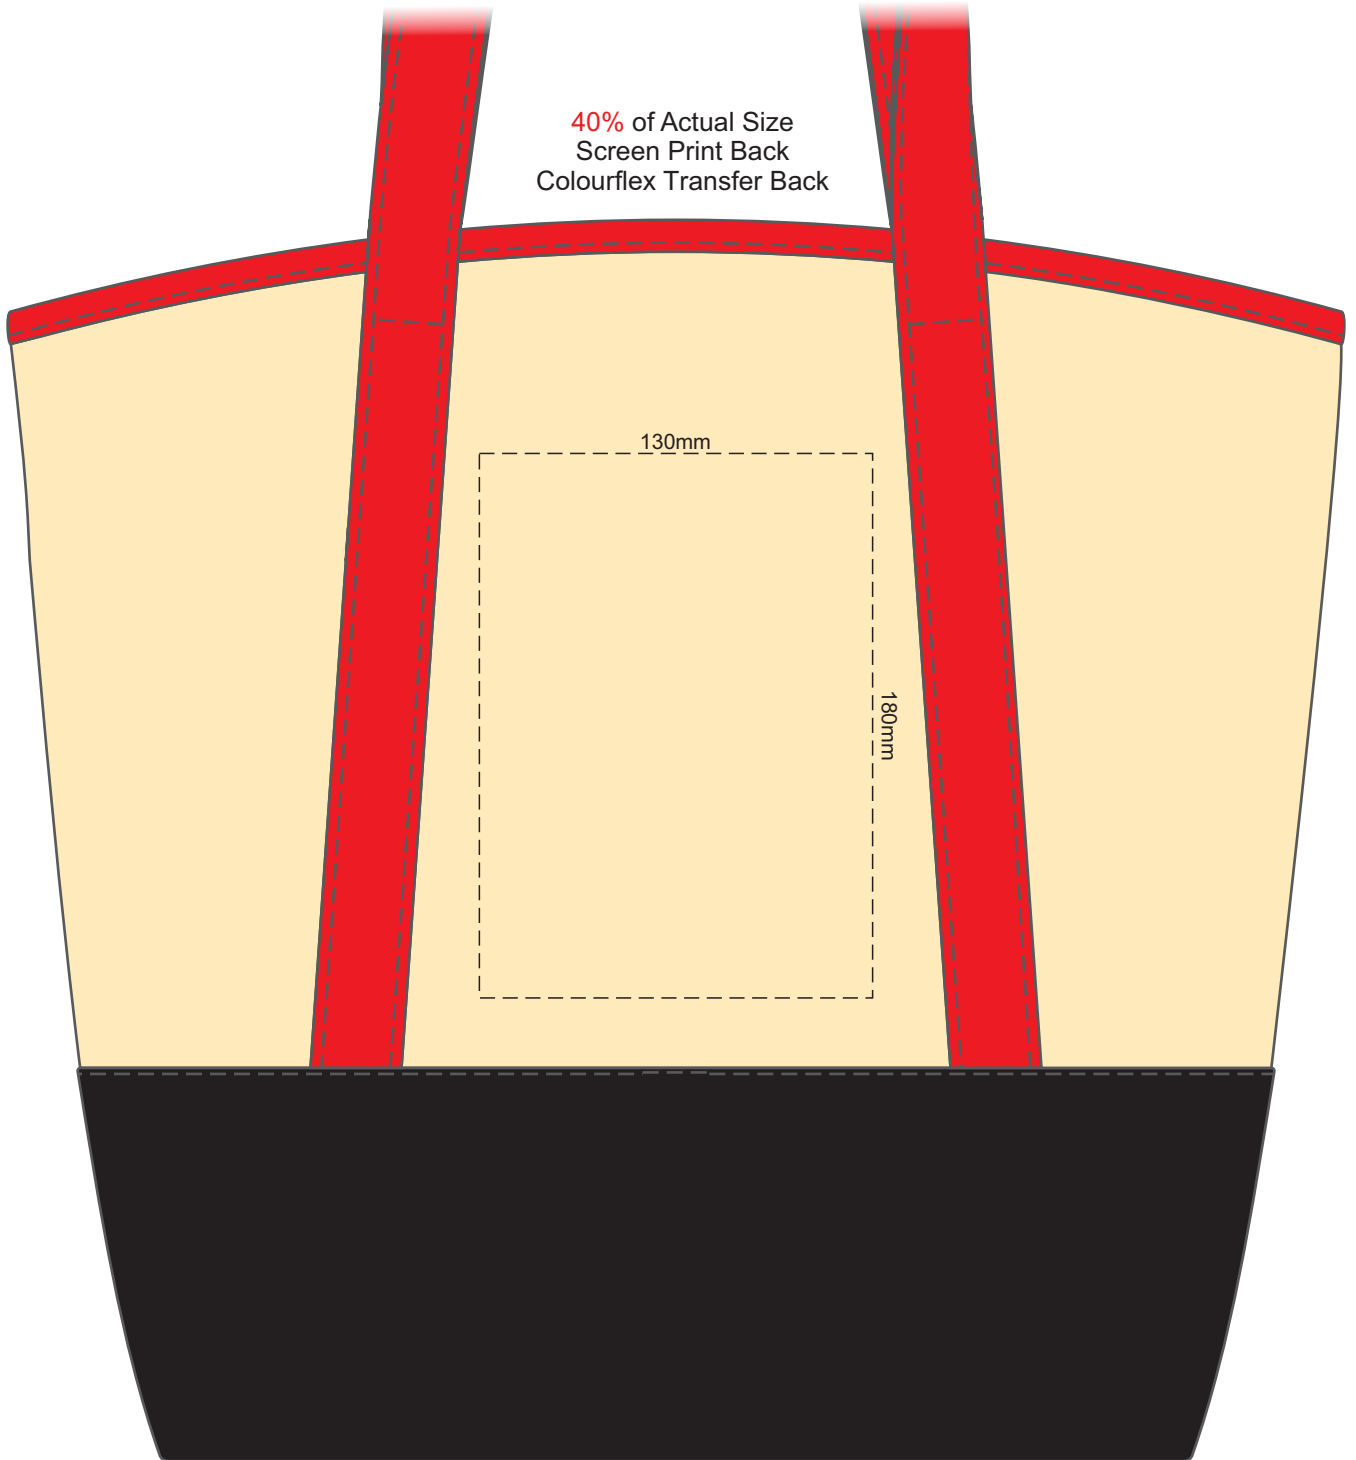

40% of Actual Size
Screen Print Front
Colourflex Transfer Front

40% of Actual Size
Screen Print Back
Colourflex Transfer Back

40% of Actual Size
Embroidery Front