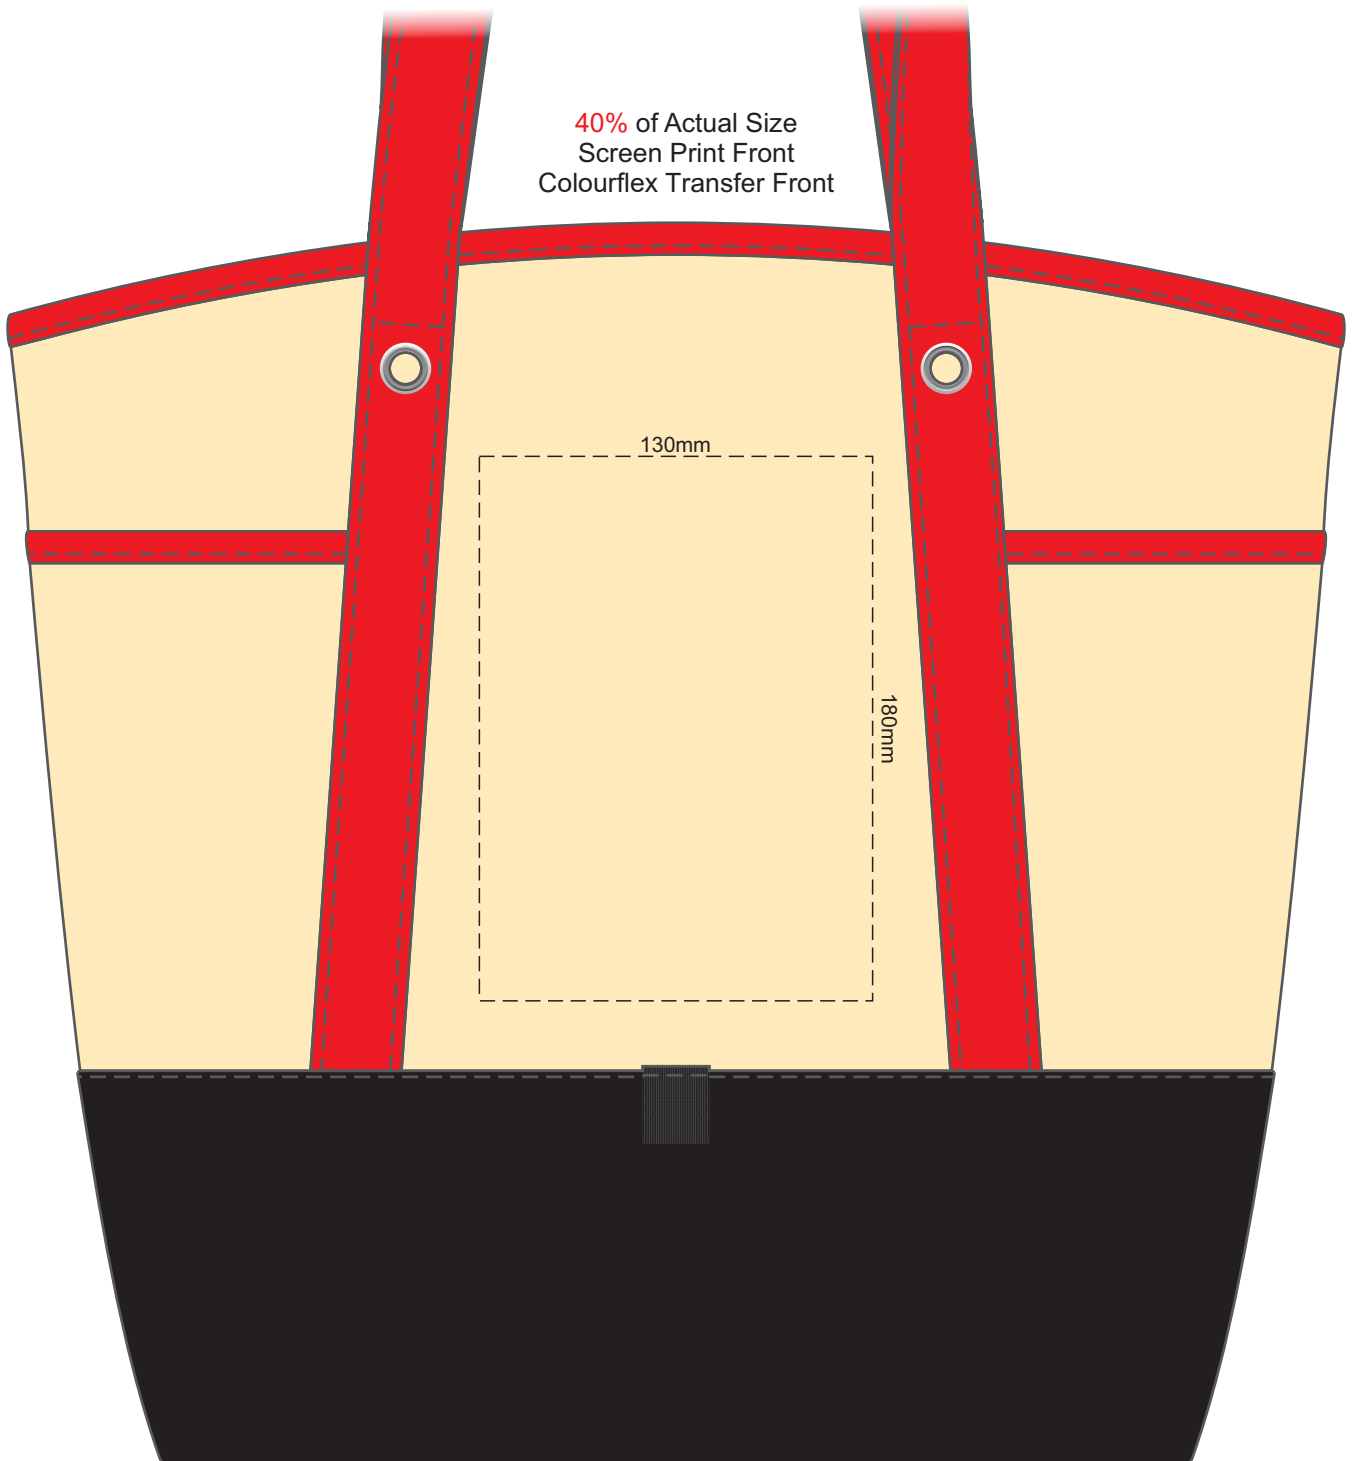

40% of Actual Size
Screen Print Front
Colourflex Transfer Front

40% of Actual Size
Screen Print Back
Colourflex Transfer Back

40% of Actual Size
Embroidery Front