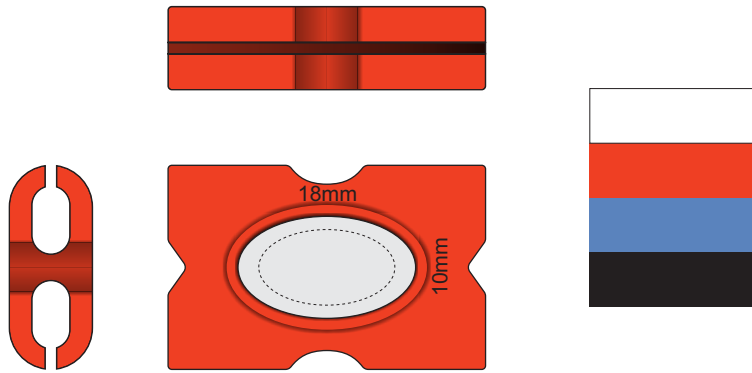

Actual Size: 100% when viewed on A4 paper

Pad Print

Full Colour