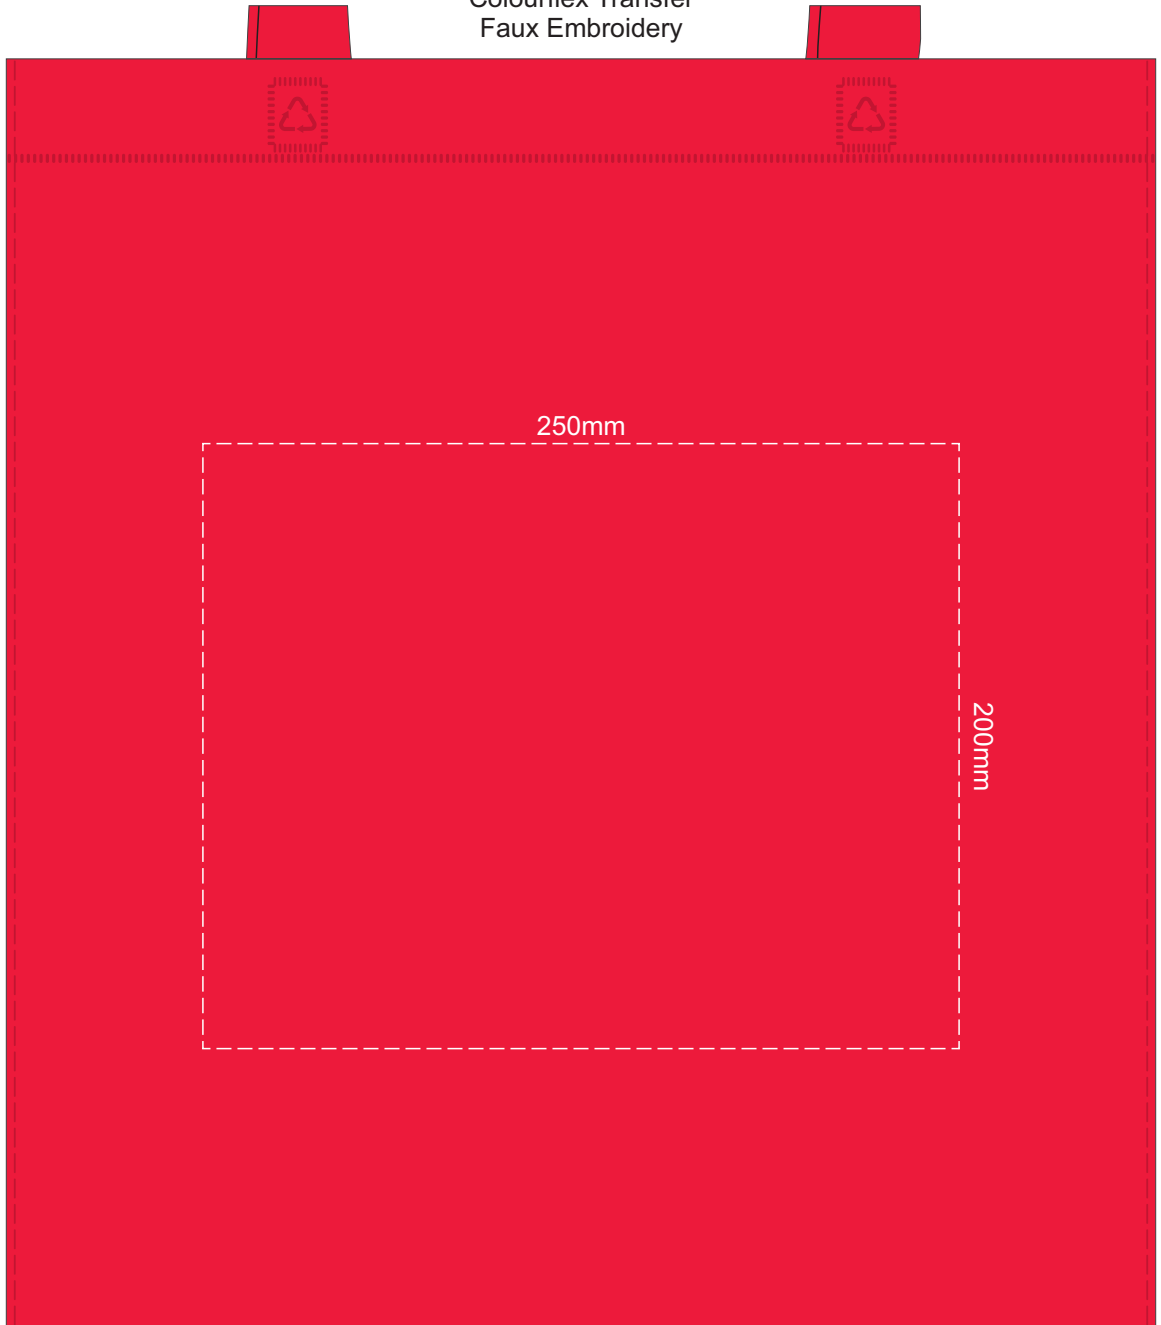

Grey
Natural
White
Yellow
Orange
Pink
Red
Bright Green
Kelly Green
Dark Green
Teal
Light Blue
Process Blue
Royal Blue
Navy
Purple
Black

40% of Actual Size
Screen Print

250mm

250mm

Grey
Natural
White
Yellow
Orange
Pink
Red
Bright Green
Kelly Green
Dark Green
Teal
Light Blue
Process Blue
Royal Blue
Navy
Purple
Black

40% of Actual Size
 Colourflex Transfer
 Faux Embroidery

Please note the orientation the print area may be rotated to best suit the requirements.