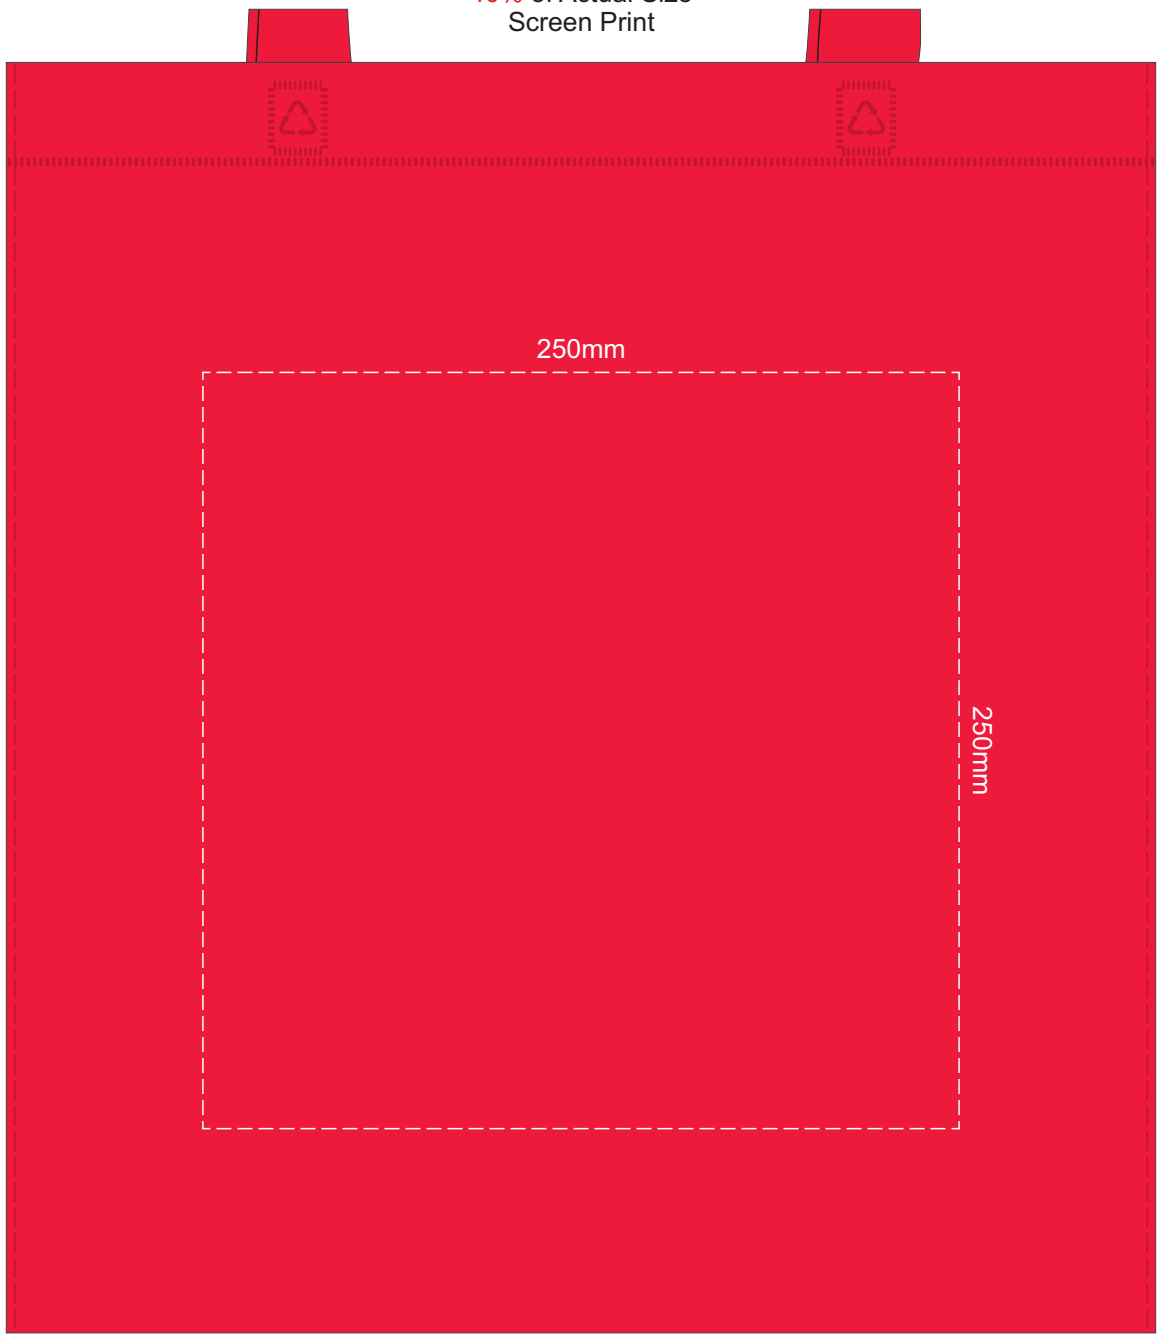

Grey
Natural
White
Yellow
Orange
Pink
Red
Bright Green
Kelly Green
Dark Green
Teal
Light Blue
Process Blue
Royal Blue
Navy
Purple
Black

40% of Actual Size
Screen Print

250mm

250mm

Grey
Natural
White
Yellow
Orange
Pink
Red
Bright Green
Kelly Green
Dark Green
Teal
Light Blue
Process Blue
Royal Blue
Navy
Purple
Black

40% of Actual Size
 Colourflex Transfer
 Faux Embroidery

Please note the orientation the print area may be rotated to best suit the requirements.