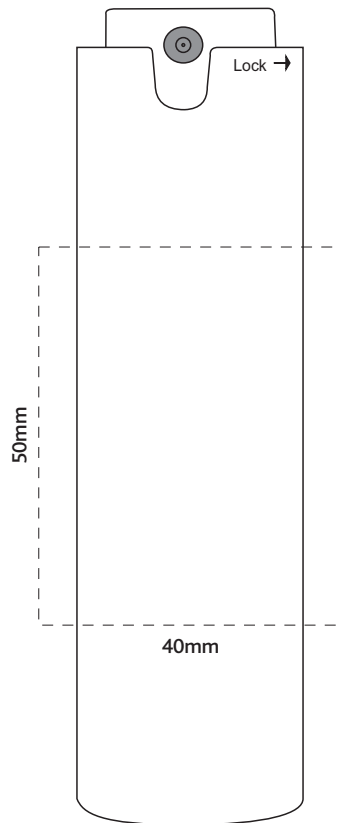

Actual Size: 100% when viewed on A4 paper

Pad Printed

Screen Print
(one colour)

Direct Digital