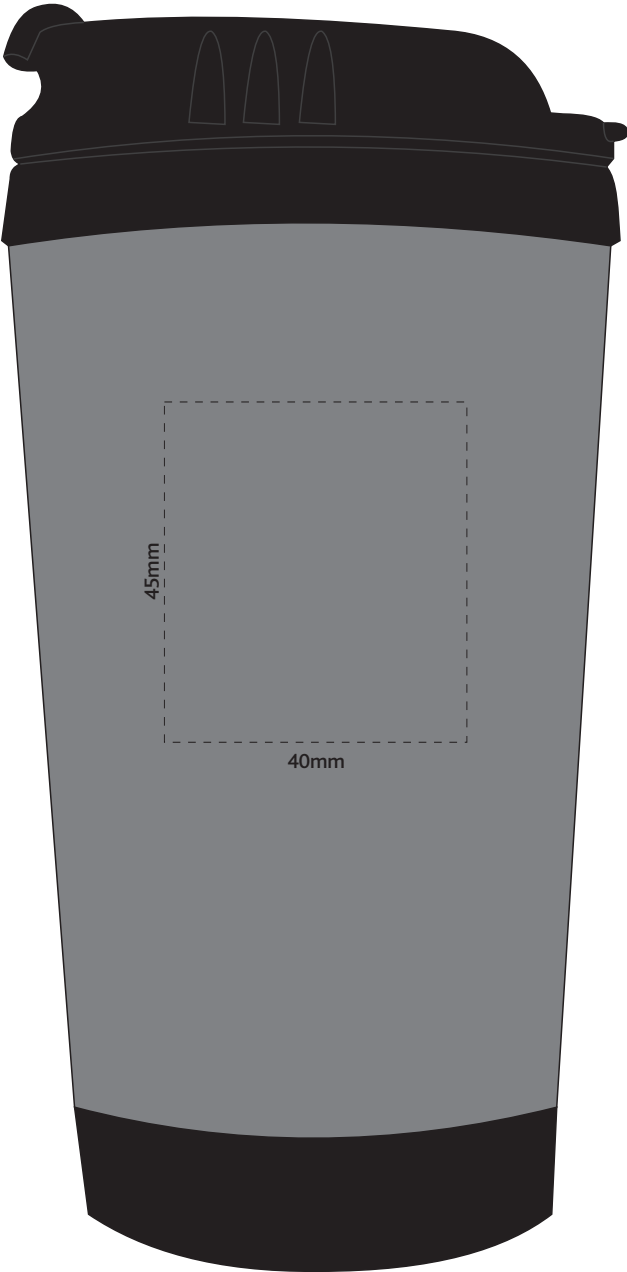

Actual Size: 100% when viewed on A4 paper

Pad Print

Engraving

Engraves to a Natural Etch