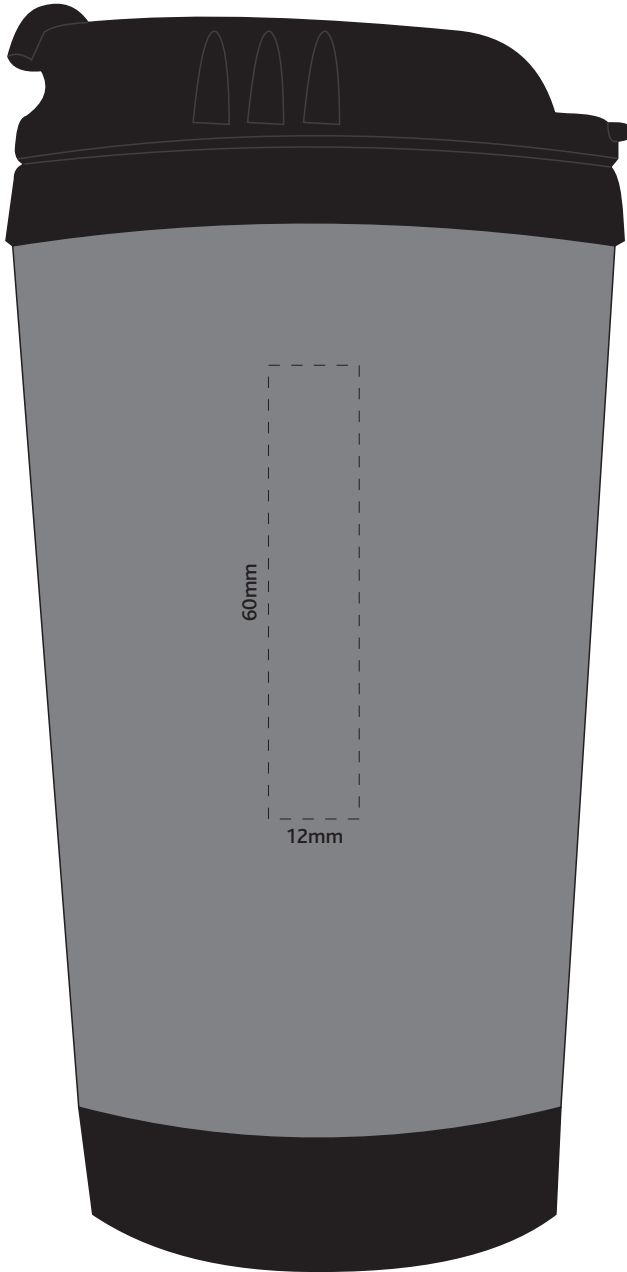

Actual Size: 100% when viewed on A4 paper

Pad Print

Engraving

Engraves to a Natural Etch