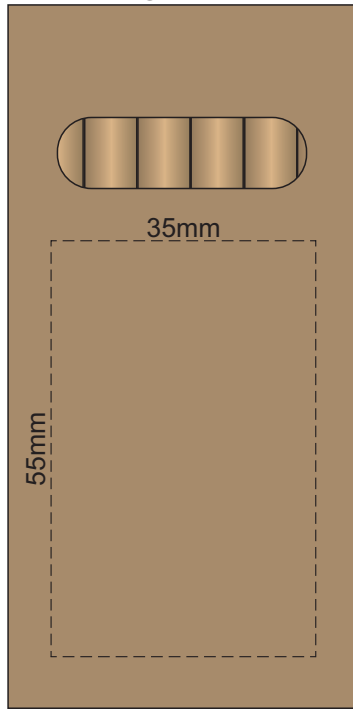

100% of Actual Size
Pad Print (one colour)

SIDE 1

SIDE 2

100% of Actual Size
Direct Digital

100% of Actual Size
Digital Packaging Print

Artwork will be printed directly onto the product via CMYK printing (no white), colours will not be vibrant due to white ink not being available for this process.