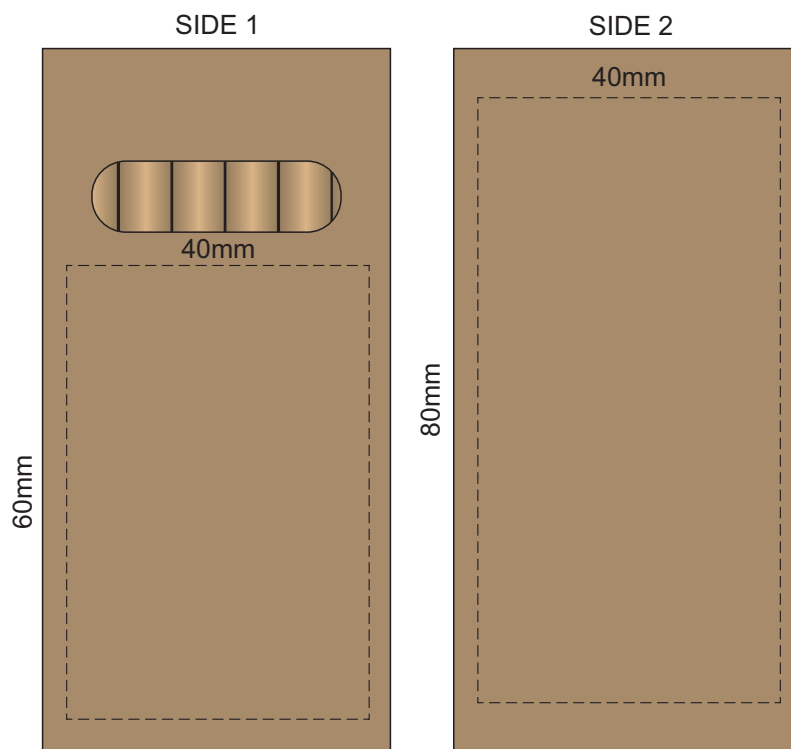

100% of Actual Size
Pad Print (one colour)

SIDE 1

SIDE 2

100% of Actual Size
Direct Digital

100% of Actual Size
Digital Packaging Print

Artwork will be printed directly onto the product via CMYK printing (no white), colours will not be vibrant due to white ink not being available for this process.