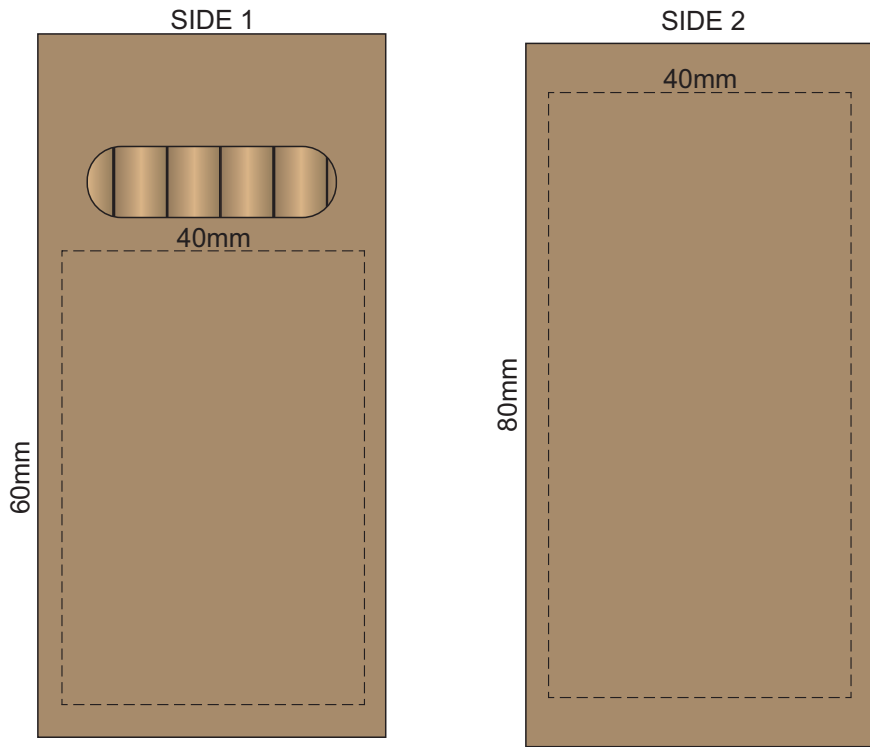

100% of Actual Size
Pad Print (one colour)

SIDE 1

SIDE 2

100% of Actual Size
Direct Digital

100% of Actual Size
Digital Packaging Print

Artwork will be printed directly onto the product via CMYK printing (no white), colours will not be vibrant due to white ink not being available for this process.