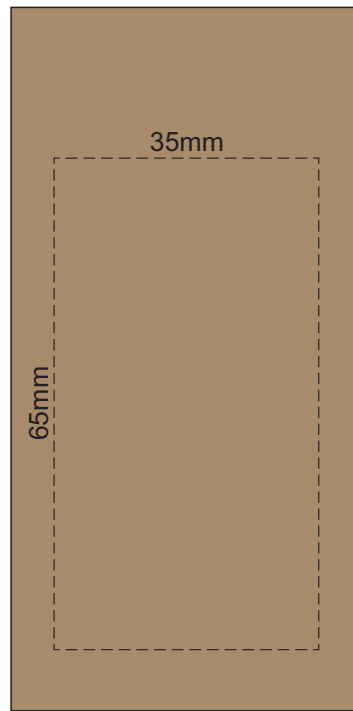

100% of Actual Size
Pad Print (one colour)

SIDE 1

SIDE 2

100% of Actual Size
Direct Digital

100% of Actual Size
Digital Packaging Print

Artwork will be printed directly onto the product via CMYK printing (no white), colours will not be vibrant due to white ink not being available for this process.