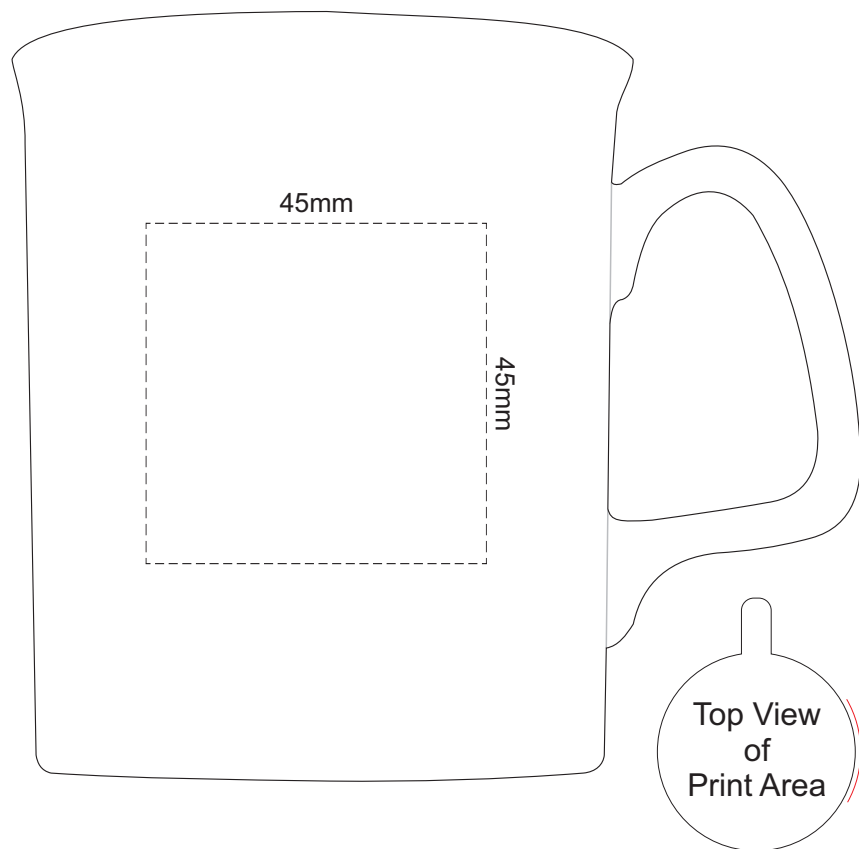

100% of Actual Size
Pad Print

QUALITY OF CERAMICS

Due to the inherent properties of ceramic ware produced by foreign manufacturers, there may be small imperfections or irregularities which should not be perceived as defective. Variations in materials, firing temperatures and colour pigments may result in variations in glaze and imprint colours. These variations must be considered acceptable.

100% of Actual Size
Digital Print

GIFT BOX
FRONT

Artwork will be printed directly onto the product via CMYK printing (no white), colours will not be vibrant due to white ink not being available for this process.