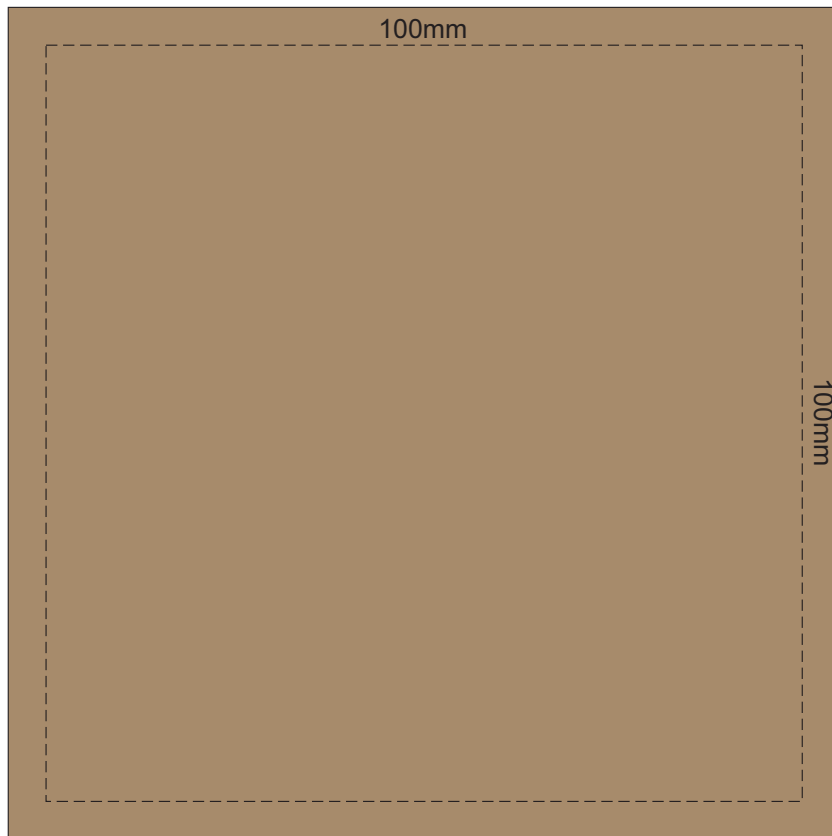

100% of Actual Size
Pad Print

QUALITY OF CERAMICS

Due to the inherent properties of ceramic ware produced by foreign manufacturers, there may be small imperfections or irregularities which should not be perceived as defective. Variations in materials, firing temperatures and colour pigments may result in variations in glaze and imprint colours. These variations must be considered acceptable.

100% of Actual Size
Digital Print

GIFT BOX
FRONT

Artwork will be printed directly onto the product via CMYK printing (no white), colours will not be vibrant due to white ink not being available for this process.