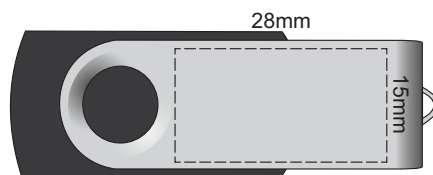

100% of Actual Size

Pad Print  
Laser Engraving (Silver Only)  
Direct Digital

 Silver engraves to a natural etch

100% of Actual Size  
Pad Print (one colour)