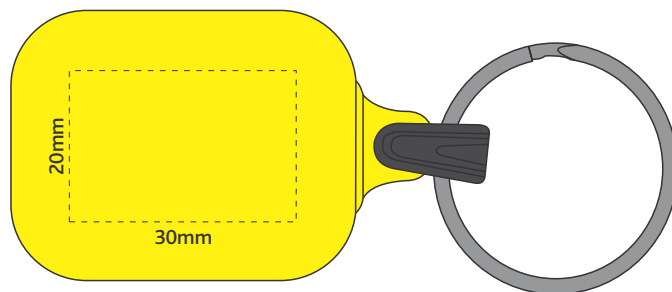

Actual Size: 100% when viewed on A4 paper

Resin Dome

SIDE 1

Pad Print

SIDE 2