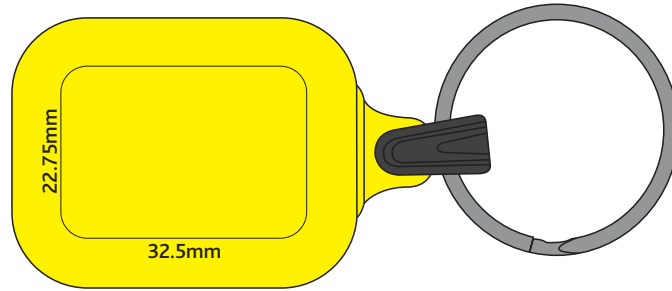

Actual Size: 100% when viewed on A4 paper

Resin Dome

Blue Dotted Line = The SIGNIFICANT PRINT AREA  
(Keep all critical images & text within this box)

Pink Line = Maximum print area  
Dotted Pink Line = Bleed off to here

Pad Print