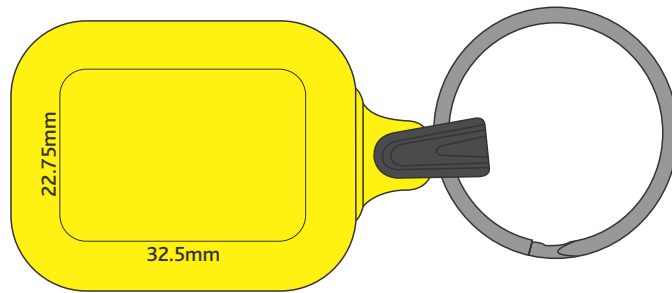

Actual Size: 100% when viewed on A4 paper

Resin Dome

SIDE 1

Pad Print

SIDE 2