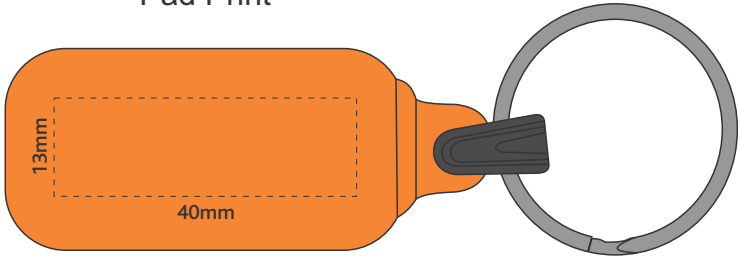

Actual Size: 100% when viewed on A4 paper

Pad Print

Resin Coated Finish