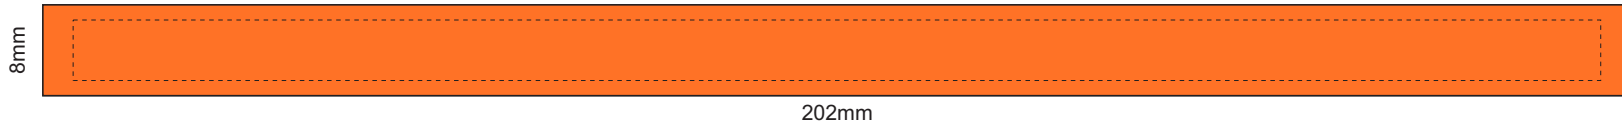

Actual Size: 100% when viewed on A4 paper

Screen Print

Digital Label

Polybag

Blue Dotted Line - The SIGNIFICANT PRINT AREA
(Keep all critical images & text within this box)

Black Line - Maximum Print Area

Pink Dotted Line - Bleed off up to here

Note: Metallic PMS colours are not available to print

****Labels are on white stock only****