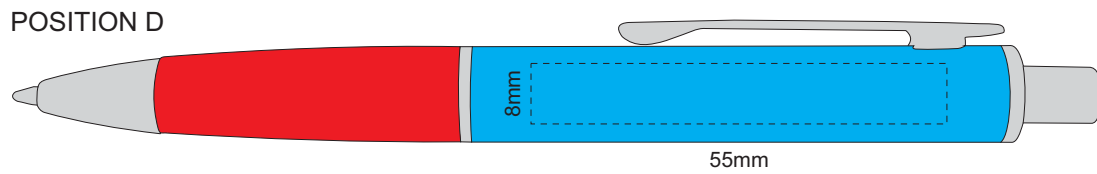

GRIP COLOURS	BARREL COLOURS
Red	Grey
Green	Yellow
	Orange
	Pink
	Red
	Green
	Blue
	Purple

100% of Actual Size
Screen Print

100% of Actual Size
Pad Print

100% of Actual Size
Laser Engraving

 Engraves to Oxidised White