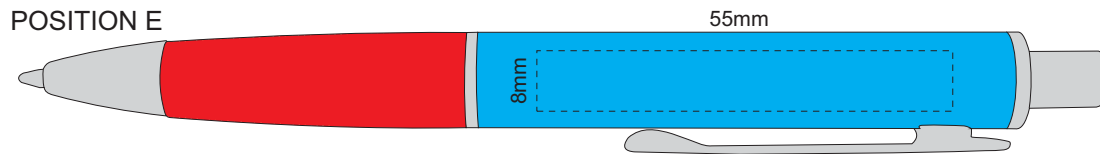

GRIP COLOURS	BARREL COLOURS
Red	Grey
Green	Yellow
	Orange
	Pink
	Red
	Green
	Blue
	Purple

100% of Actual Size
Screen Print

100% of Actual Size
Pad Print

100% of Actual Size
Laser Engraving

 Engraves to Oxidised White