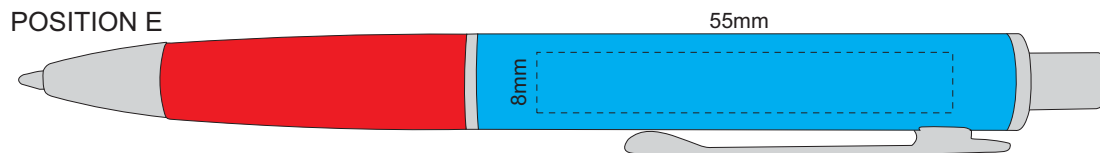

GRIP COLOURS	BARREL COLOURS
Red	Grey
Green	Yellow
	Orange
	Pink
	Red
	Green
	Blue
	Purple

100% of Actual Size
Screen Print

100% of Actual Size
Pad Print

100% of Actual Size
Laser Engraving

 Engraves to Oxidised White