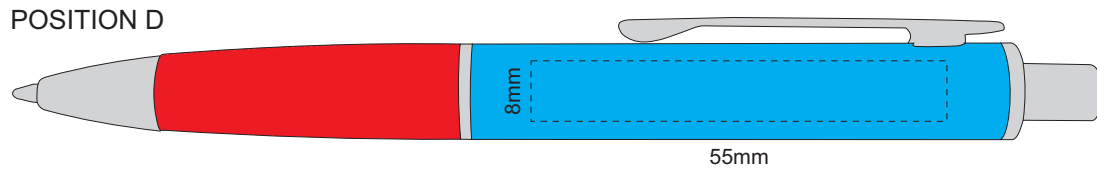

GRIP COLOURS	BARREL COLOURS
Red	Grey
Green	Yellow
	Orange
	Pink
	Red
	Green
	Blue
	Purple

100% of Actual Size
Screen Print

100% of Actual Size
Pad Print

100% of Actual Size
Laser Engraving

 Engraves to Oxidised White