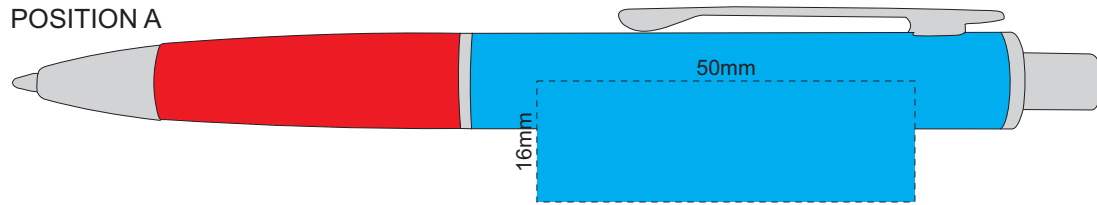

GRIP COLOURS	BARREL COLOURS
Red	Grey
Green	Yellow
	Orange
	Pink
	Red
	Green
	Blue
	Purple

100% of Actual Size
Screen Print

100% of Actual Size
Pad Print

100% of Actual Size
Laser Engraving

 Engraves to Oxidised White