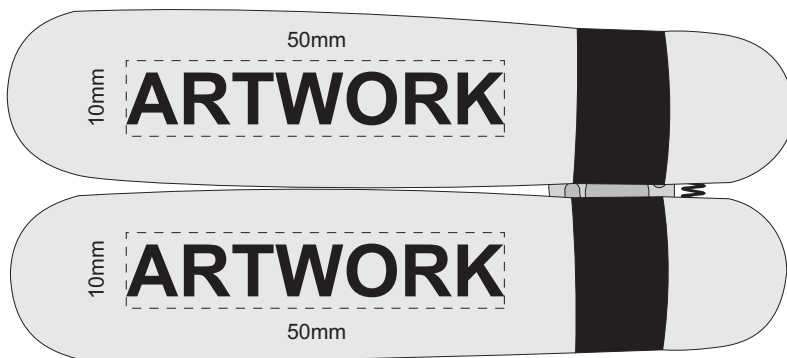

Actual Size: 100% when viewed on A4 paper

Engraves to

Pad Print  
or  
Engraved

**Note:**  
Branding when closed  
will be rotated when open.