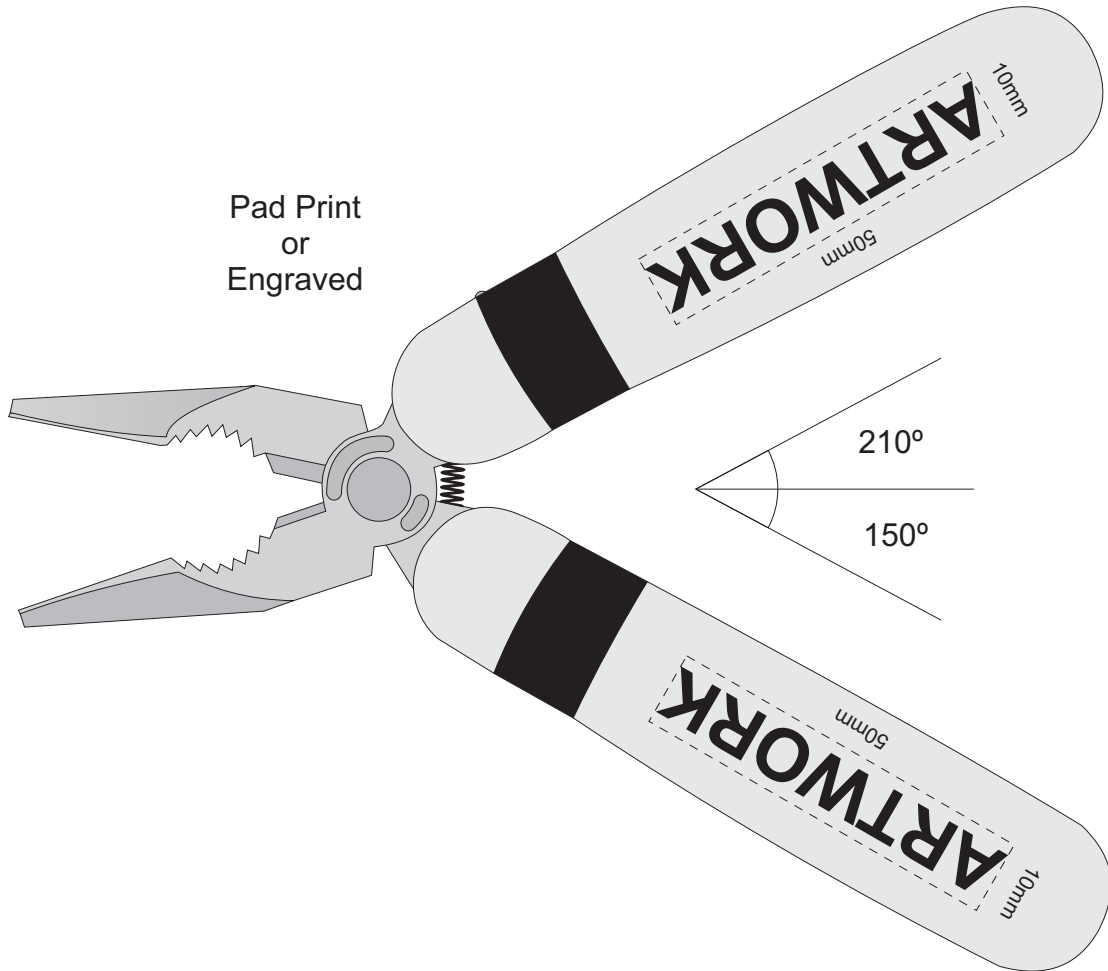

Actual Size: 100% when viewed on A4 paper

Engraves to

Pad Print  
or  
Engraved

**Note:**  
Branding when closed  
will be rotated when open.