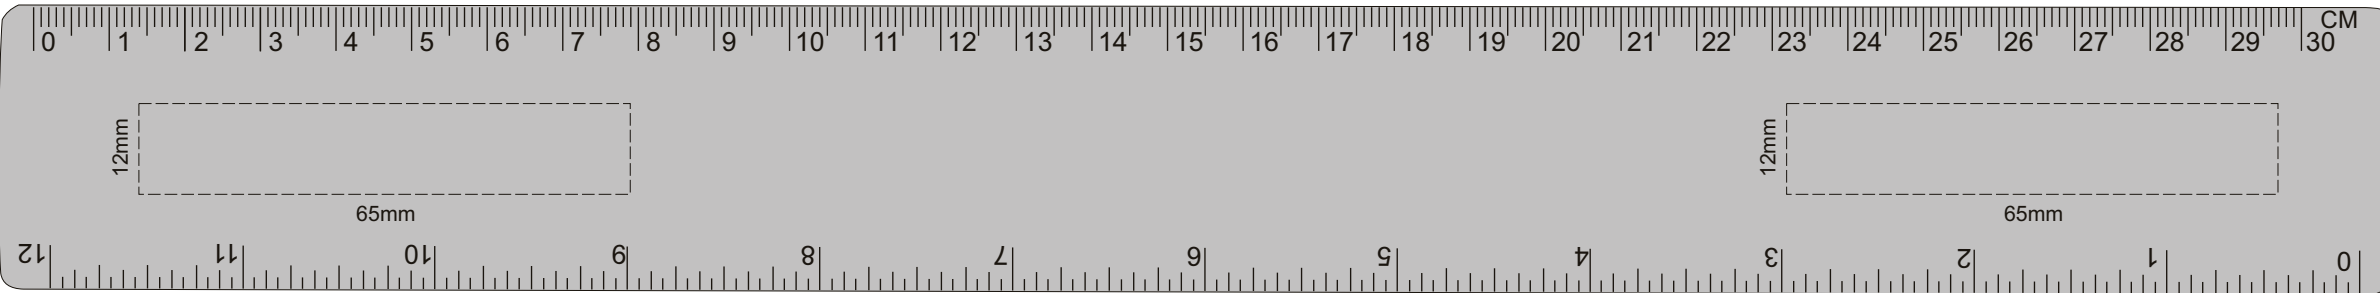

Actual Size: 100% when viewed on A4 paper

Pad Print

Engraved

 Engraves to Oxidised White